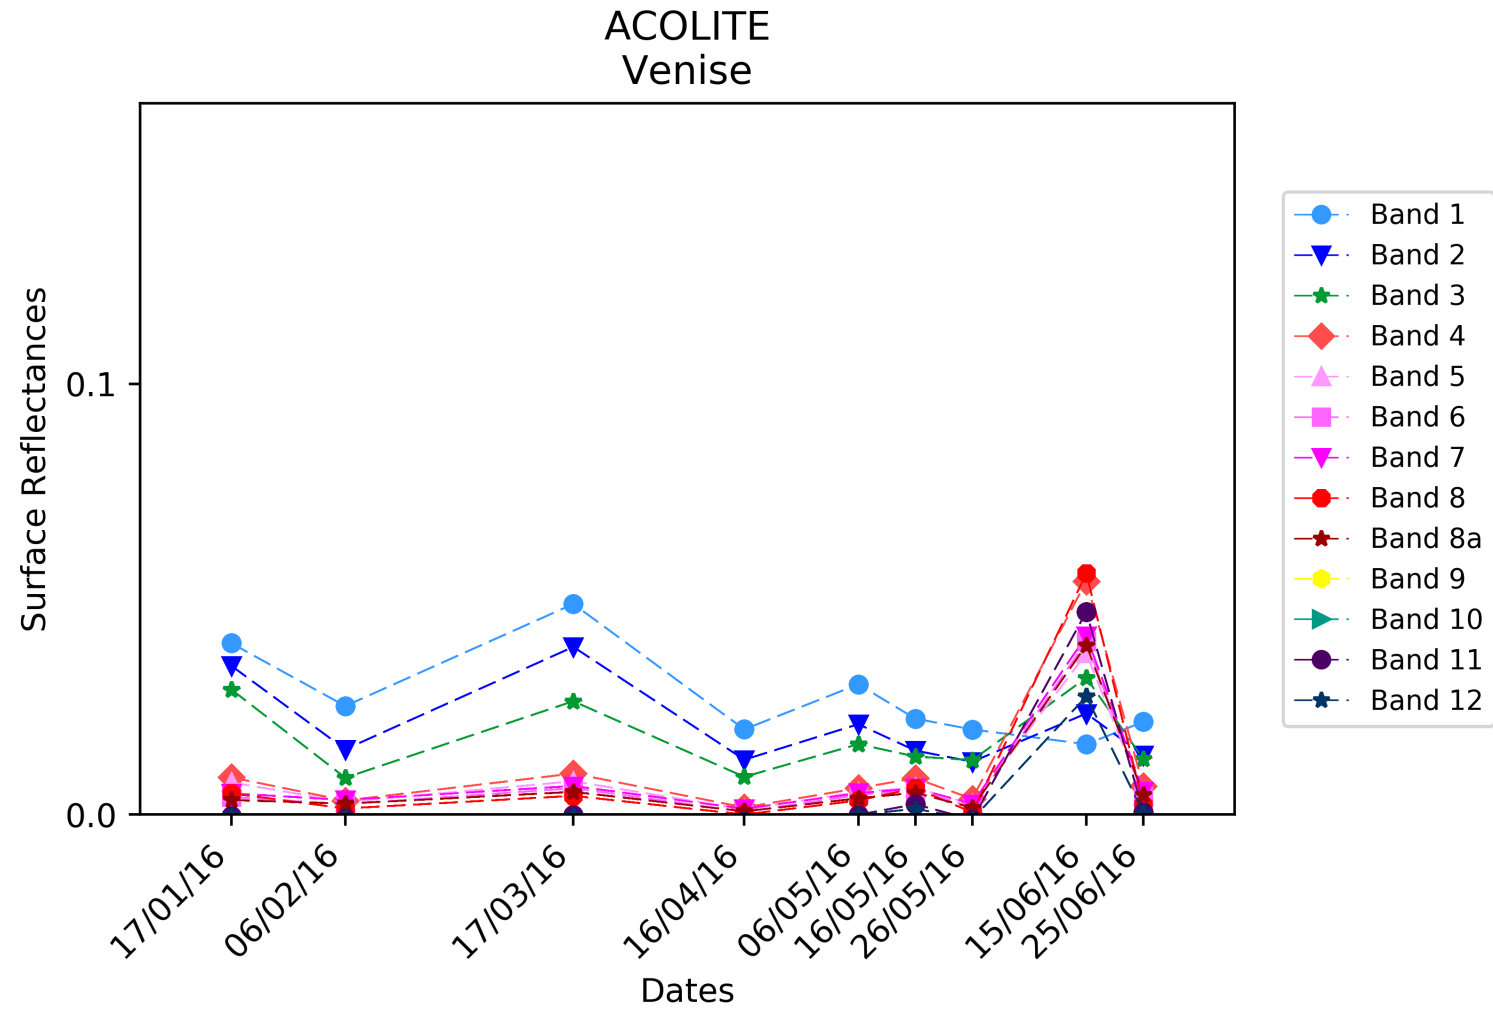

ACOLITE

Coastal: Venice