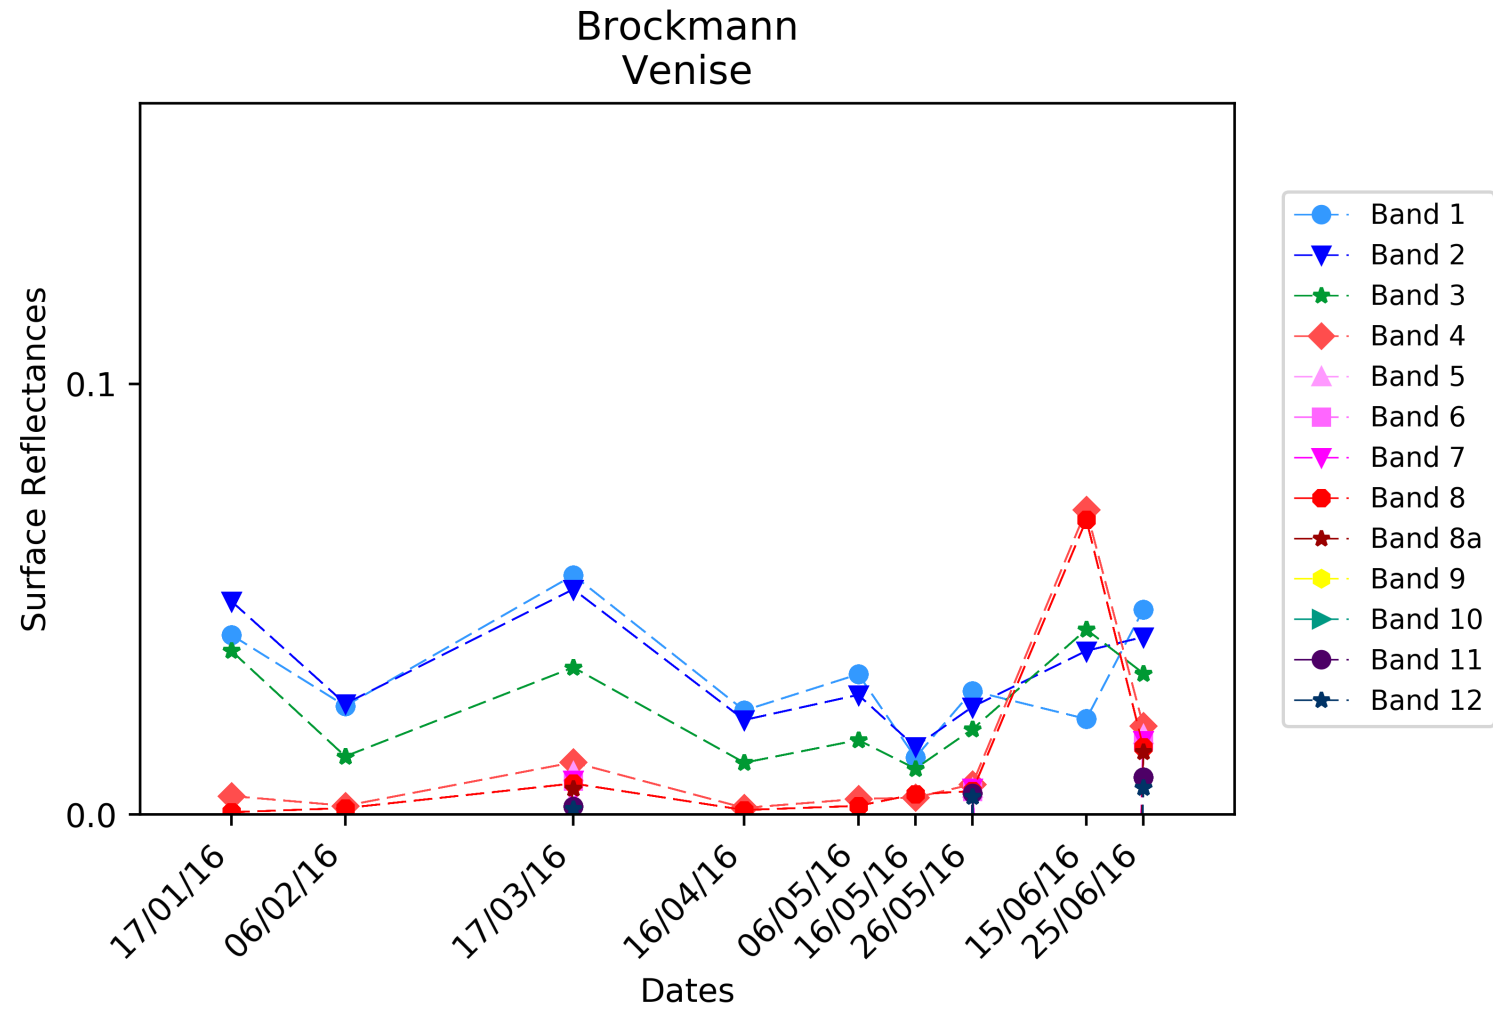

Brockmann

Coastal: Venice