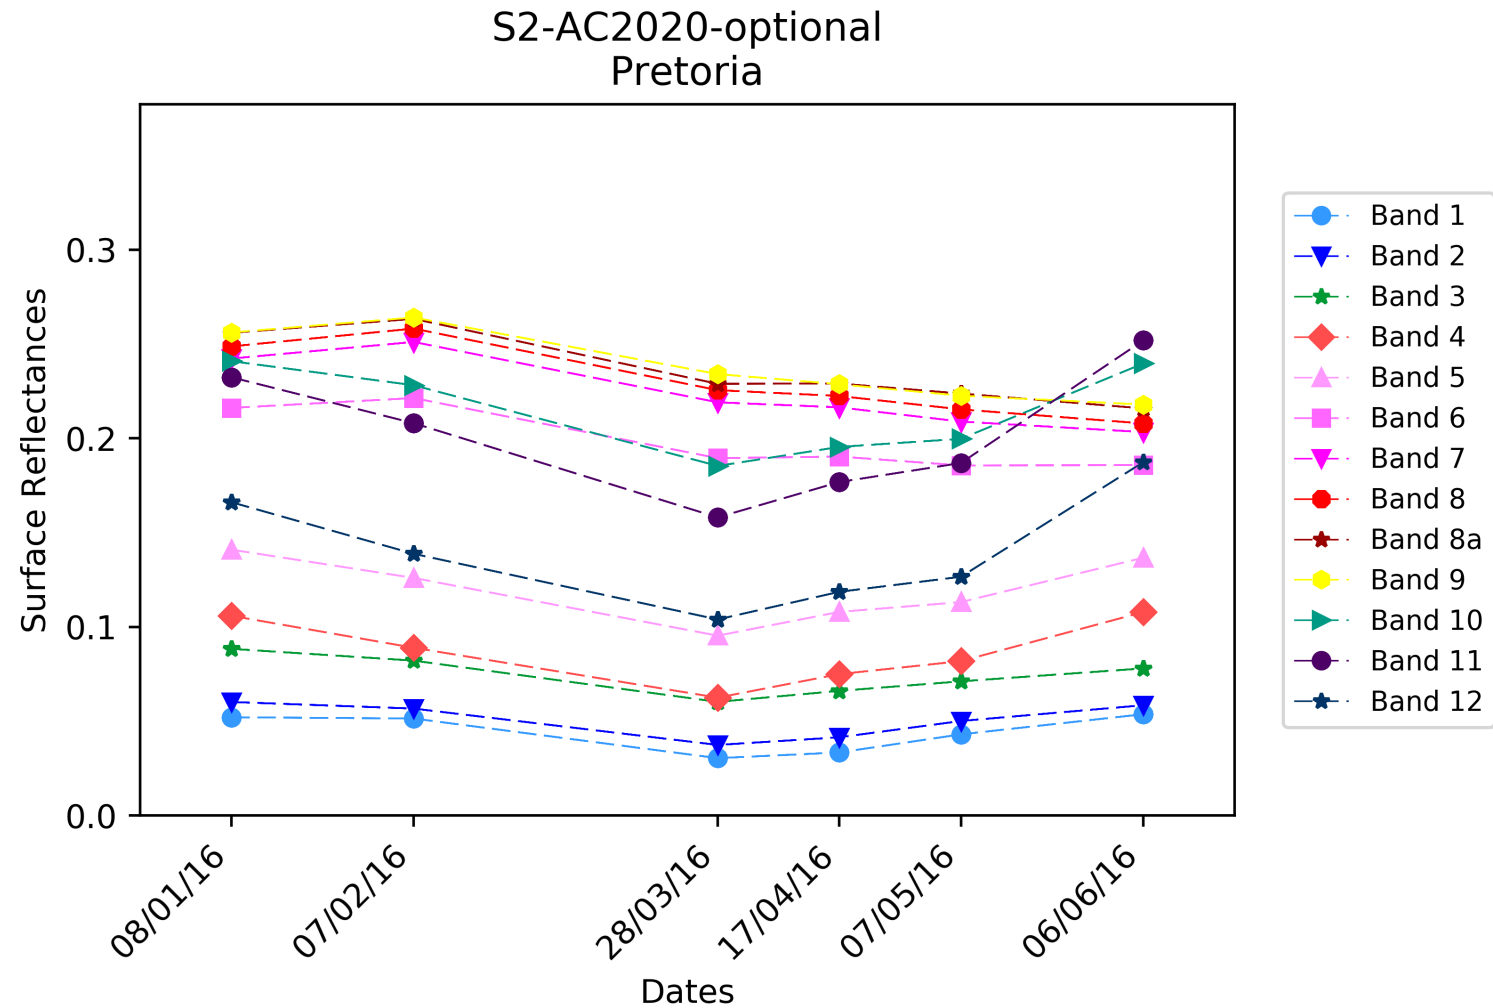

S2-AC2020-optional

Temperate: Pretoria