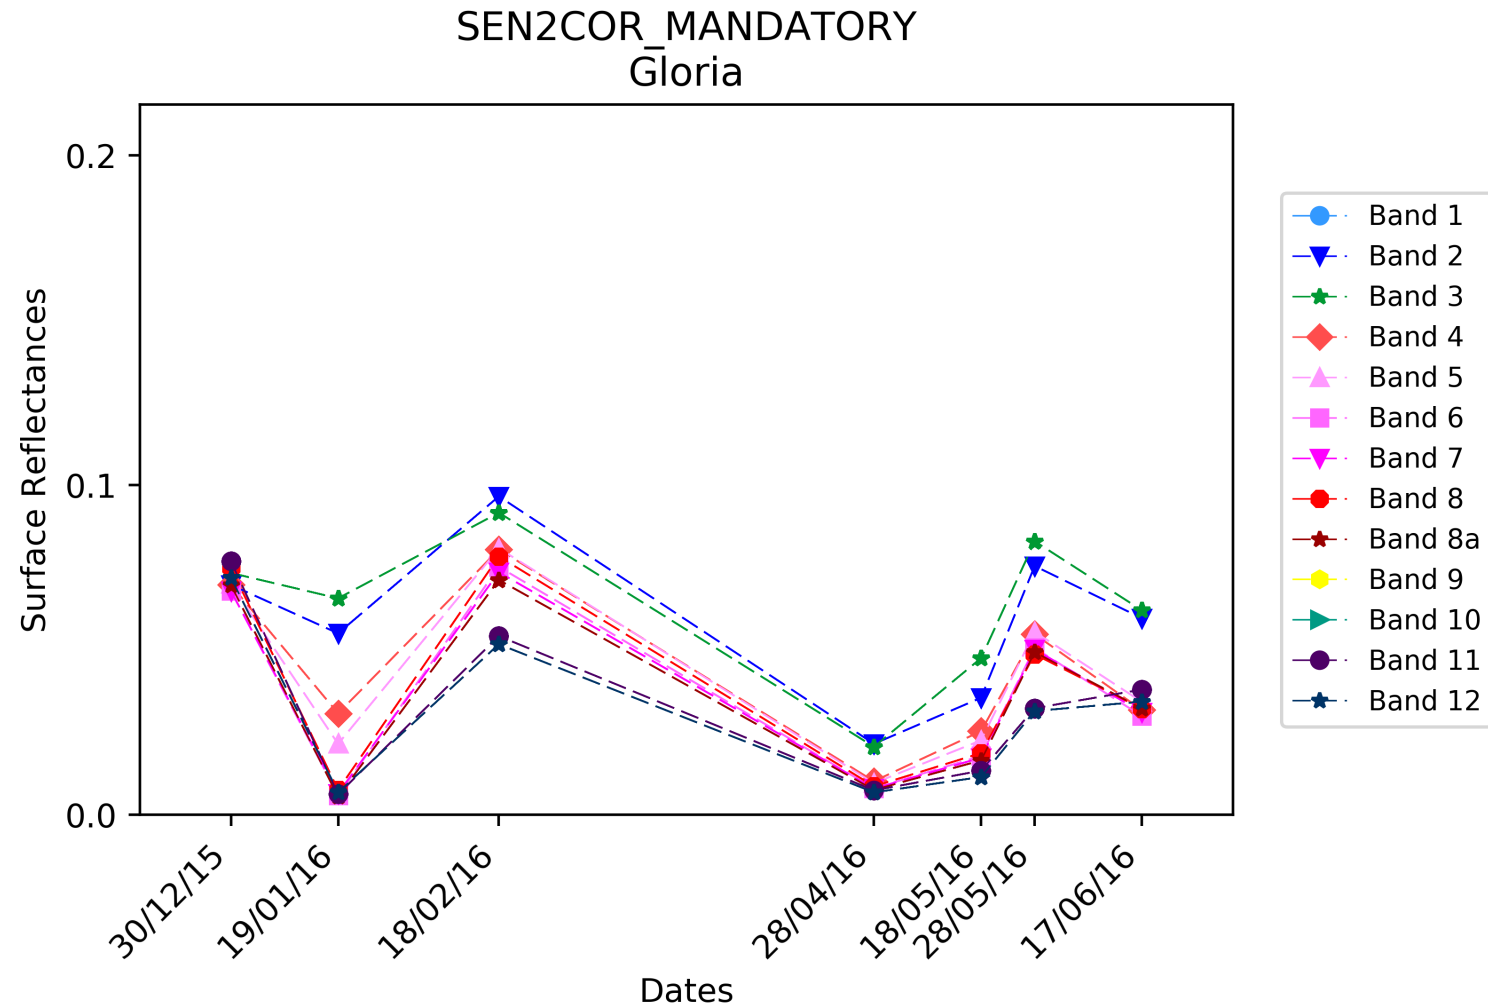

Coastal: Gloria

S2-AC2020-optional

Coastal: Gloria

SCAPEM

Coastal: Gloria

SEN2COR

Coastal: Gloria

SEN2COR