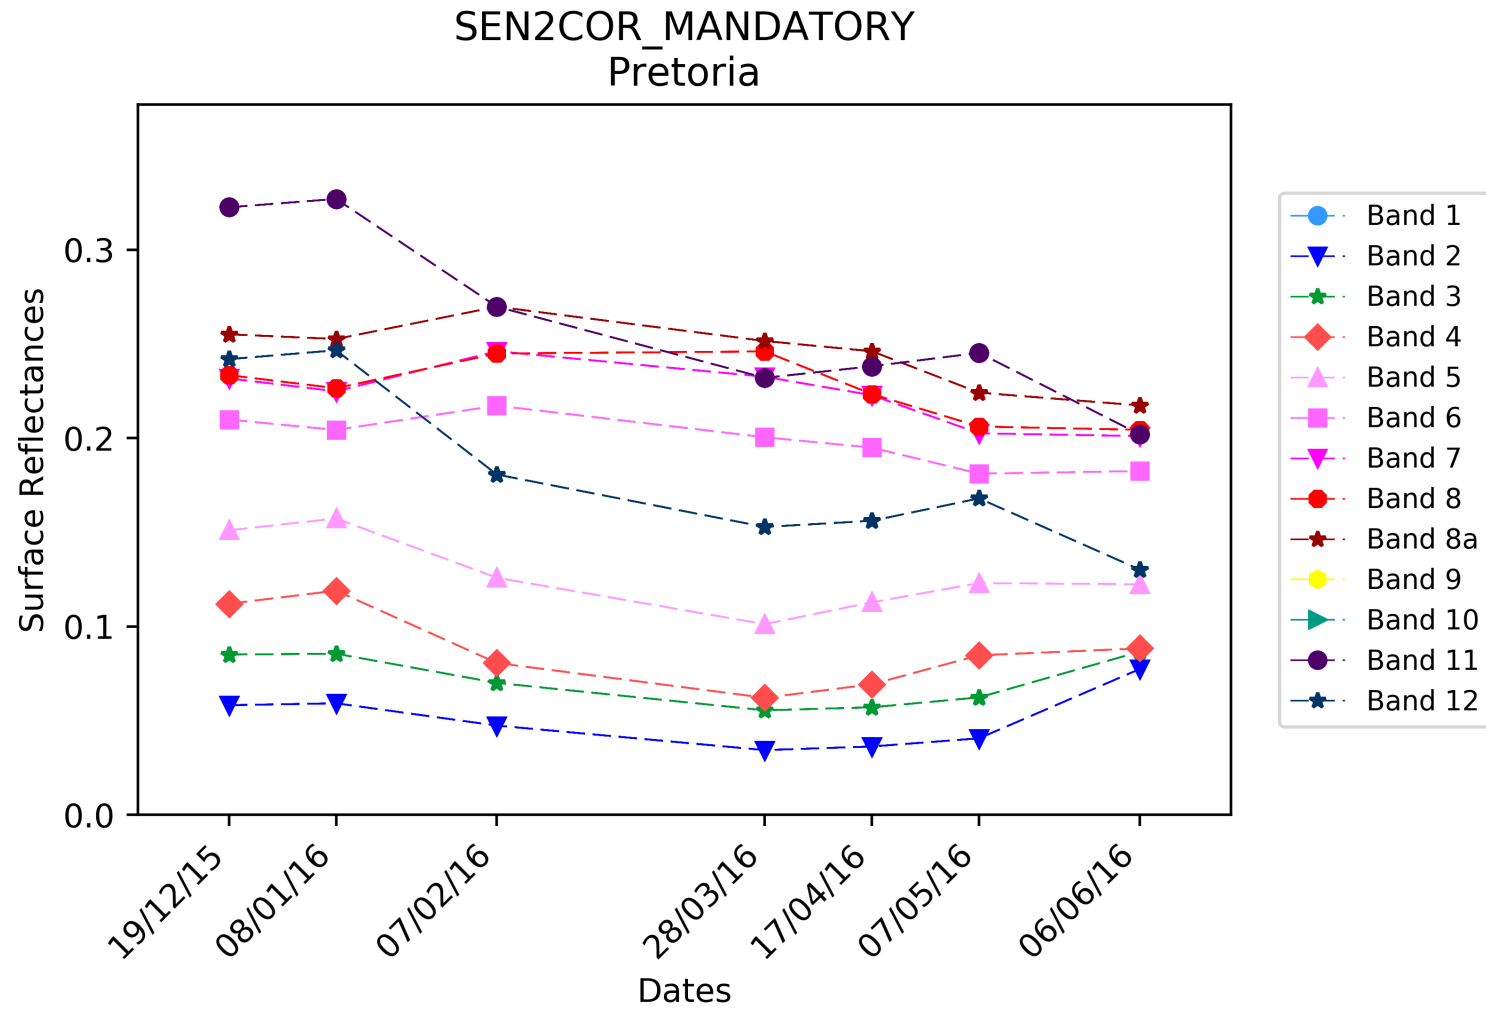

MACCS

Temperate: Pretoria

MACCS_WITHOUT_ADJACENCY_AND_SLOPE
Pretoria

MACCS

Temperate: Pretoria

S2-AC2020-mandatory

Temperate: Pretoria

S2-AC2020-optional

Temperate: Pretoria

SCAPEM

Temperate: Pretoria

SEN2COR

Temperate: Pretoria

SEN2COR

Temperate: Pretoria

Temperate