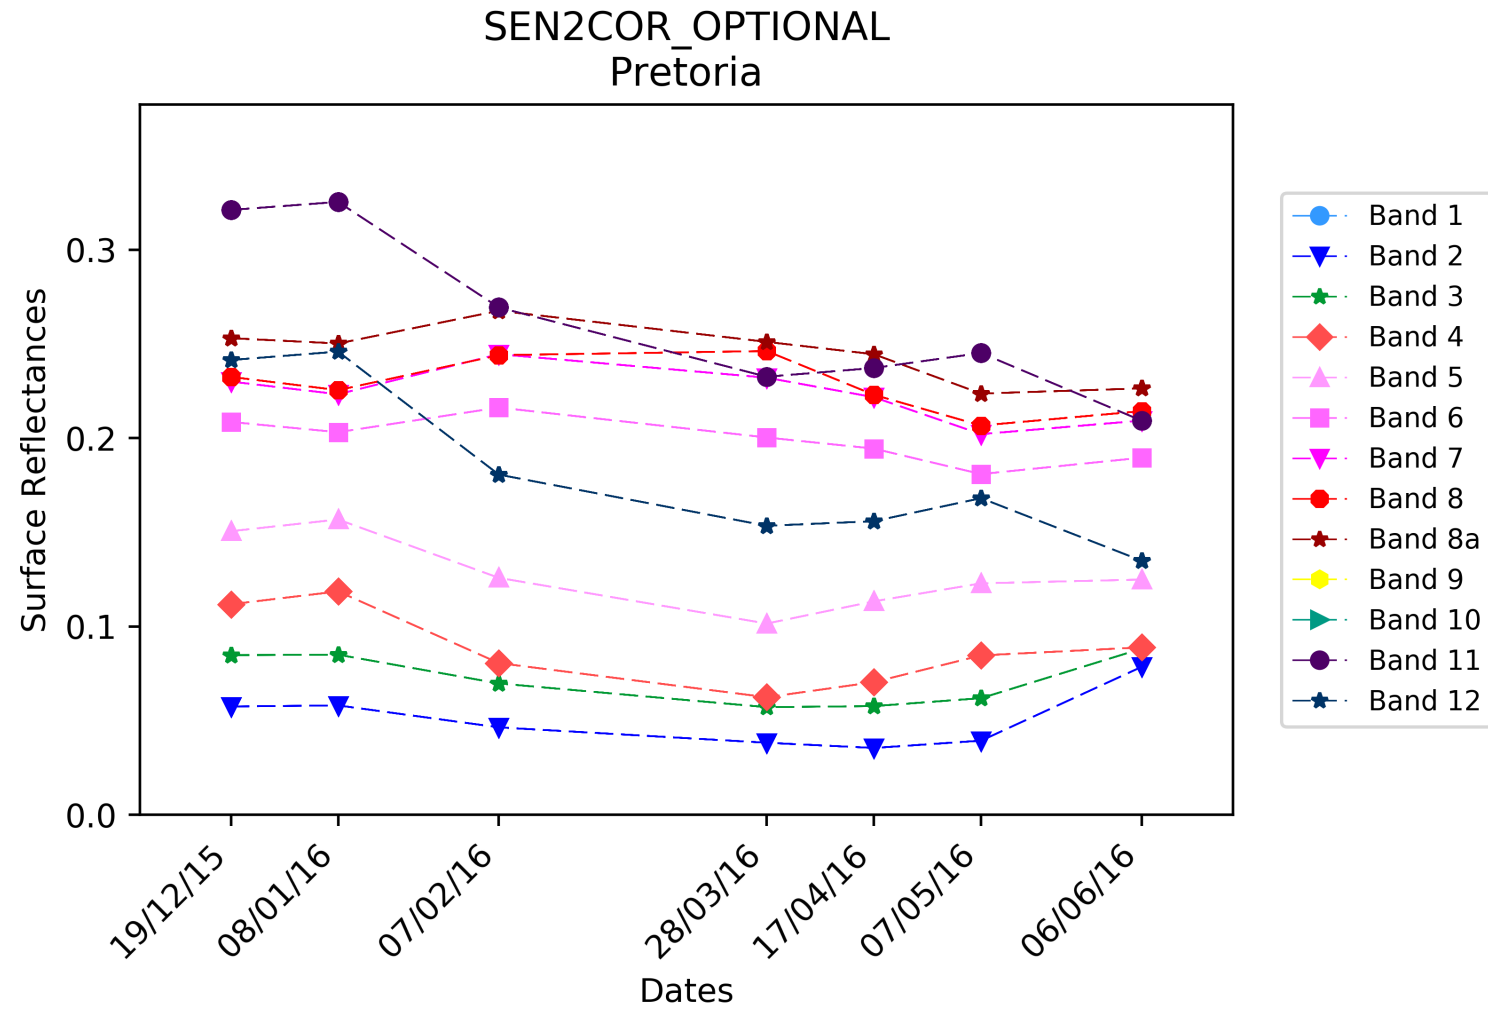

MACCS

Temperate: Pretoria

MACCS_WITHOUT_ADJACENCY_AND_SLOPE
Pretoria

MACCS

Temperate: Pretoria

S2-AC2020-mandatory

Temperate: Pretoria

S2-AC2020-optional

Temperate: Pretoria

SCAPEM

Temperate: Pretoria

SEN2COR

Temperate: Pretoria

SEN2COR

Temperate: Pretoria

Temperate