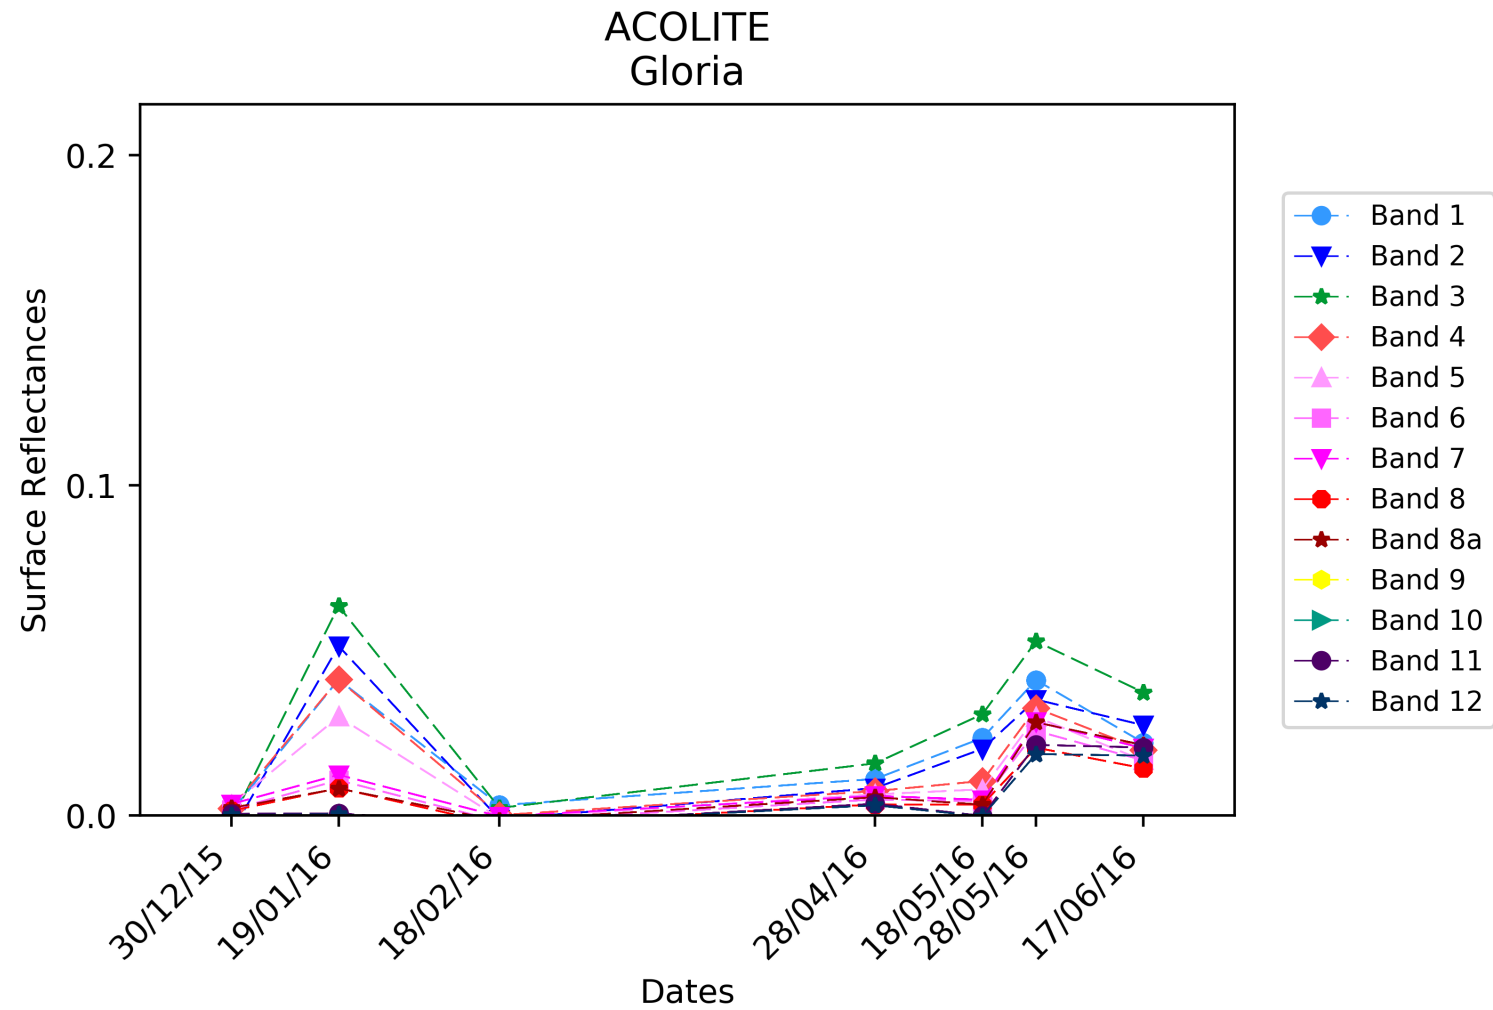

Boreal: Pretoria

SEN2COR

Boreal: Pretoria

Coastal

>> 14. Gloria

ACOLITE

Coastal: Gloria

Brockmann