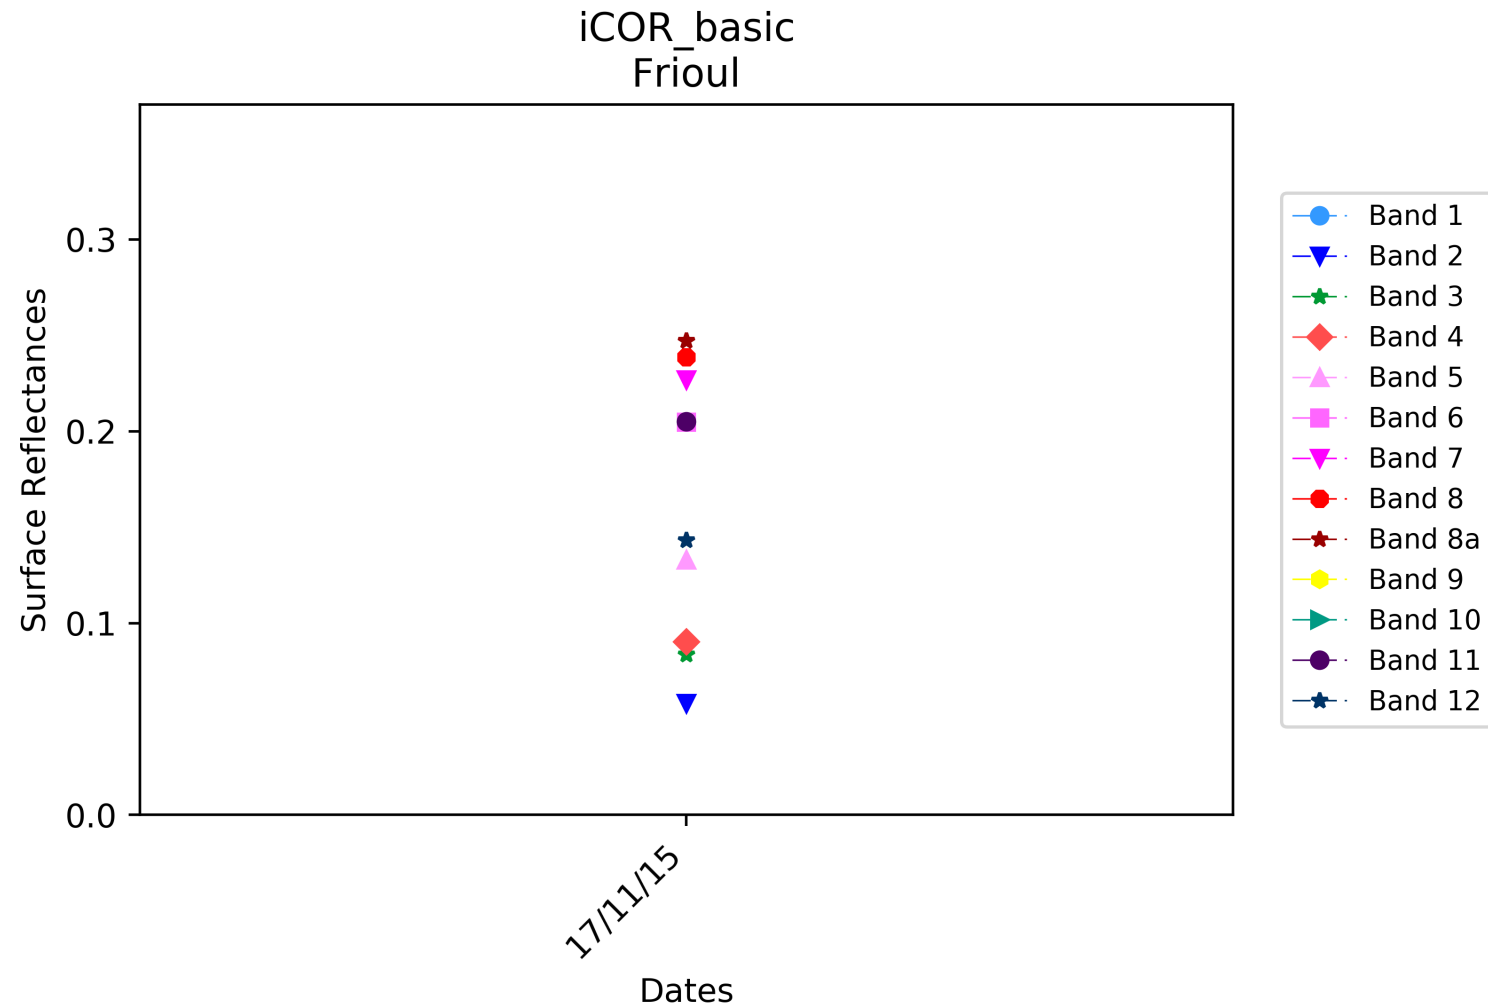

iCOR

Temperate: Frioul