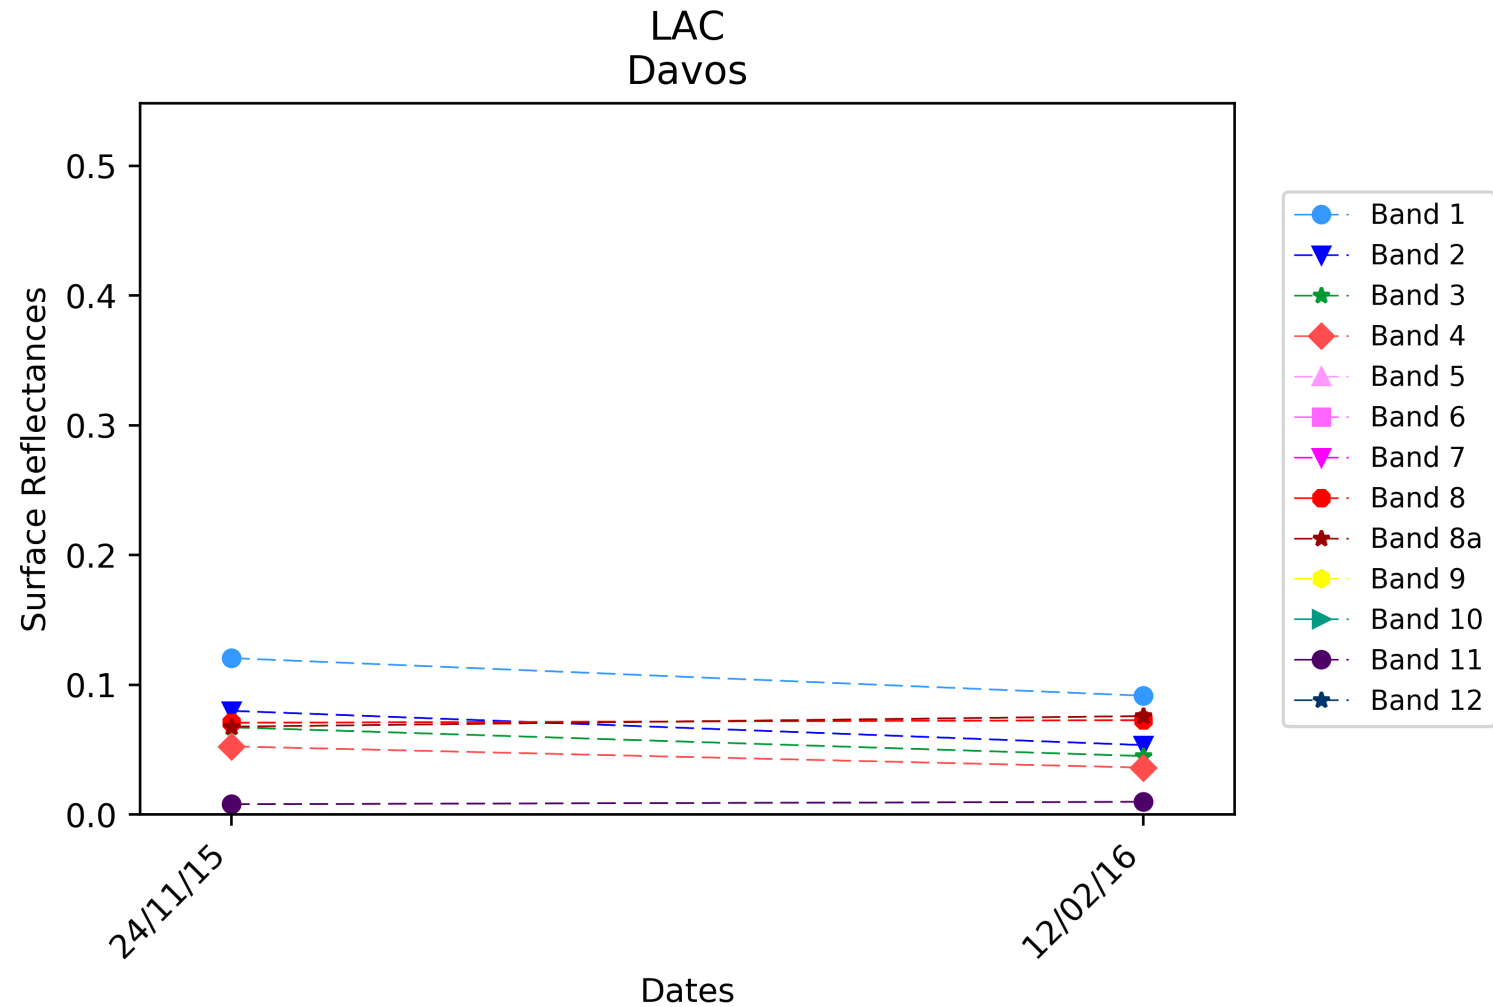

SCAPEM

Temperate: Canberra

SEN2COR

Temperate: Canberra

SEN2COR

Temperate: Canberra

Temperate

>> 3. Davos

Brockmann

Temperate: Davos

FORCE

Temperate: Davos

iCOR

Temperate: Davos

LAC

Temperate: Davos

LaSRC

Temperate: Davos

S2-AC2020-mandatory

Temperate: Davos

S2-AC2020-optional

Temperate: Davos

SCAPEM

Temperate: Davos