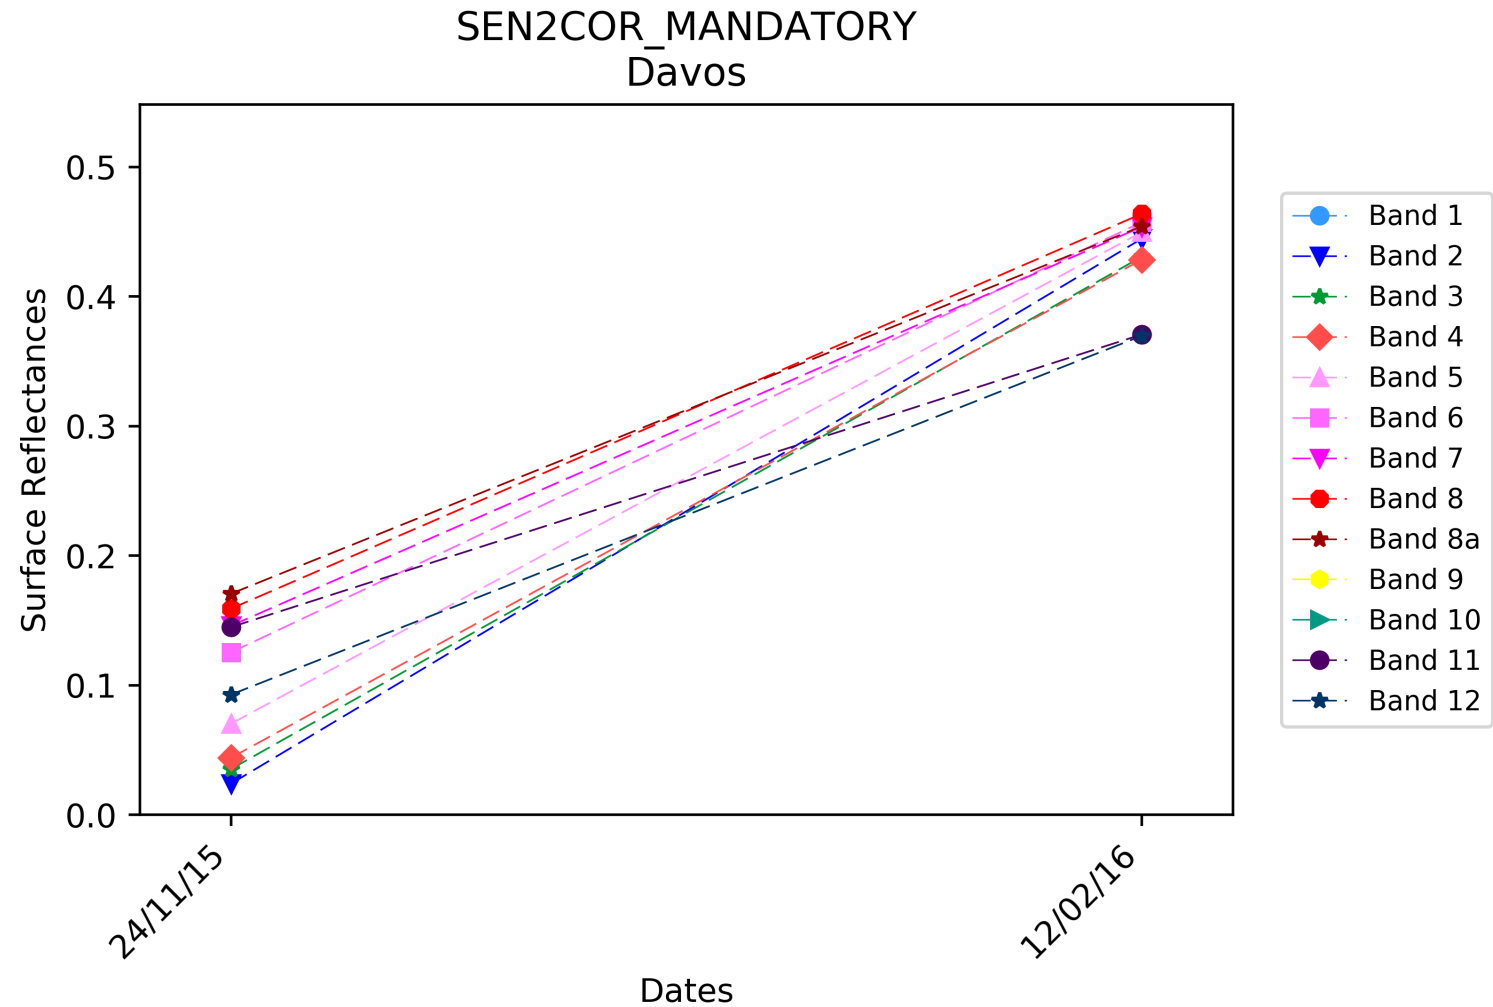

LaSRC

Temperate: Davos

S2-AC2020-mandatory

Temperate: Davos

S2-AC2020-optional

Temperate: Davos

SCAPEM

Temperate: Davos

SEN2COR

Temperate: Davos

SEN2COR

Temperate: Davos

Temperate

>> 4. Frioul

FORCE

Temperate: Frioul