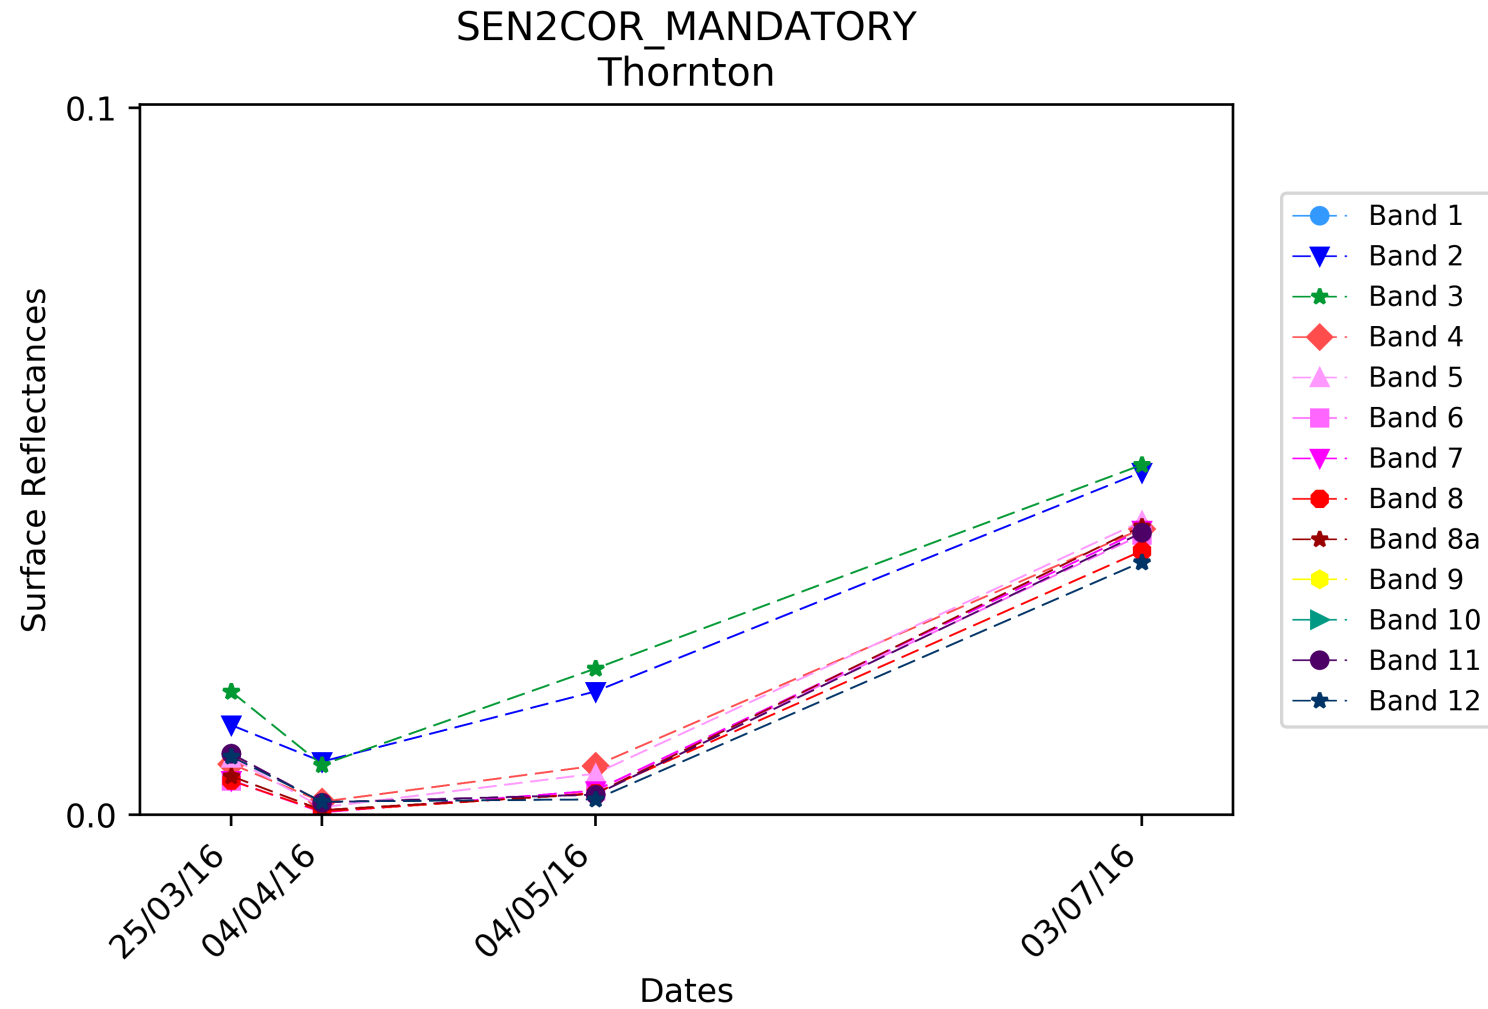

Coastal: Thornton

SEN2COR

Coastal: Thornton

SEN2COR

Coastal: Thornton

Coastal

>> 18. Venice

ACOLITE