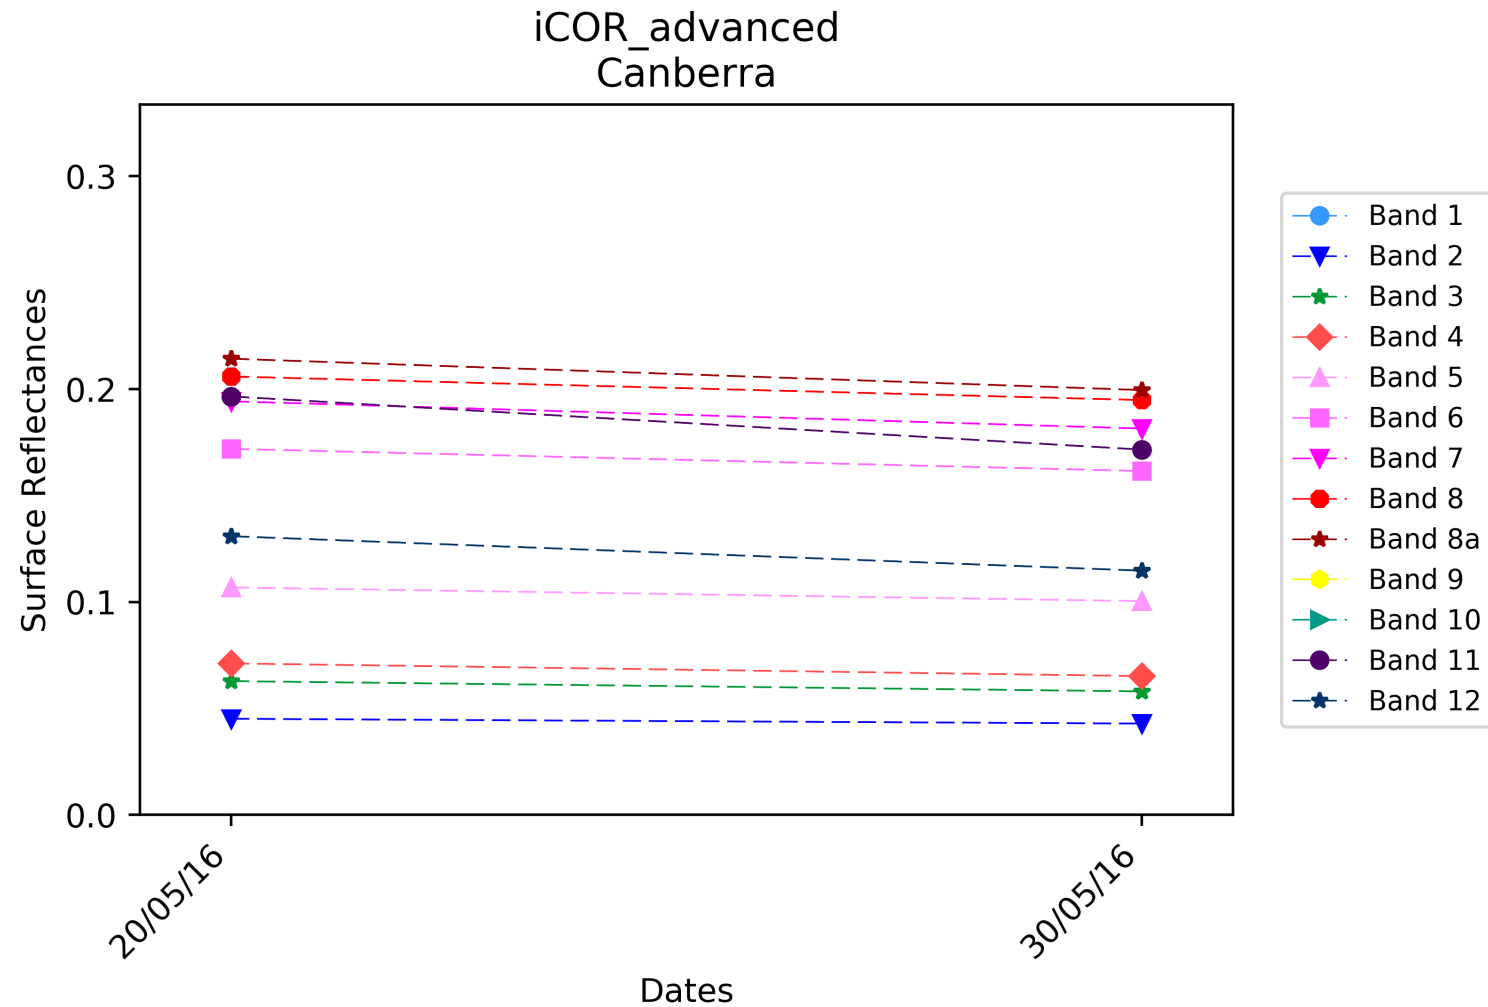

S2-AC2020-optional

Temperate: Beijing

SCAPEM

Temperate: Beijing

SEN2COR

Temperate: Beijing

SEN2COR

Temperate: Beijing

Temperate

>> 2. Canberra

Brockmann

Temperate: Canberra

FORCE

Temperate: Canberra

iCOR

Temperate: Canberra

LAC

Temperate: Canberra

LaSRC

Temperate: Canberra

S2-AC2020-mandatory

Temperate: Canberra

S2-AC2020-optional

Temperate: Canberra