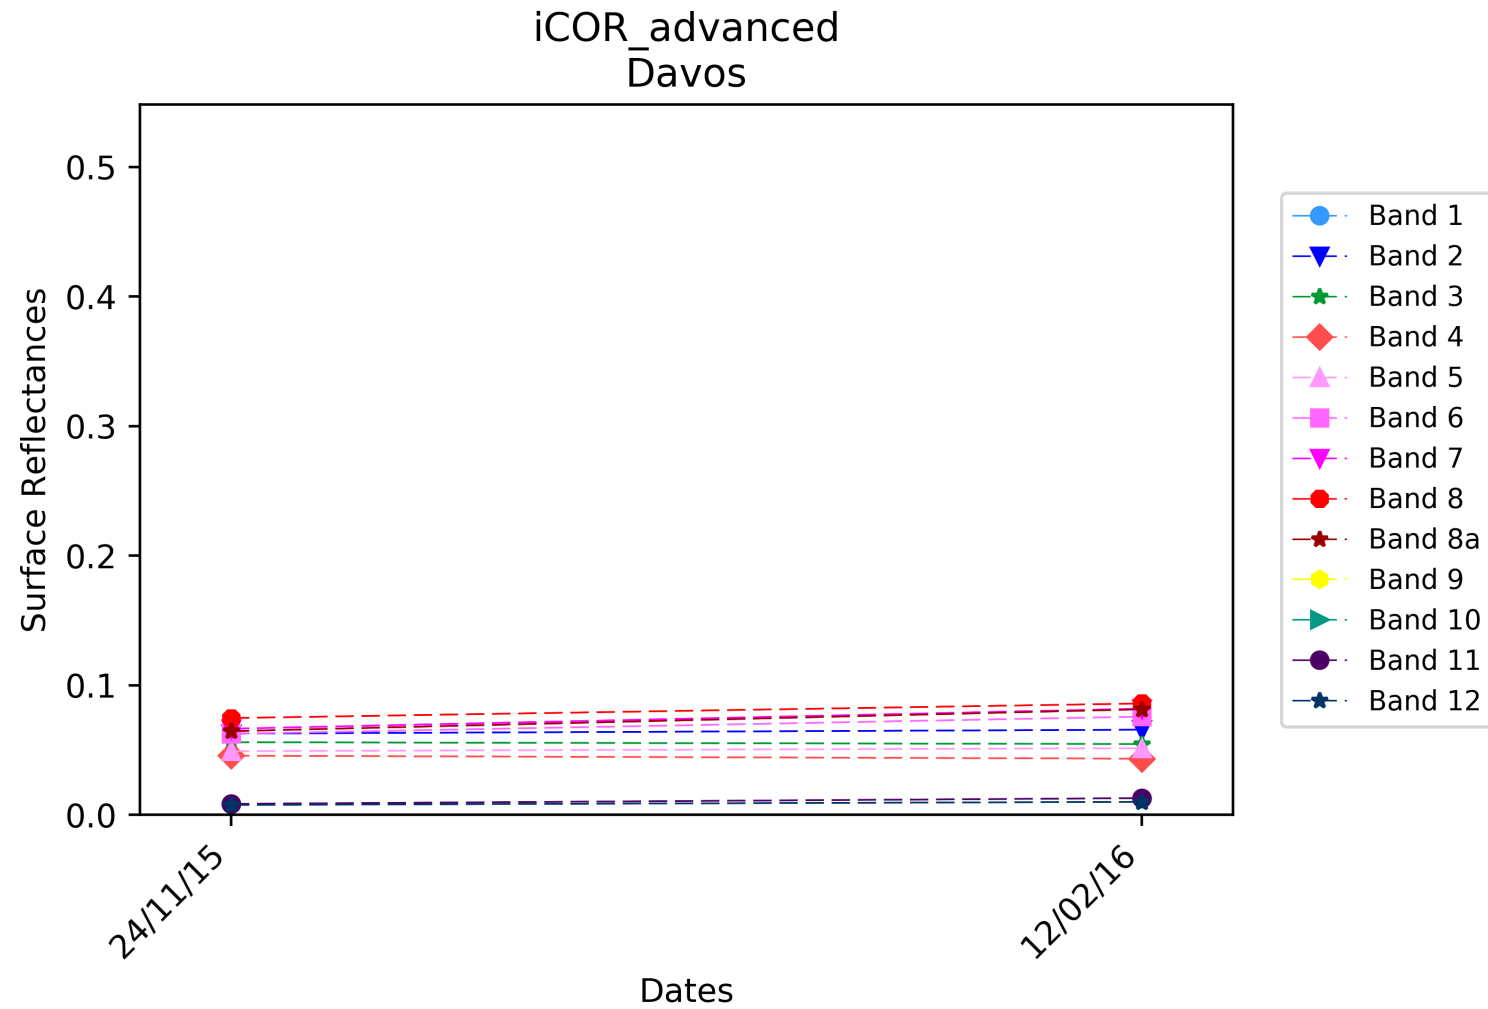

SCAPEM

Temperate: Canberra

SEN2COR

Temperate: Canberra

SEN2COR

Temperate: Canberra

Temperate

>> 3. Davos

Brockmann

Temperate: Davos

FORCE

Temperate: Davos

iCOR

Temperate: Davos

LAC

Temperate: Davos

LaSRC

Temperate: Davos

S2-AC2020-mandatory

Temperate: Davos

S2-AC2020-optional

Temperate: Davos

SCAPEM

Temperate: Davos