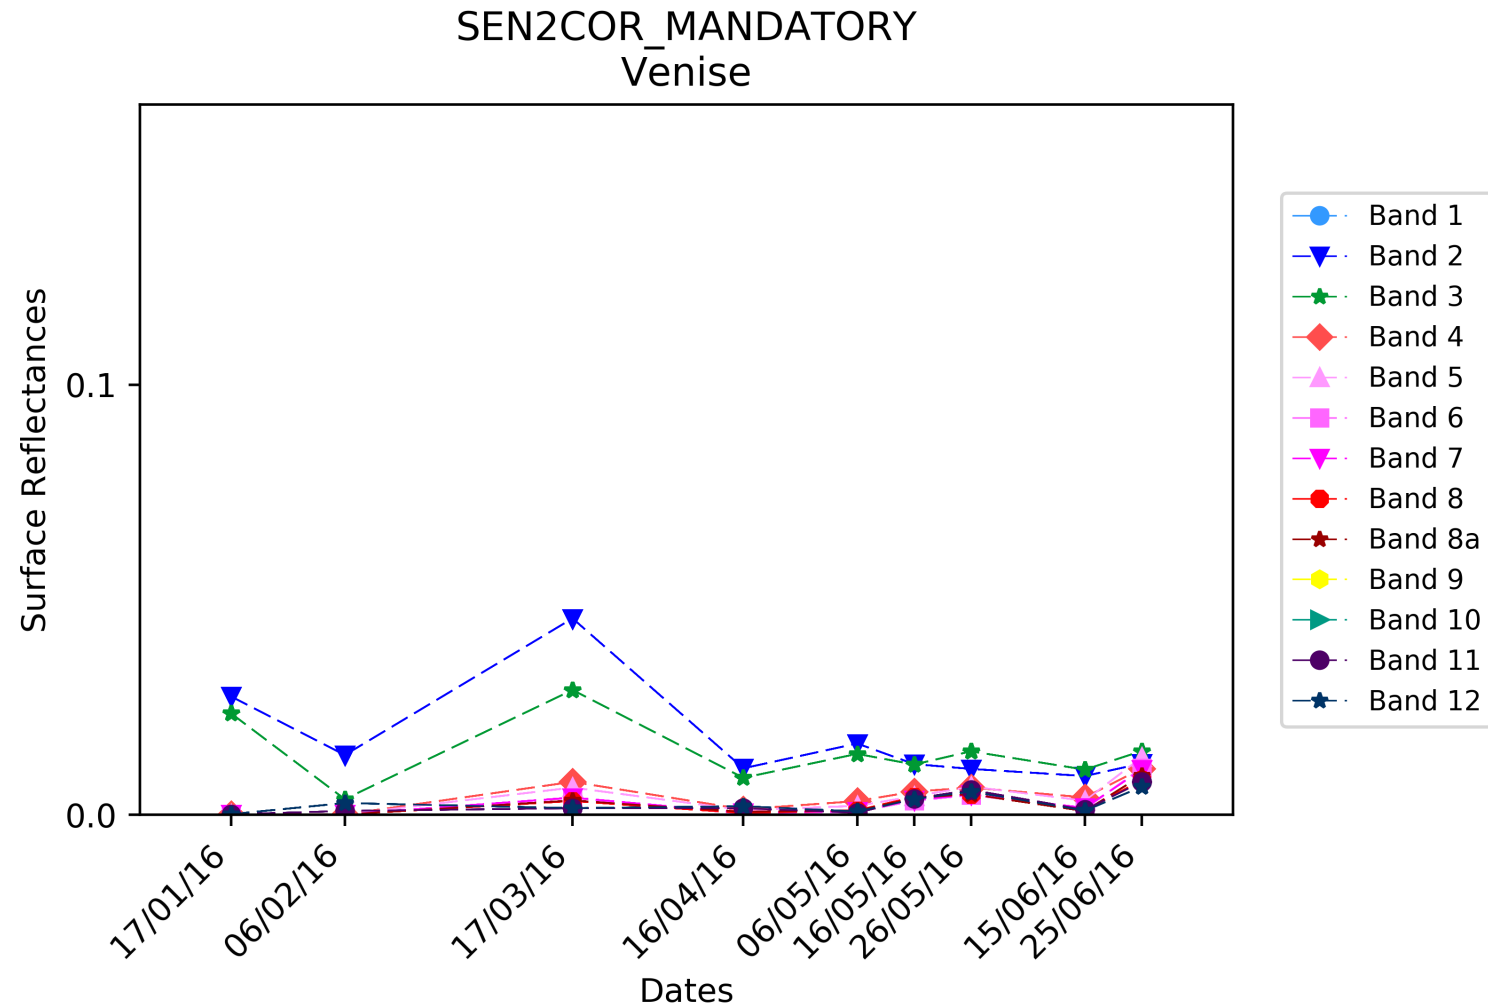

SEN2COR

Coastal: Venice