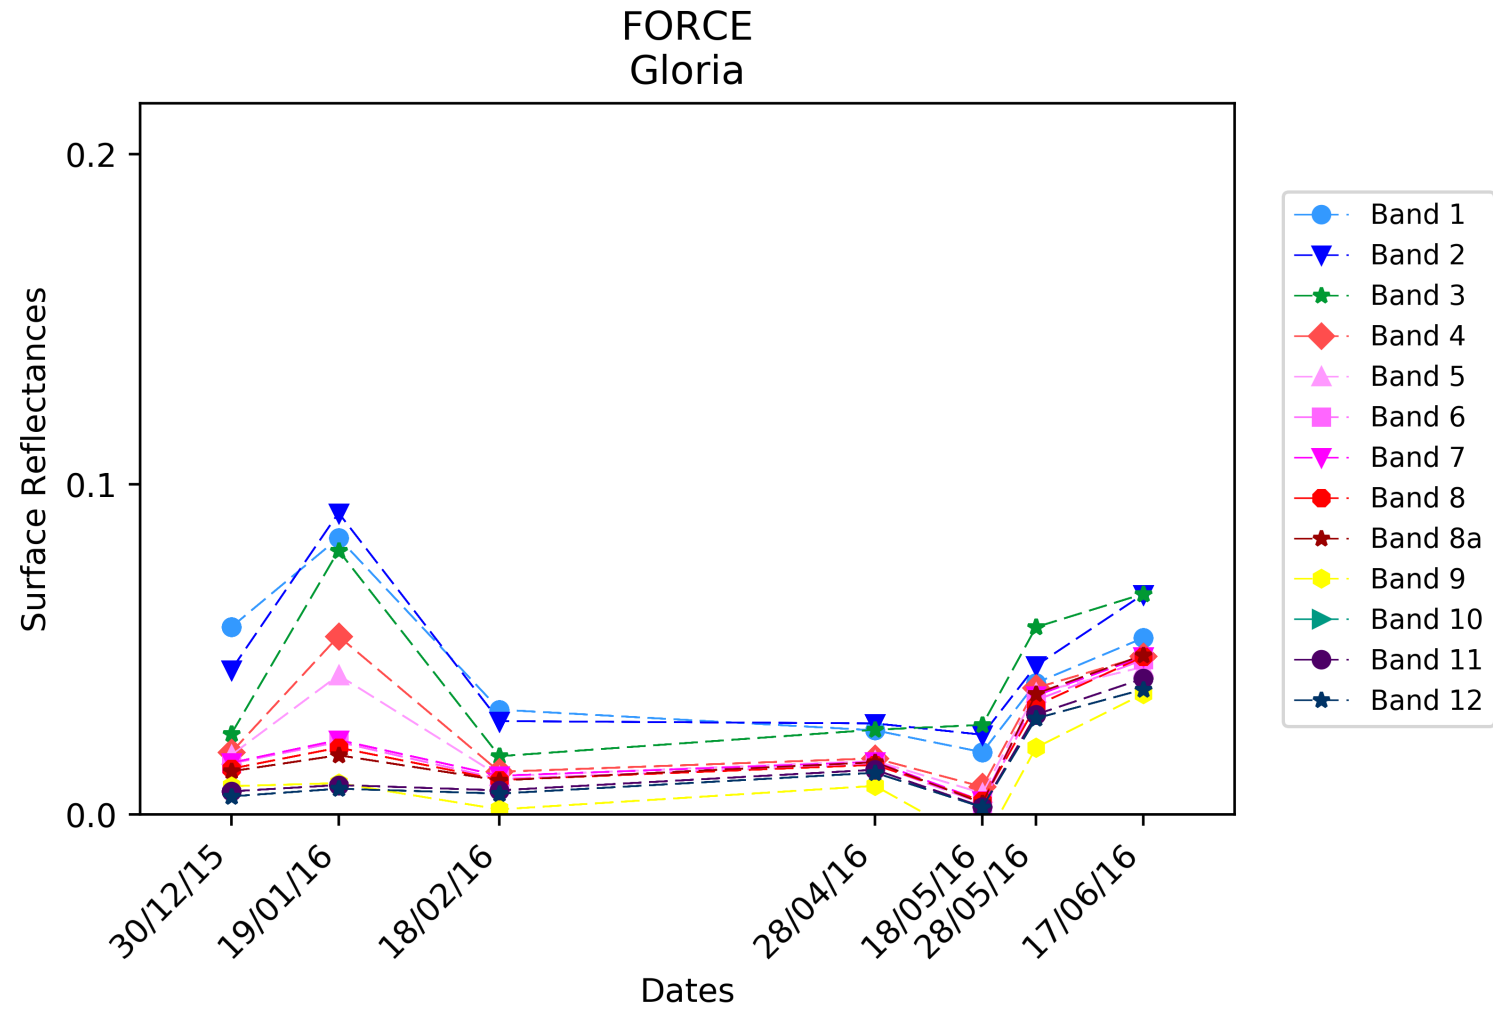

FORCE

Coastal: Gloria