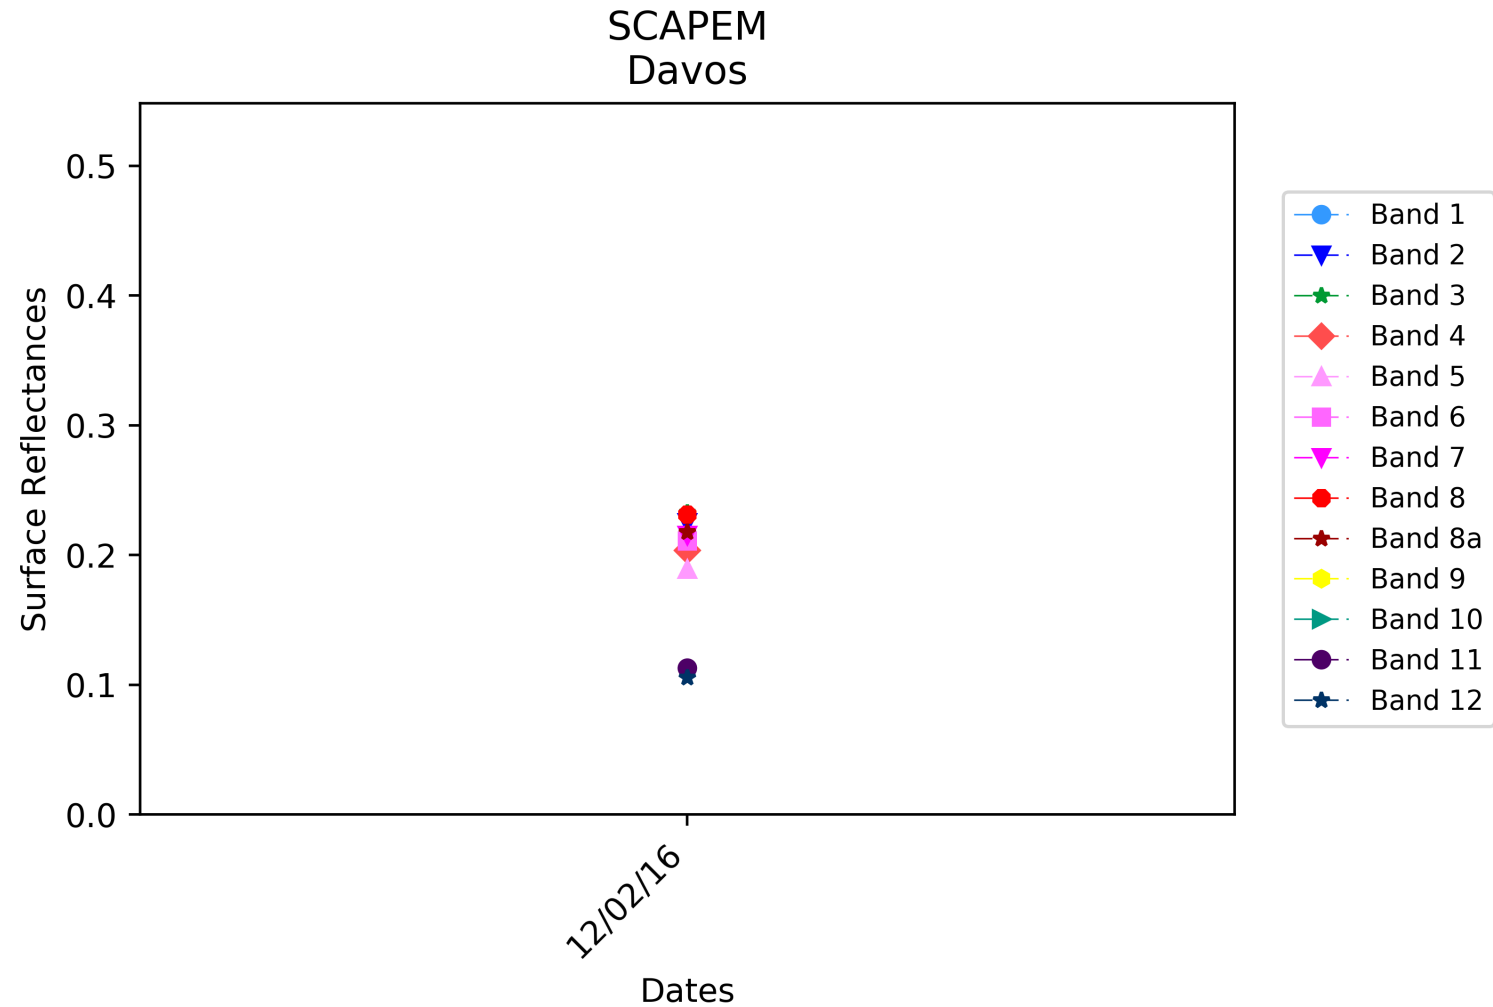

LaSRC

Temperate: Davos

S2-AC2020-mandatory

Temperate: Davos

S2-AC2020-optional

Temperate: Davos

SCAPEM

Temperate: Davos

SEN2COR

Temperate: Davos

SEN2COR

Temperate: Davos

Temperate

>> 4. Frioul

FORCE

Temperate: Frioul