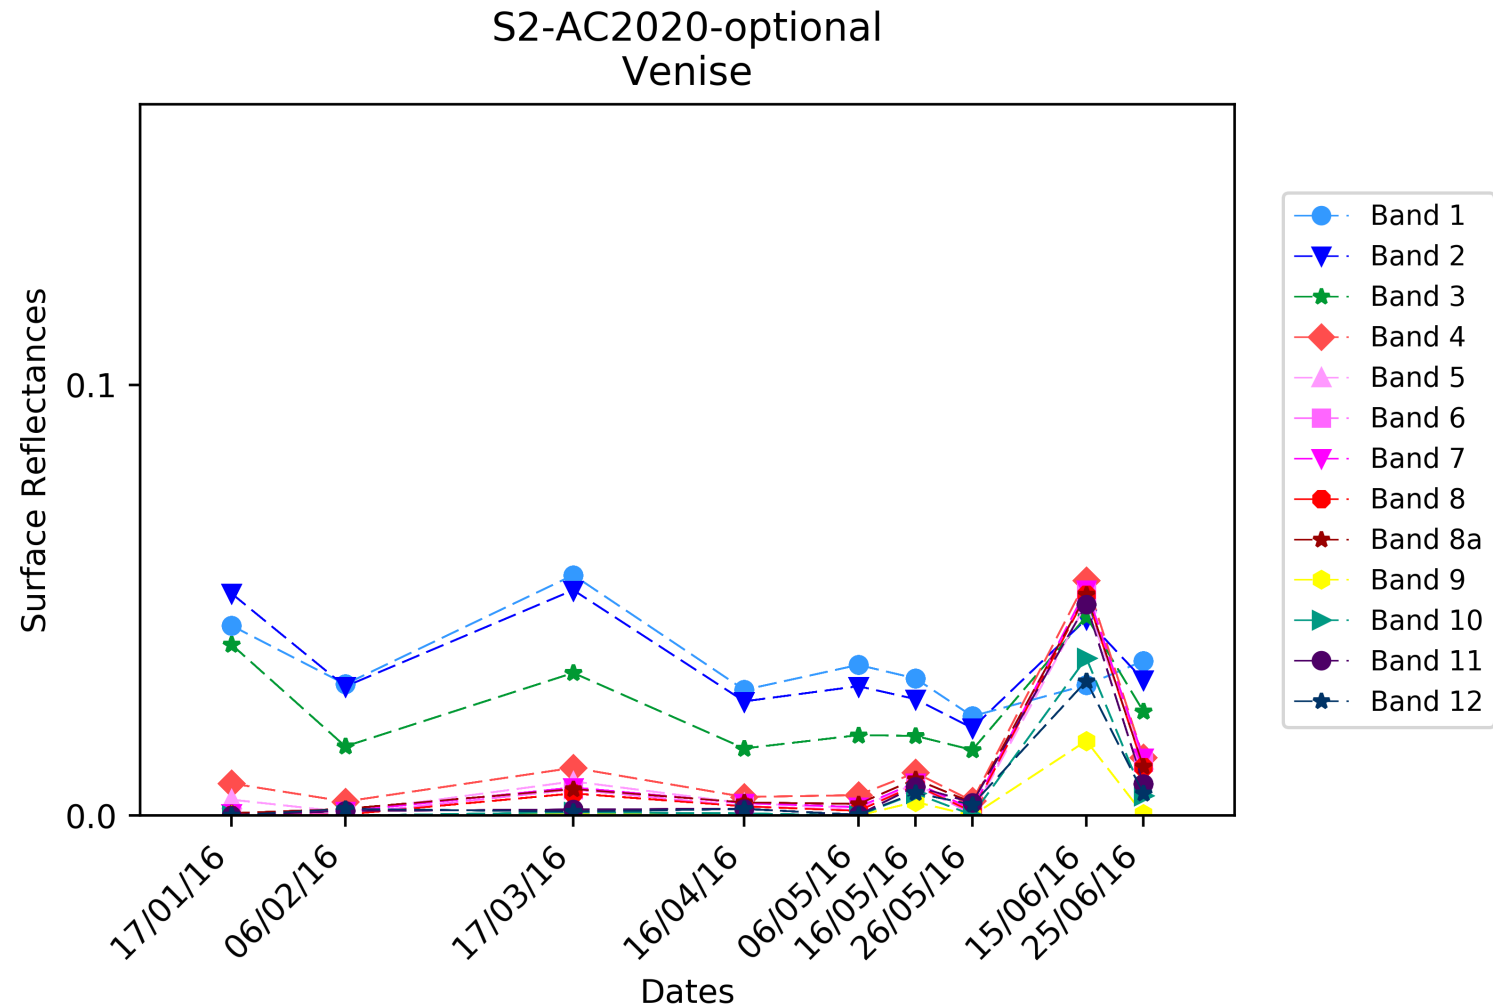

MACCS_WITH_ADJACENCY_AND_SLOPE
Venise

S2-AC2020-mandatory

Coastal: Venice

S2-AC2020-optional

Coastal: Venice

SCAPEM

Coastal: Venise

SCAPEM
Venise