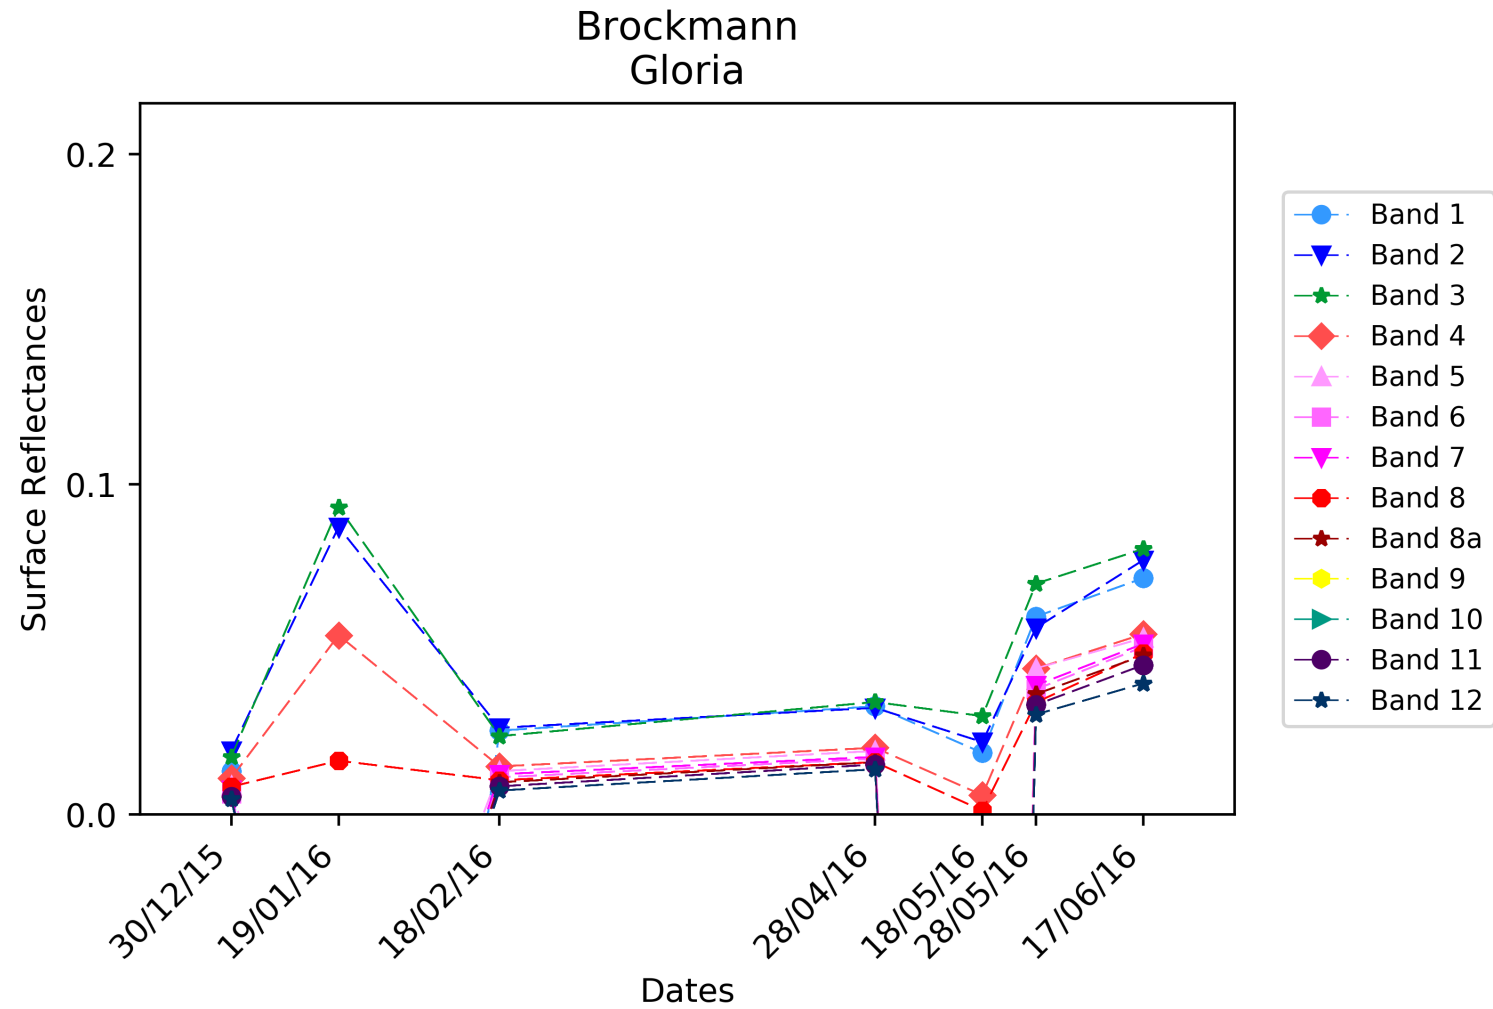

Brockmann

Coastal: Gloria