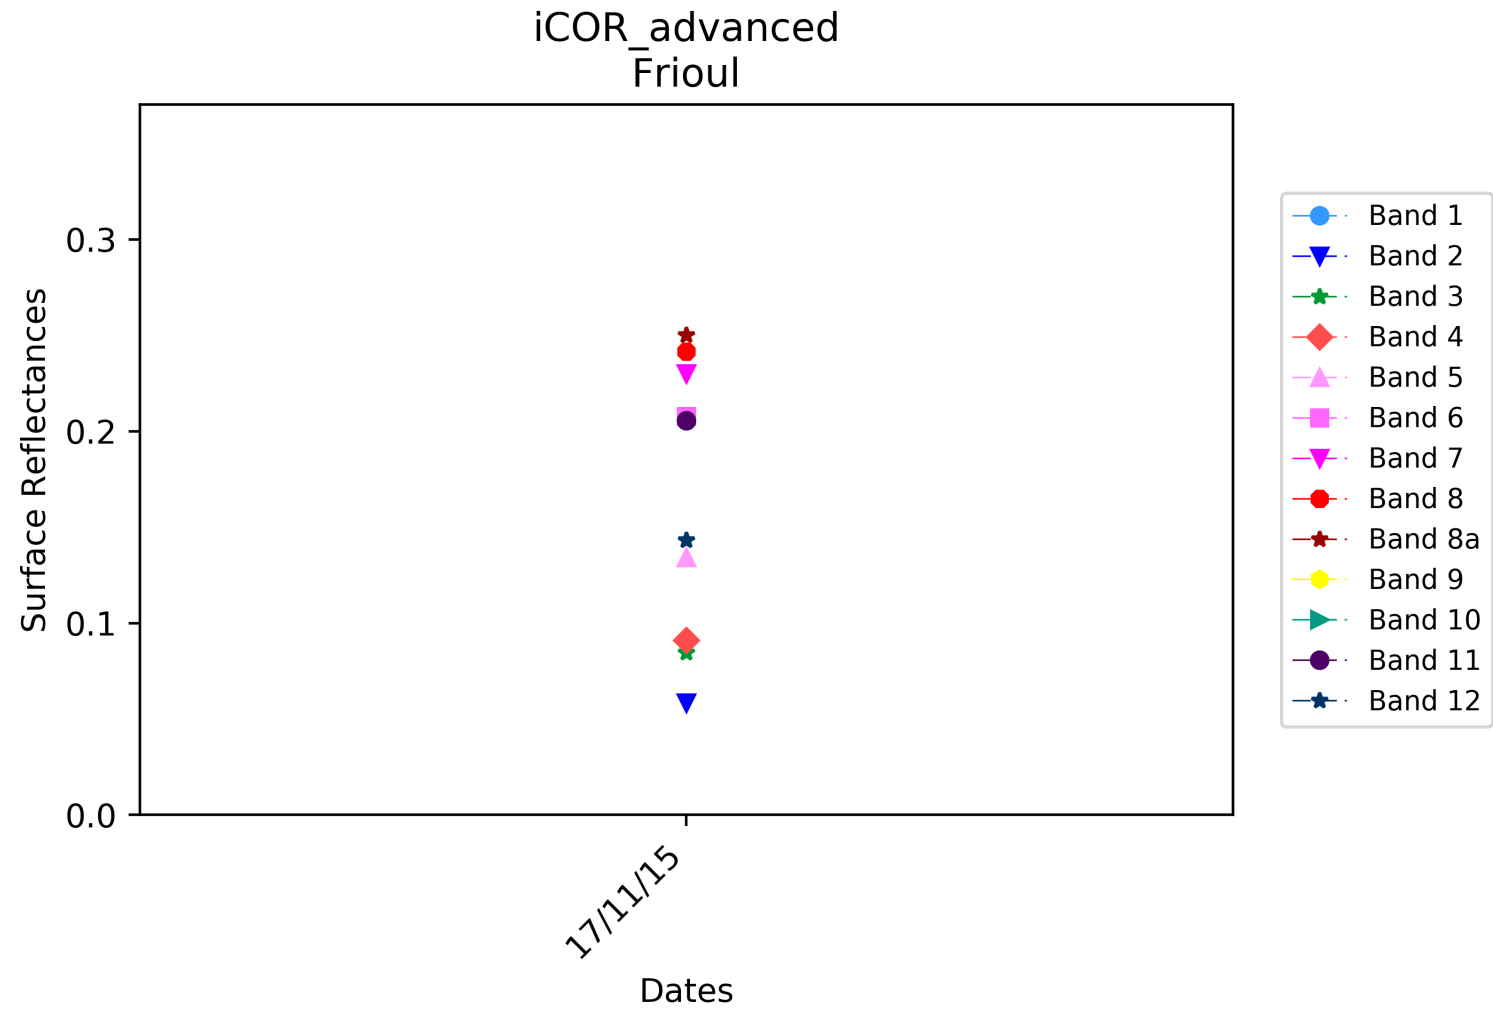

LaSRC

Temperate: Davos

S2-AC2020-mandatory

Temperate: Davos

S2-AC2020-optional

Temperate: Davos

SCAPEM

Temperate: Davos

SEN2COR

Temperate: Davos

SEN2COR

Temperate: Davos

Temperate

>> 4. Frioul

FORCE

Temperate: Frioul

iCOR

Temperate: Frioul

iCOR

Temperate: Frioul

LAC

Temperate: Frioul

LaSRC

Temperate: Frioul