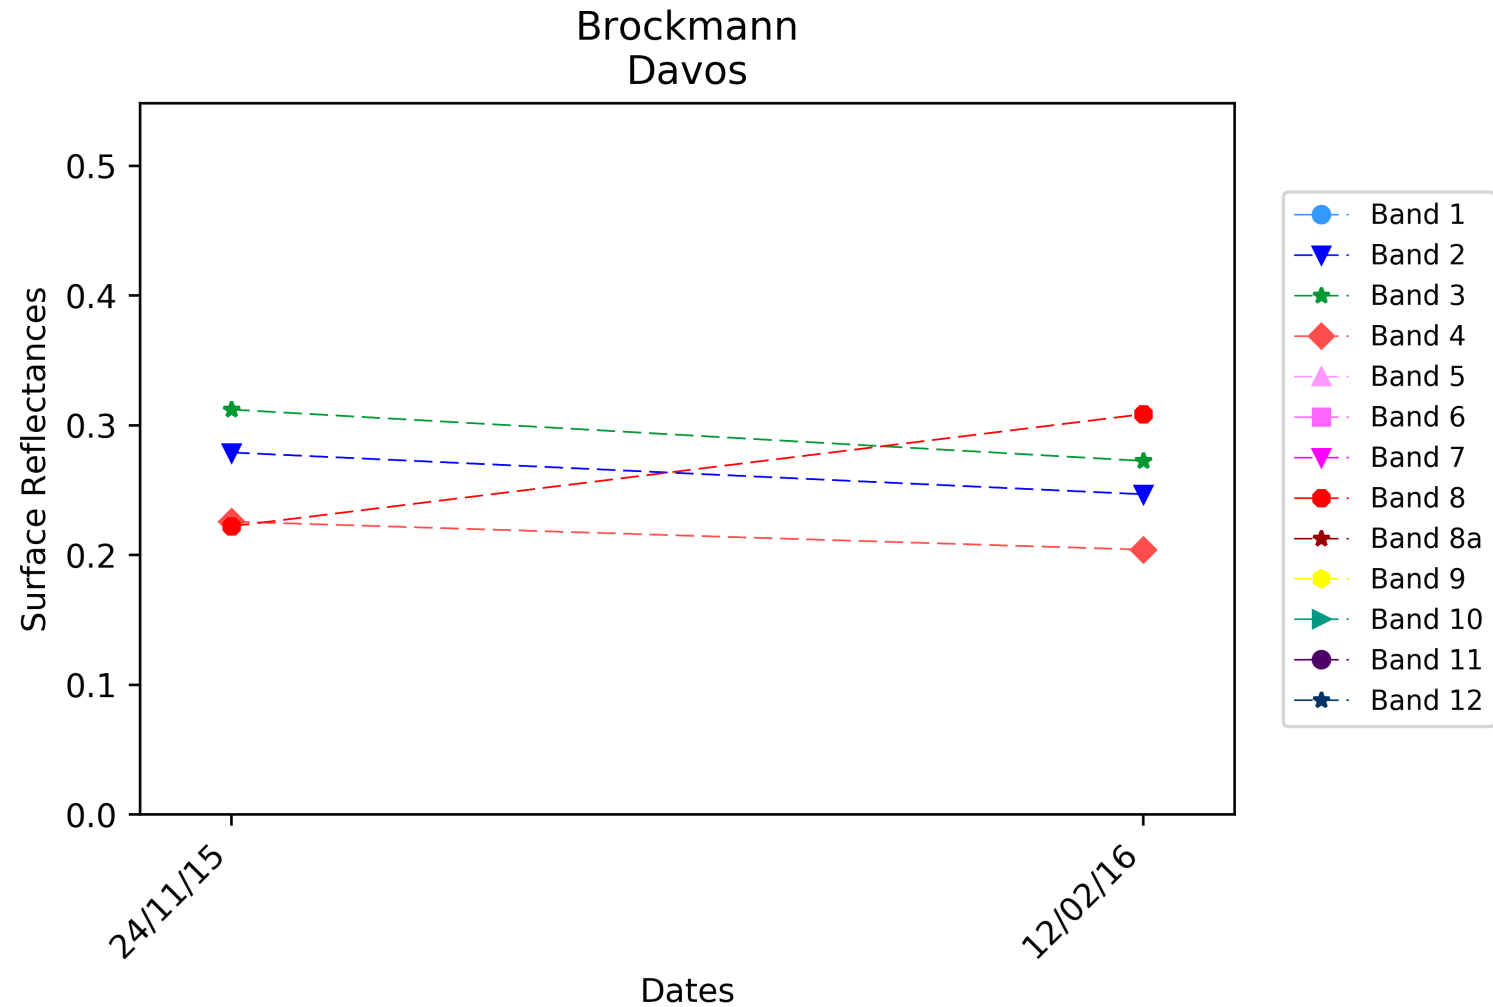

Brockmann

Temperate: Davos