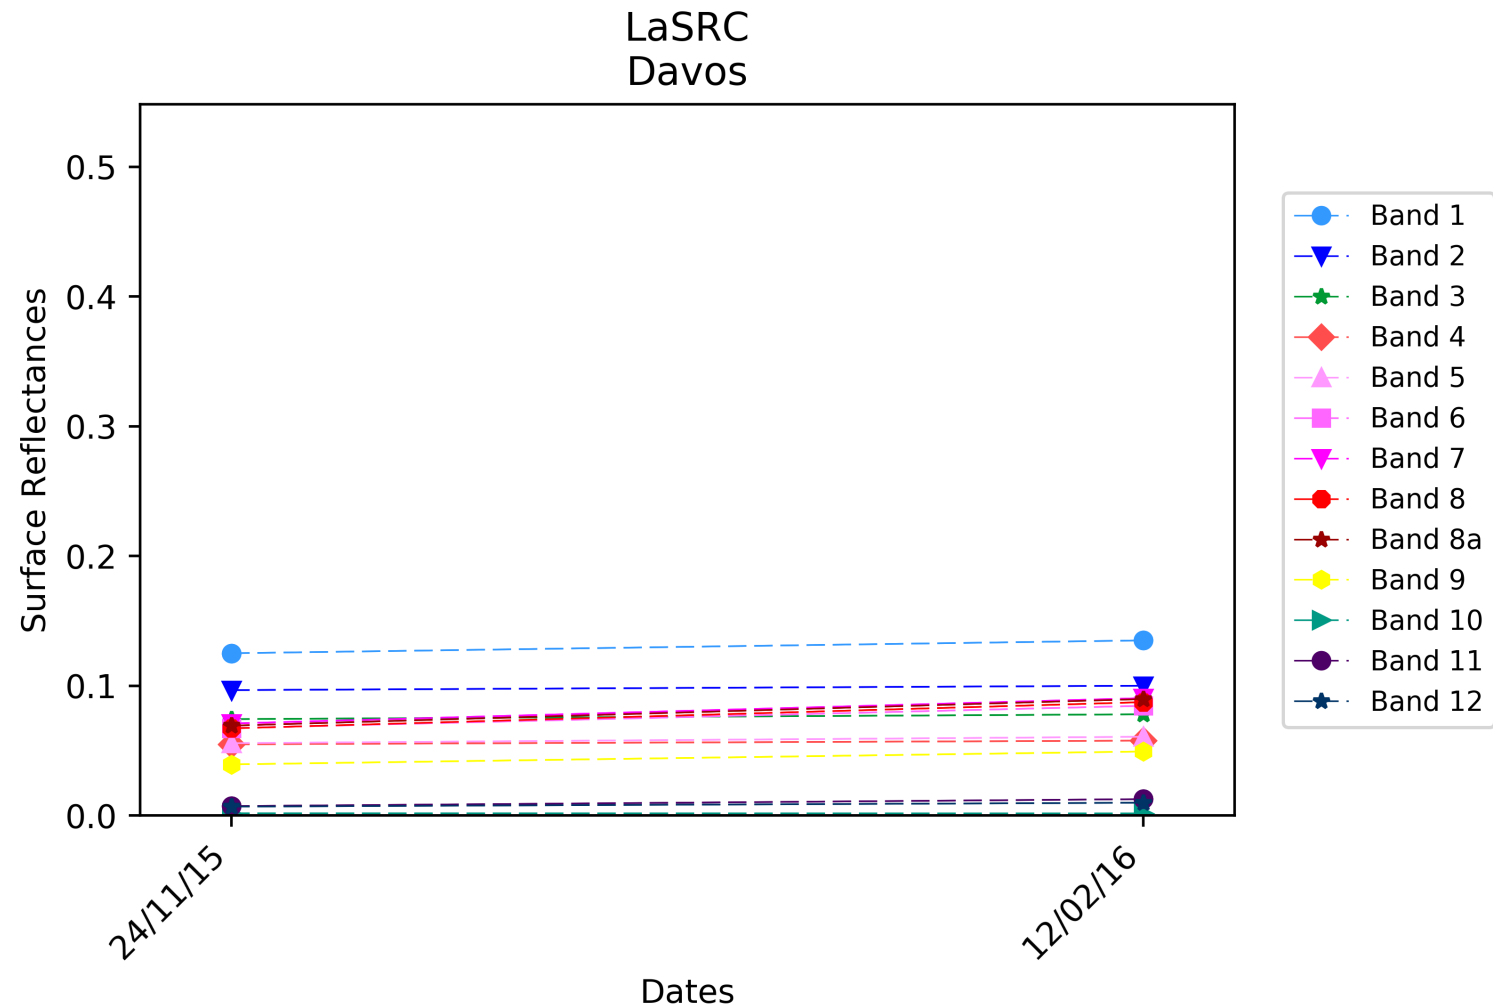

SCAPEM

Temperate: Canberra

SEN2COR

Temperate: Canberra

SEN2COR

Temperate: Canberra

Temperate

>> 3. Davos

Brockmann

Temperate: Davos

FORCE

Temperate: Davos

iCOR

Temperate: Davos

LAC

Temperate: Davos

LaSRC

Temperate: Davos

S2-AC2020-mandatory

Temperate: Davos

S2-AC2020-optional

Temperate: Davos

SCAPEM

Temperate: Davos