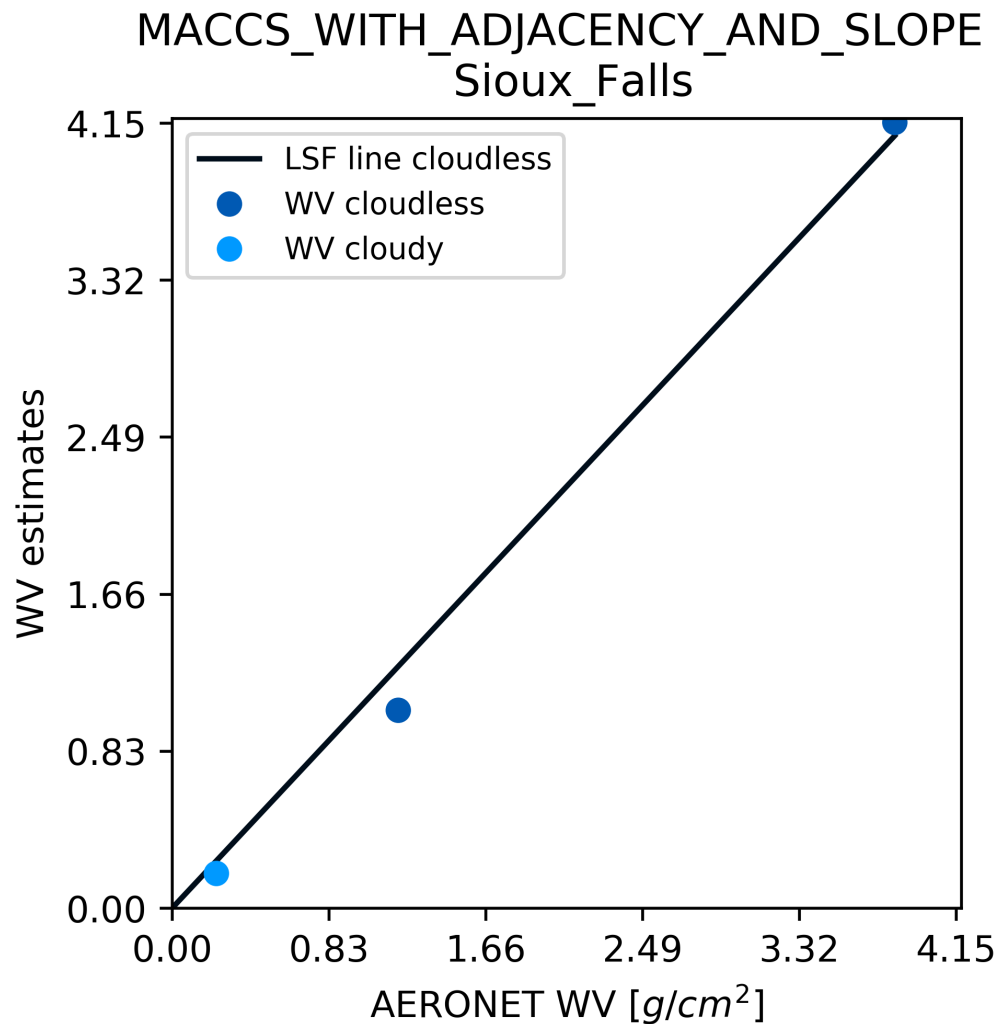

Temperate: Pretoria

SEN2COR_OPTIONAL

Temperate: Pretoria

Temperate

>> 7. Sioux_Falls

Brockmann

Temperate: Sioux_Falls

FORCE

Temperate: Sioux_Falls

LaSRC

Temperate: Sioux_Falls

MACCS WITHOUT ADJACENCY AND SLOPE

Temperate: Sioux_Falls

MACCS WITH ADJACENCY AND SLOPE

Temperate: Sioux_Falls

S2-AC2020-mandatory

Temperate: Sioux_Falls

SEN2COR_MANDATORY

Temperate: Sioux_Falls

SEN2COR_OPTIONAL

Temperate: Sioux_Falls

Temperate

>> 8. Yakutsk

FORCE