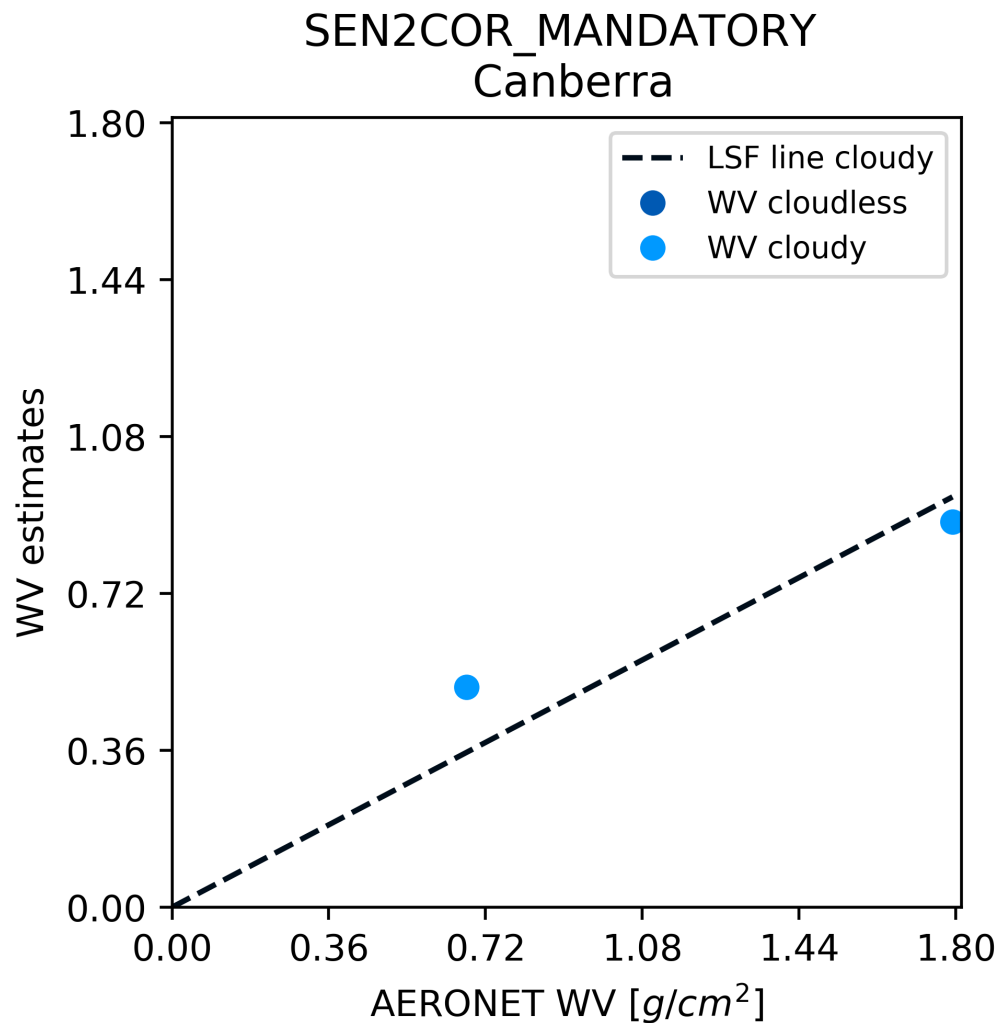

S2-AC2020-mandatory

Temperate: Canberra

S2-AC2020-optional

Temperate: Canberra

SCAPEM

Temperate: Canberra

SEN2COR_MANDATORY

Temperate: Canberra