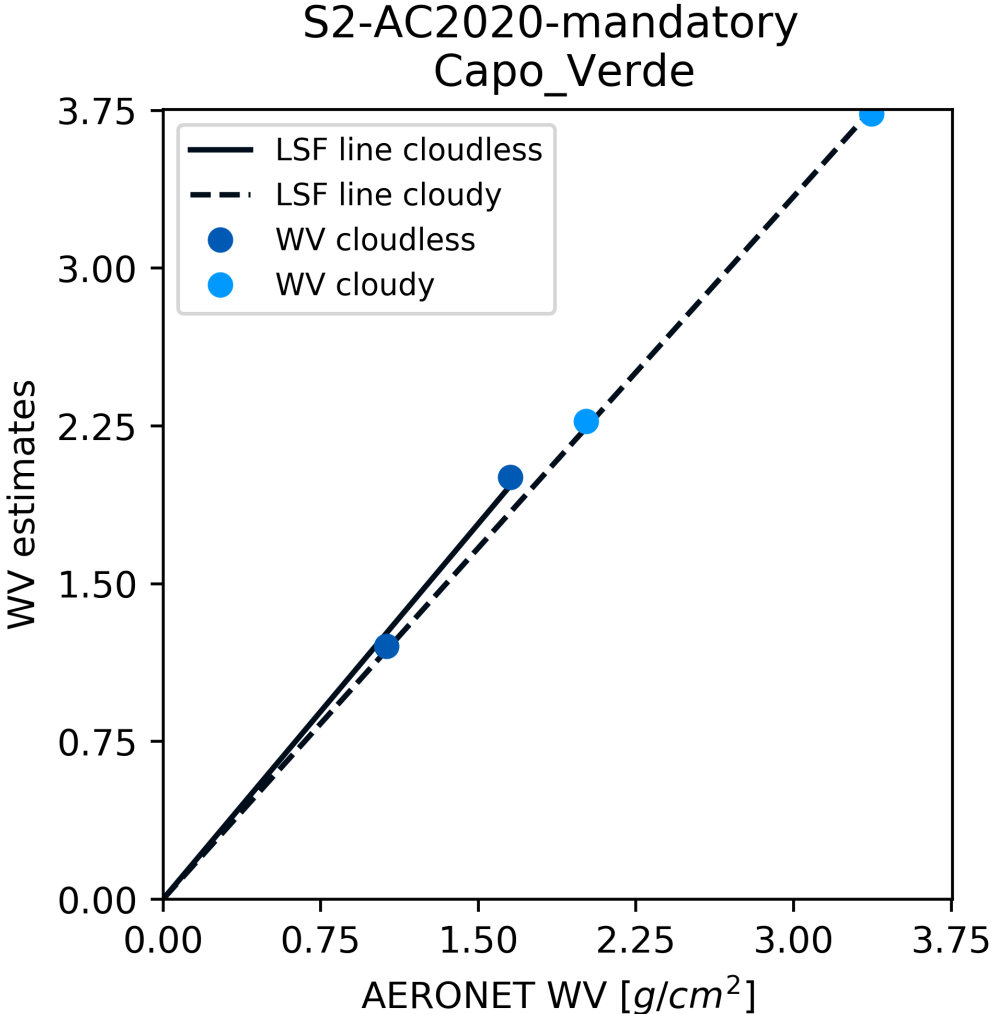

Arid: Capo_Verde

MACCS WITHOUT ADJACENCY AND SLOPE

Arid: Capo_Verde

MACCS WITH ADJACENCY AND SLOPE

Arid: Capo_Verde

S2-AC2020-mandatory

Arid: Capo_Verde

S2-AC2020-optional