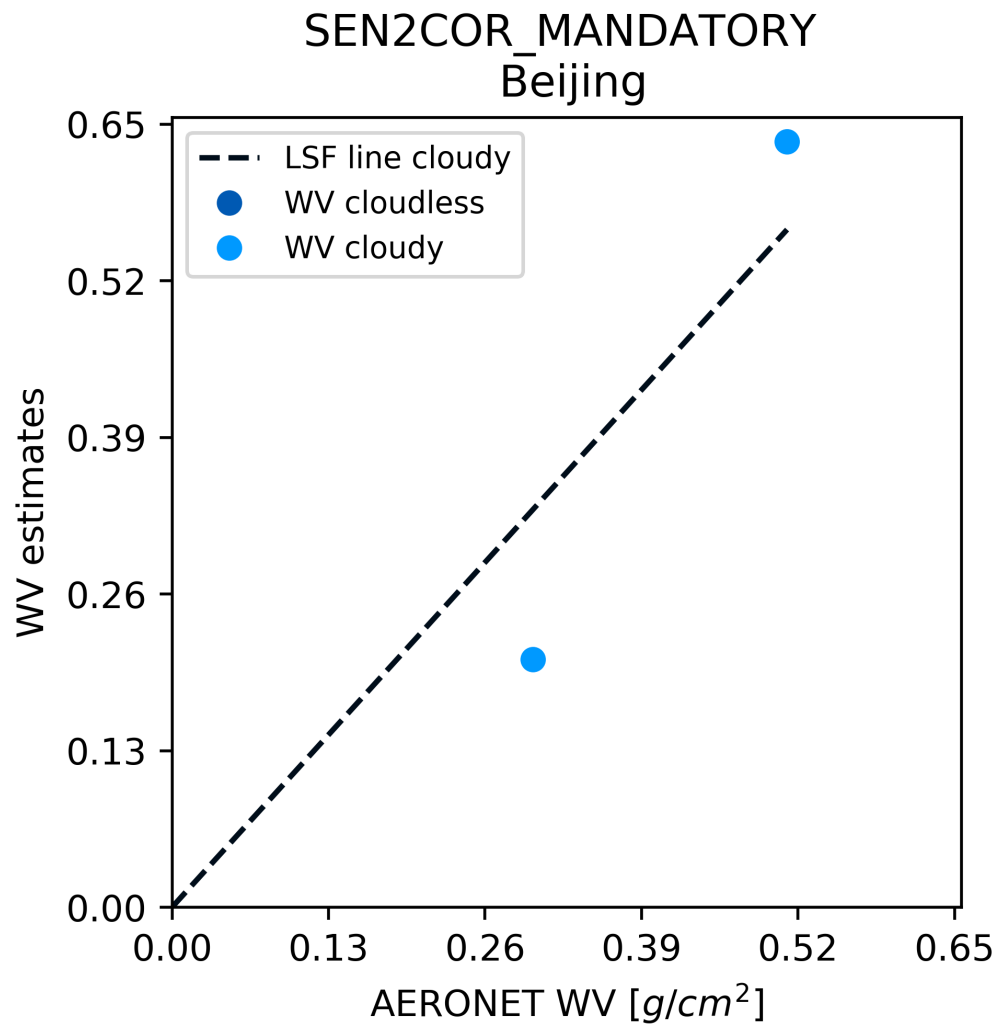

S2-AC2020-mandatory

Temperate: Beijing

S2-AC2020-optional

Temperate: Beijing

SCAPEM

Temperate: Beijing

SEN2COR_MANDATORY

Temperate: Beijing