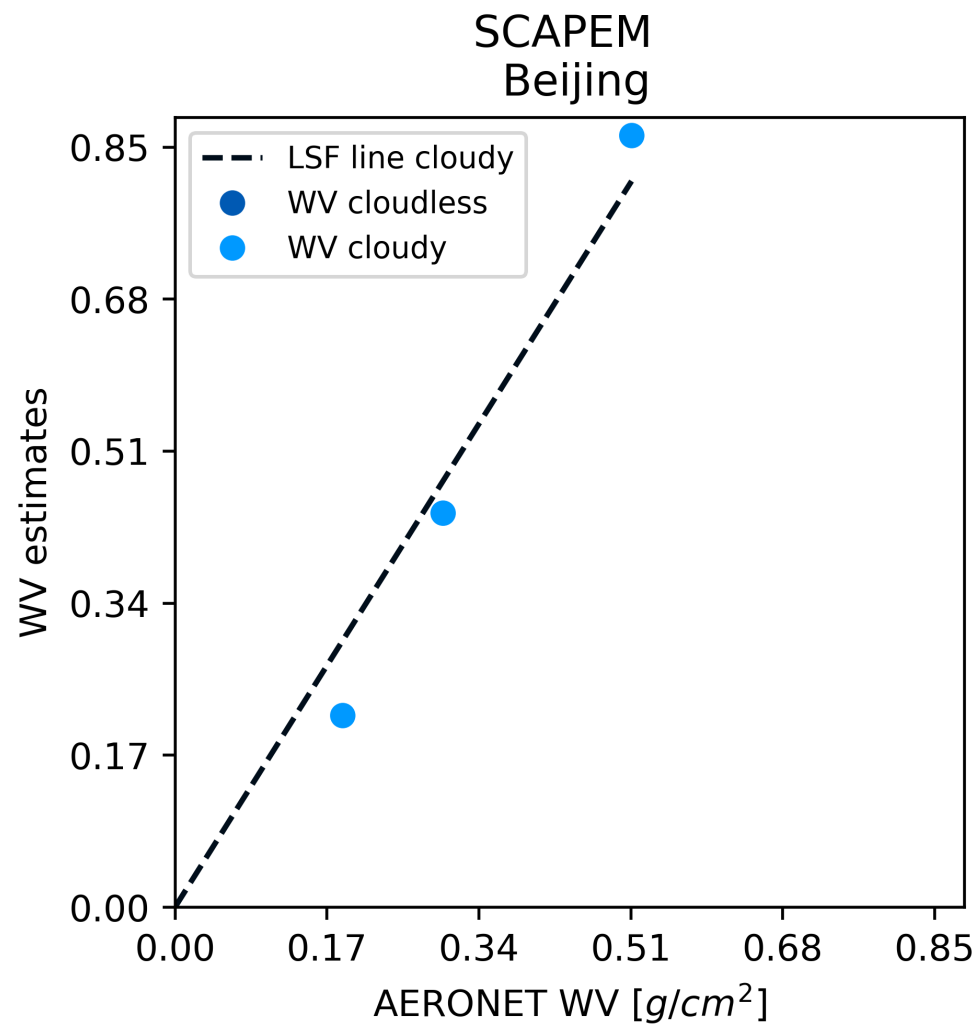

S2-AC2020-mandatory

Temperate: Beijing

S2-AC2020-optional

Temperate: Beijing

SCAPEM

Temperate: Beijing

SEN2COR_MANDATORY

Temperate: Beijing

SEN2COR_OPTIONAL

Temperate: Beijing

Temperate

>> 2. Canberra

FORCE

Temperate: Canberra

LaSRC

Temperate: Canberra