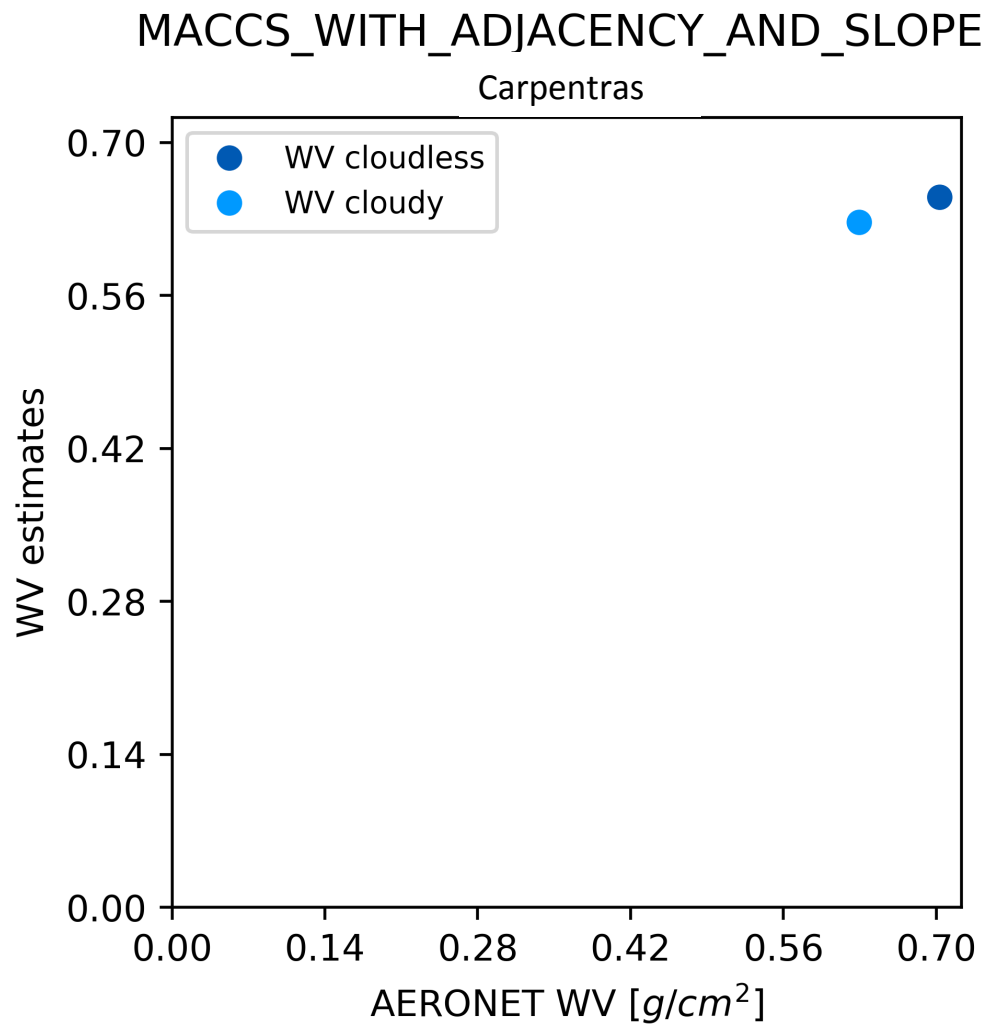

SEN2COR_OPTIONAL

Temperate: Beijing

Temperate

>> 2. Canberra

FORCE

Temperate: Canberra

LaSRC

Temperate: Canberra

S2-AC2020-mandatory

Temperate: Canberra

S2-AC2020-optional

Temperate: Canberra

SCAPEM

Temperate: Canberra

SEN2COR_MANDATORY

Temperate: Canberra

SEN2COR_OPTIONAL

Temperate: Canberra

Temperate

>> 4. Carpentras

LaSRC

Temperate: Carpentras

MACCS WITHOUT ADJACENCY AND SLOPE

Temperate: Carpentras

MACCS WITH ADJACENCY AND SLOPE

Temperate: Carpentras

Temperate

>> 5. GSFC

Brockmann

Temperate: GSFC

FORCE

Temperate: GSFC