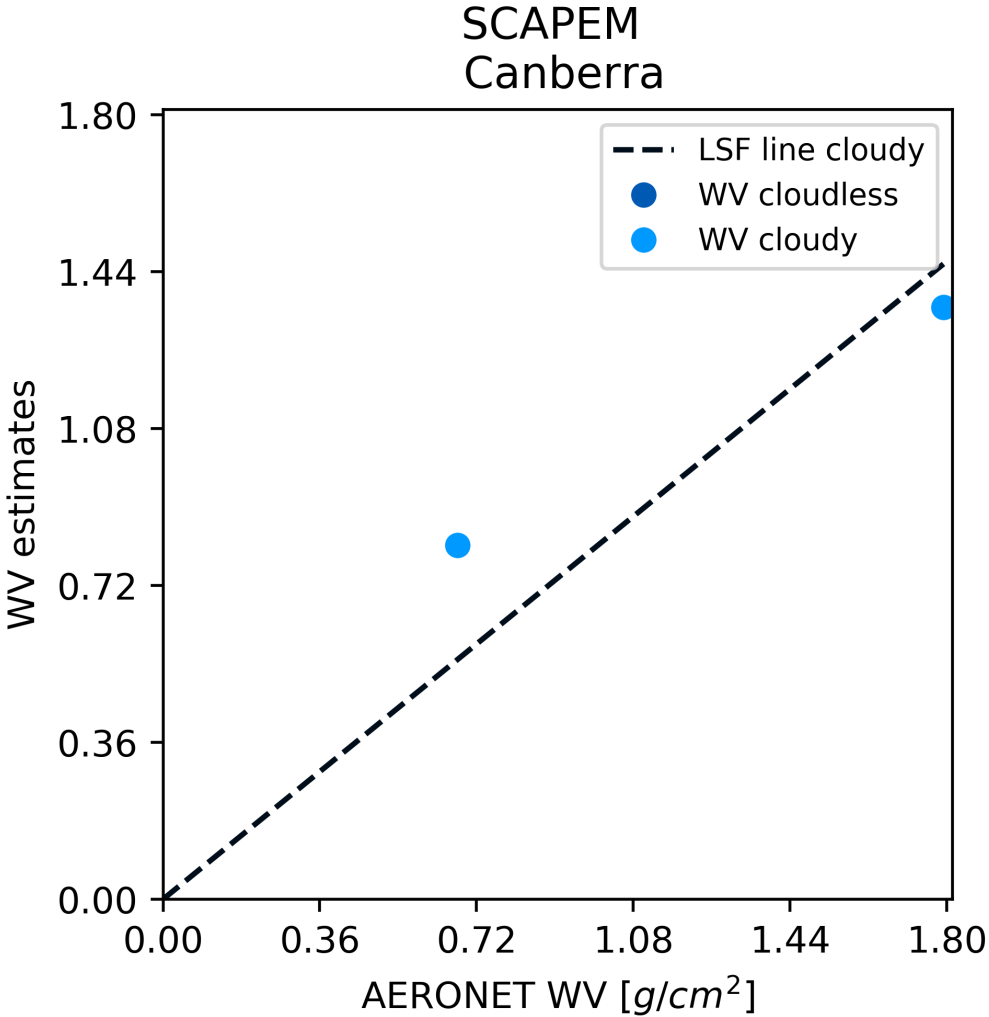

SEN2COR_OPTIONAL

Temperate: Beijing

Temperate

>> 2. Canberra

FORCE

Temperate: Canberra

LaSRC

Temperate: Canberra

S2-AC2020-mandatory

Temperate: Canberra

S2-AC2020-optional

Temperate: Canberra

SCAPEM

Temperate: Canberra

SEN2COR_MANDATORY

Temperate: Canberra

SEN2COR_OPTIONAL

Temperate: Canberra

Temperate

>> 4. Carpentras

LaSRC

Temperate: Carpentras

MACCS WITHOUT ADJACENCY AND SLOPE

Temperate: Carpentras