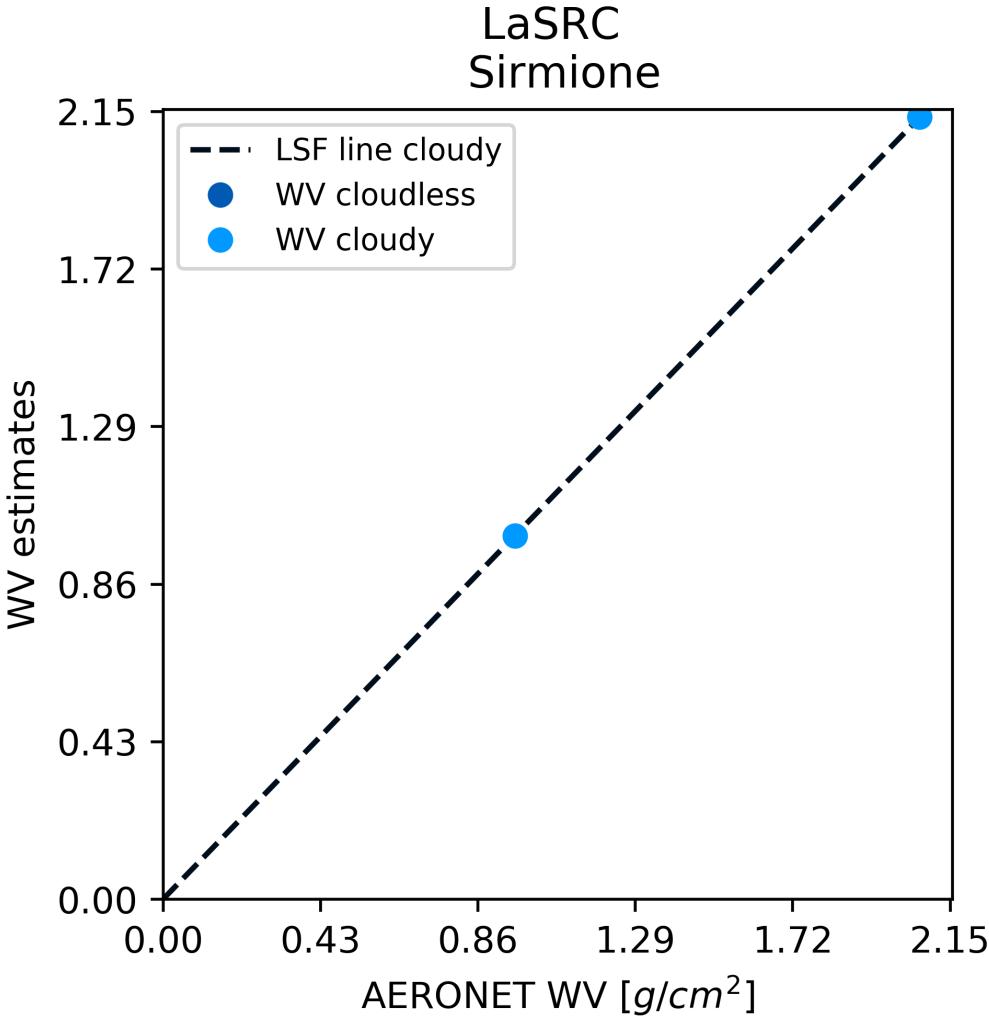

Boreal: Rimrock

SEN2COR_OPTIONAL

Boreal: Rimrock

Coastal

>> 16. Sirmione

Brockmann

Coastal: Sirmione

FORCE

Coastal: Sirmione

LaSRC

Coastal: Sirmione

S2-AC2020-mandatory

Coastal: Sirmione

SCAPEM

Coastal: Sirmione

SEN2COR_MANDATORY