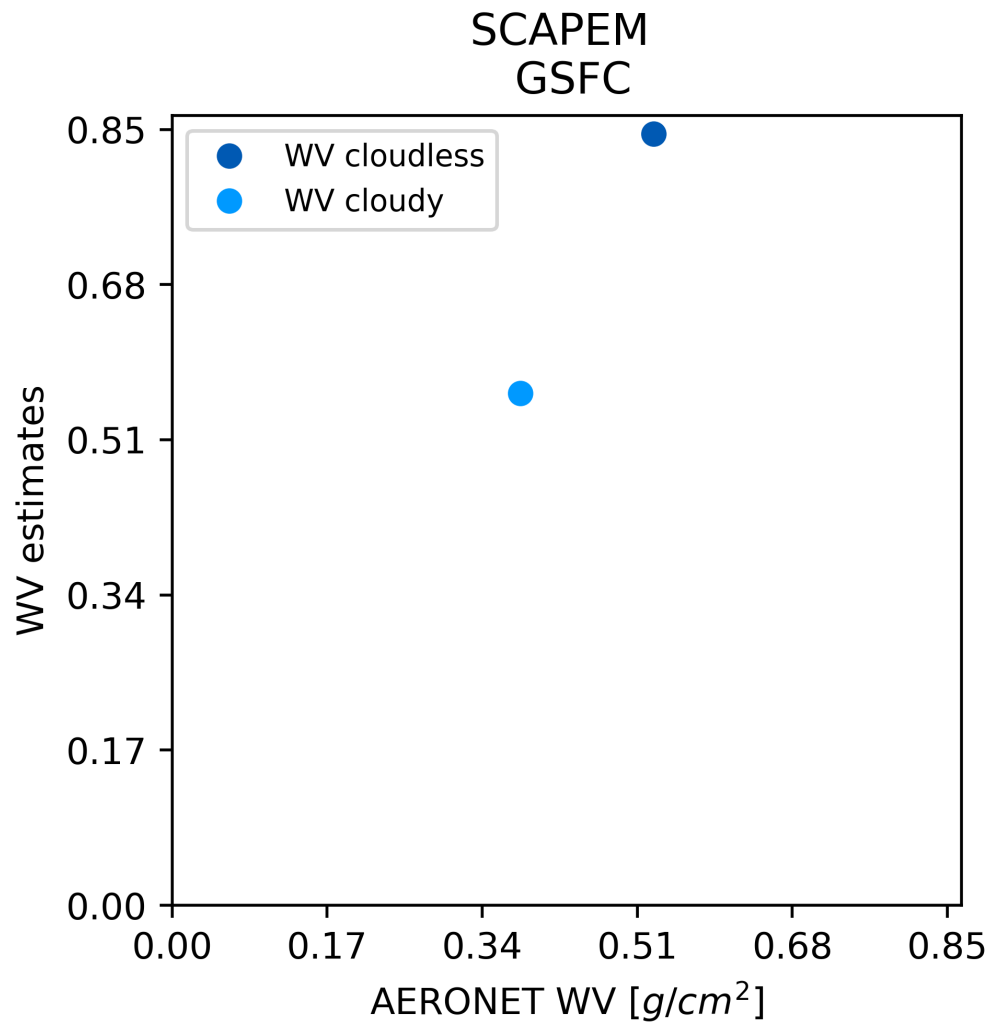

LaSRC

Temperate: GSFC

S2-AC2020-mandatory

Temperate: GSFC

S2-AC2020-optional

Temperate: GSFC

SCAPEM

Temperate: GSFC

SEN2COR_MANDATORY

Temperate: GSFC

SEN2COR_OPTIONAL

Temperate: GSFC

Temperate

>> 6. Pretoria

Brockmann

Temperate: Pretoria