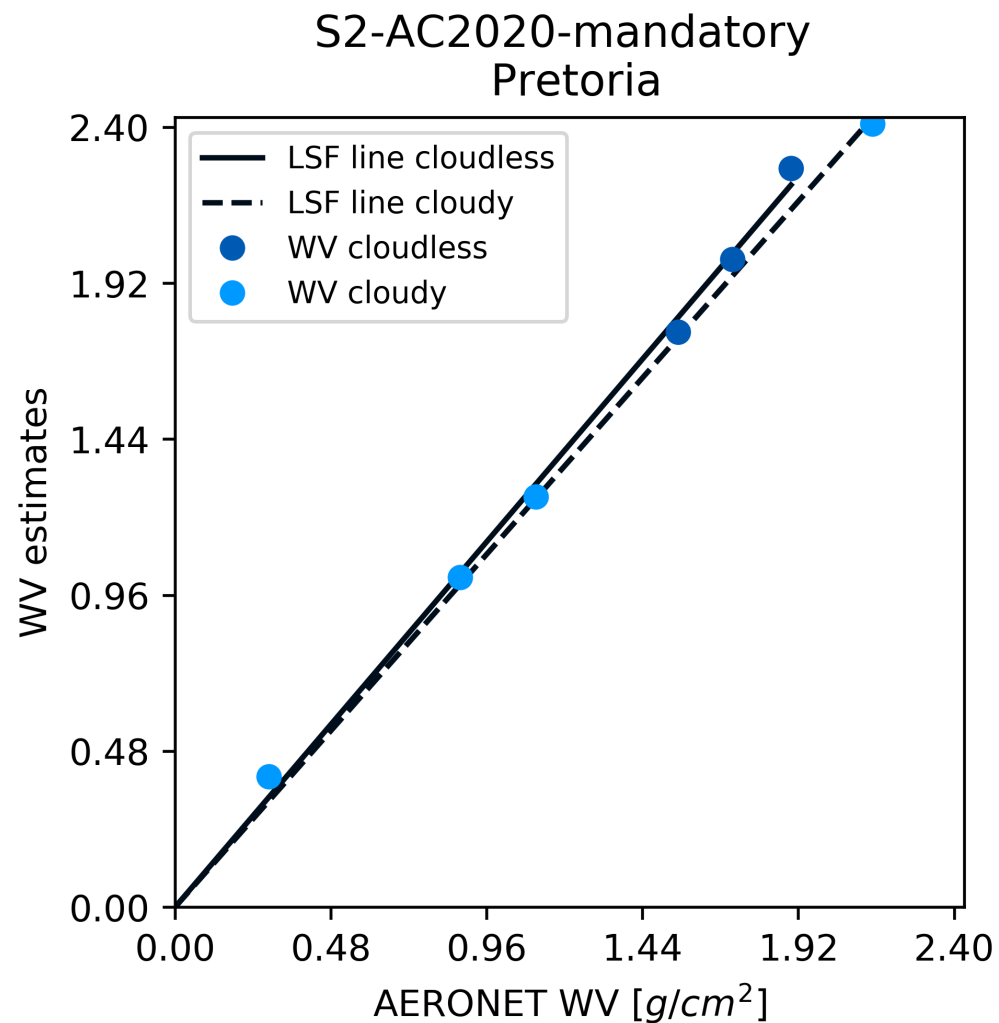

FORCE

Temperate: Pretoria

LaSRC

Temperate: Pretoria

MACCS WITHOUT ADJACENCY AND SLOPE

Temperate: Pretoria

MACCS_WITHOUT_ADJACENCY_AND_SLOPE
Pretoria

MACCS WITH ADJACENCY AND SLOPE

Temperate: Pretoria

S2-AC2020-mandatory

Temperate: Pretoria

S2-AC2020-optional

Temperate: Pretoria

SCAPEM

Temperate: Pretoria

SEN2COR_MANDATORY