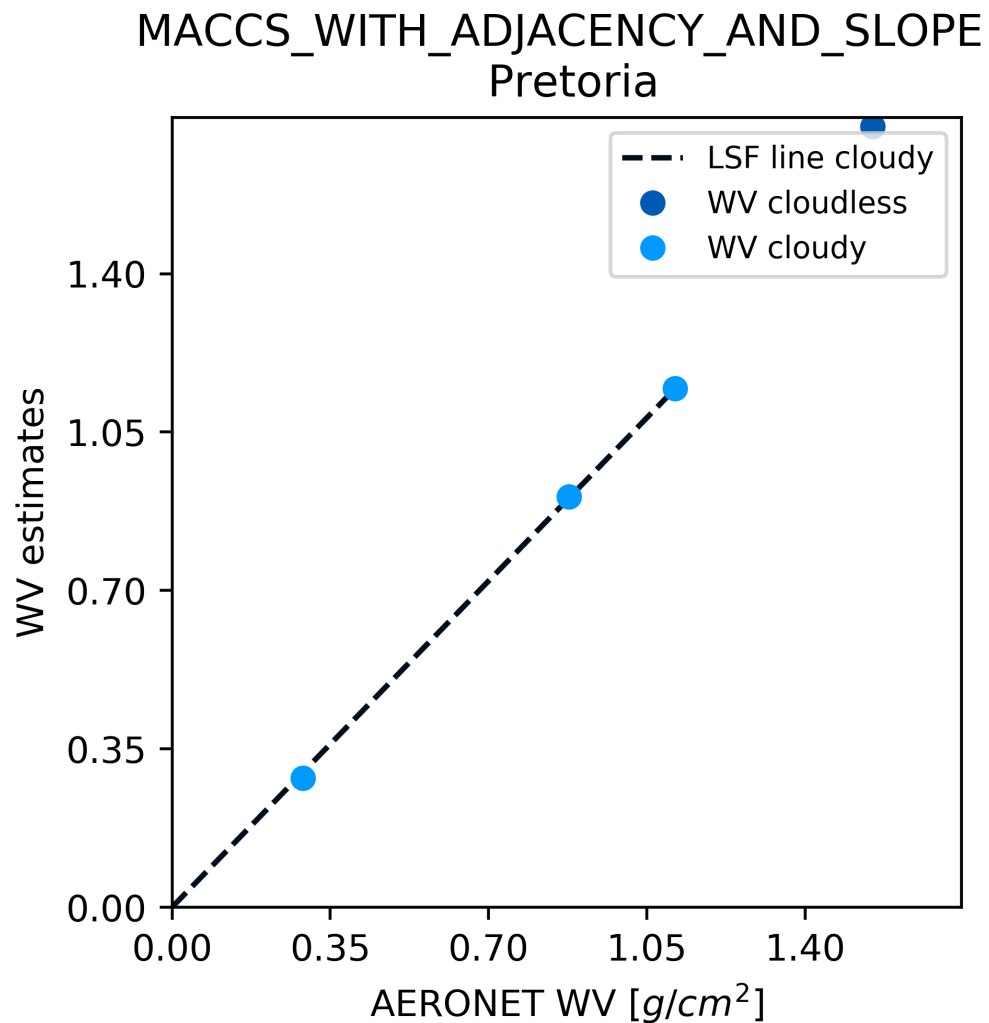

SEN2COR_MANDATORY

Temperate: GSFC

SEN2COR_OPTIONAL

Temperate: GSFC

Temperate

>> 6. Pretoria

Brockmann

Temperate: Pretoria

FORCE

Temperate: Pretoria

LaSRC

Temperate: Pretoria

MACCS WITHOUT ADJACENCY AND SLOPE

Temperate: Pretoria

MACCS_WITHOUT_ADJACENCY_AND_SLOPE
Pretoria

MACCS WITH ADJACENCY AND SLOPE

Temperate: Pretoria

S2-AC2020-mandatory

Temperate: Pretoria

S2-AC2020-optional

Temperate: Pretoria

SCAPEM

Temperate: Pretoria

SEN2COR_MANDATORY