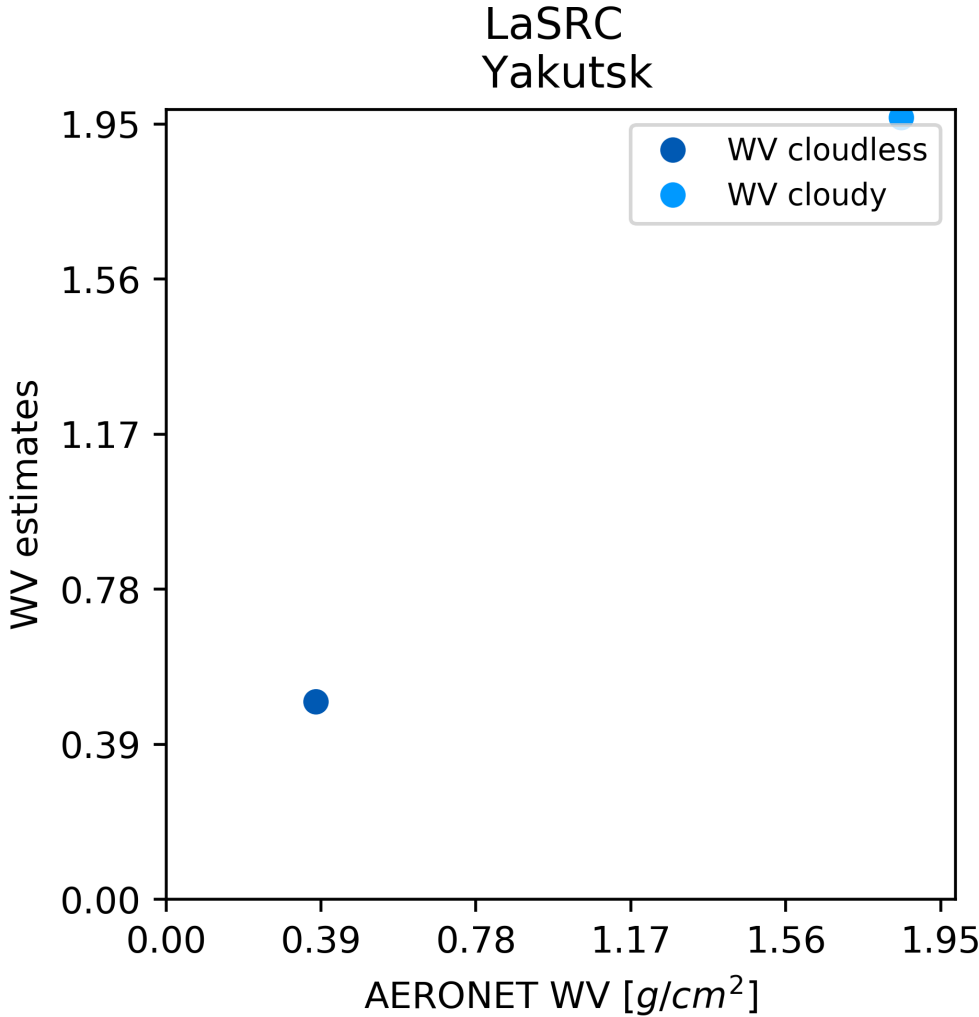

Temperate: Sioux_Falls

SEN2COR_MANDATORY

Temperate: Sioux_Falls

SEN2COR_OPTIONAL

Temperate: Sioux_Falls

Temperate

>> 8. Yakutsk

FORCE

Temperate: Yakutsk

LaSRC

Temperate: Yakutsk

S2-AC2020-optional

Temperate: Yakutsk

SCAPEM

Temperate: Yakutsk

SEN2COR_MANDATORY