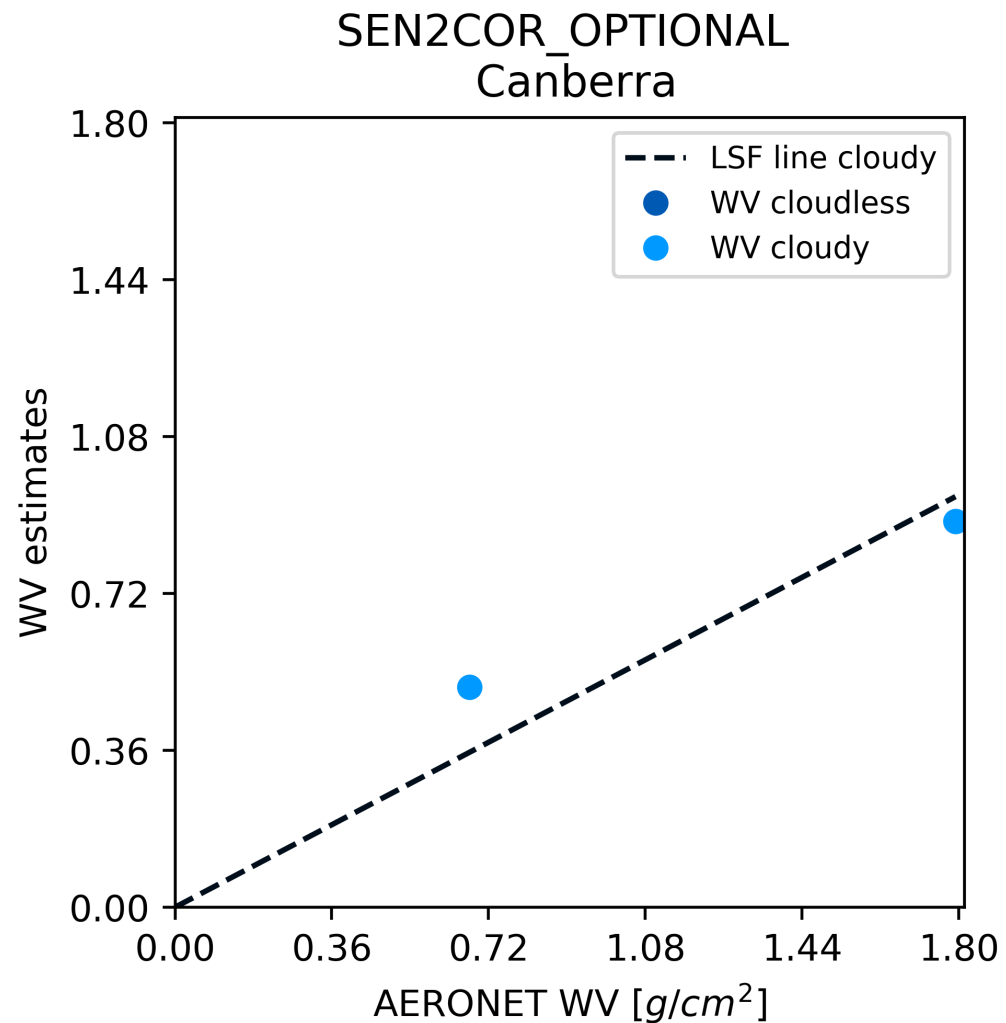

SEN2COR_OPTIONAL

Temperate: Canberra