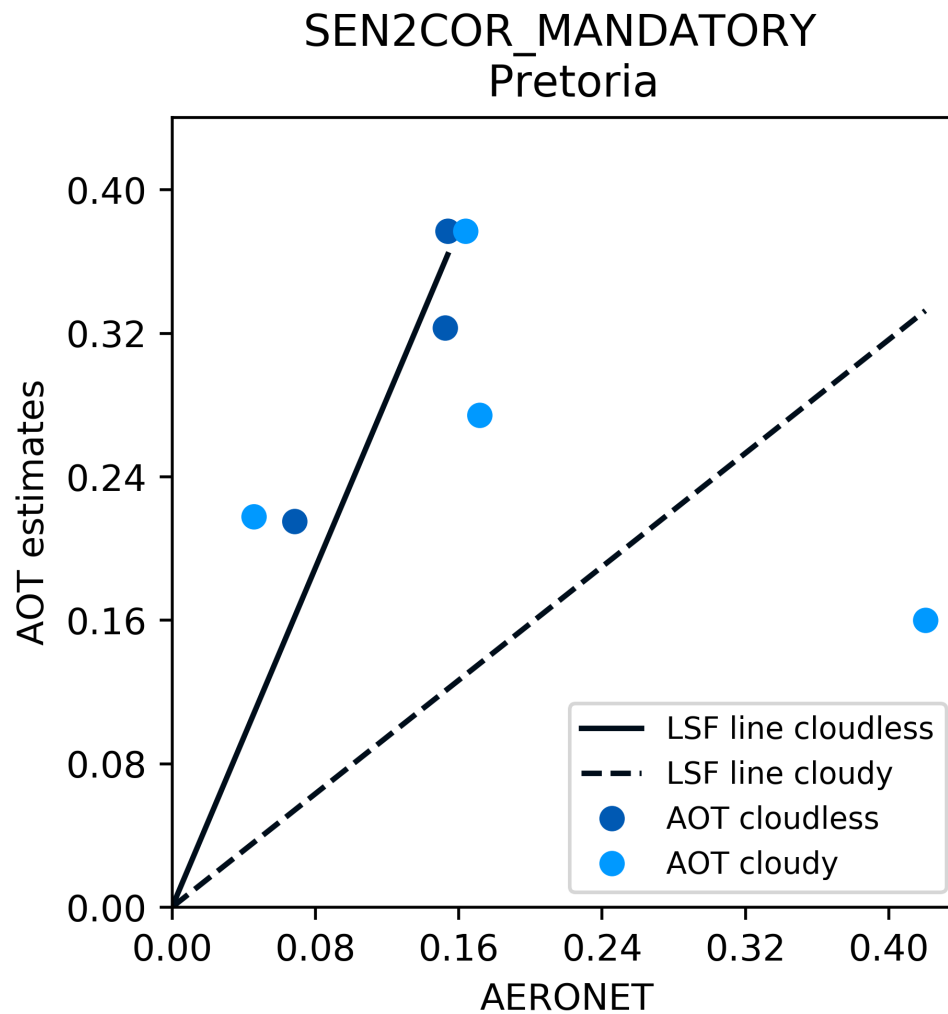

SEN2COR_MANDATORY

Temperate: Pretoria