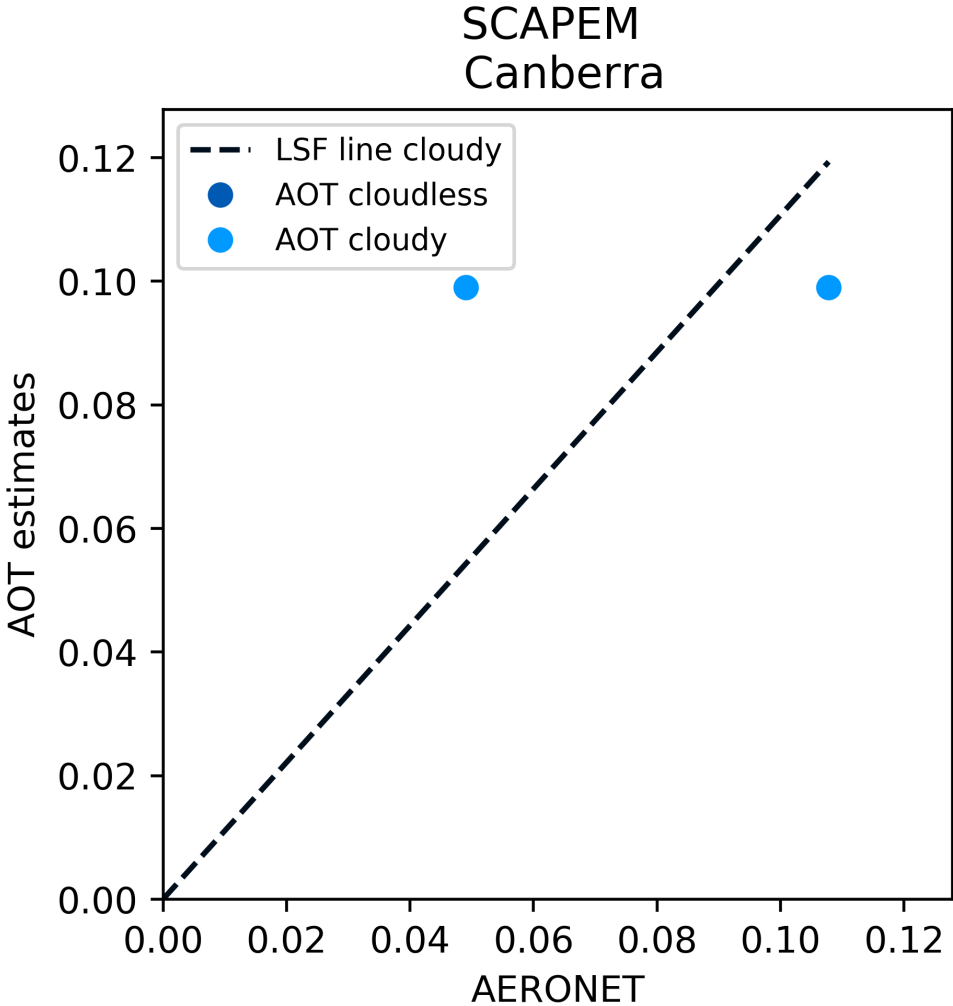

S2-AC2020-mandatory

Temperate: Canberra

S2-AC2020-optional

Temperate: Canberra

SCAPEM

Temperate: Canberra

SEN2COR_MANDATORY

Temperate: Canberra