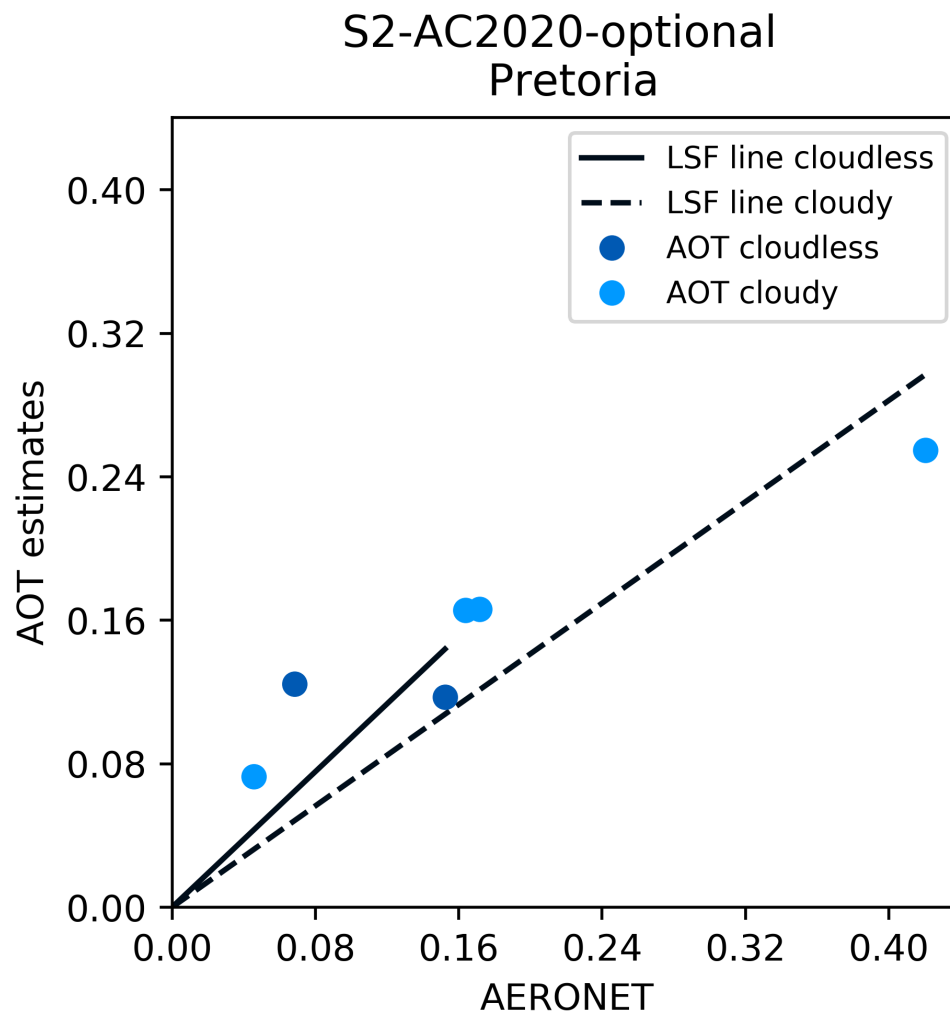

MACCS WITHOUT ADJACENCY AND SLOPE

Temperate: Pretoria

MACCS WITH ADJACENCY AND SLOPE

Temperate: Pretoria

S2-AC2020-mandatory

Temperate: Pretoria

S2-AC2020-optional

Temperate: Pretoria