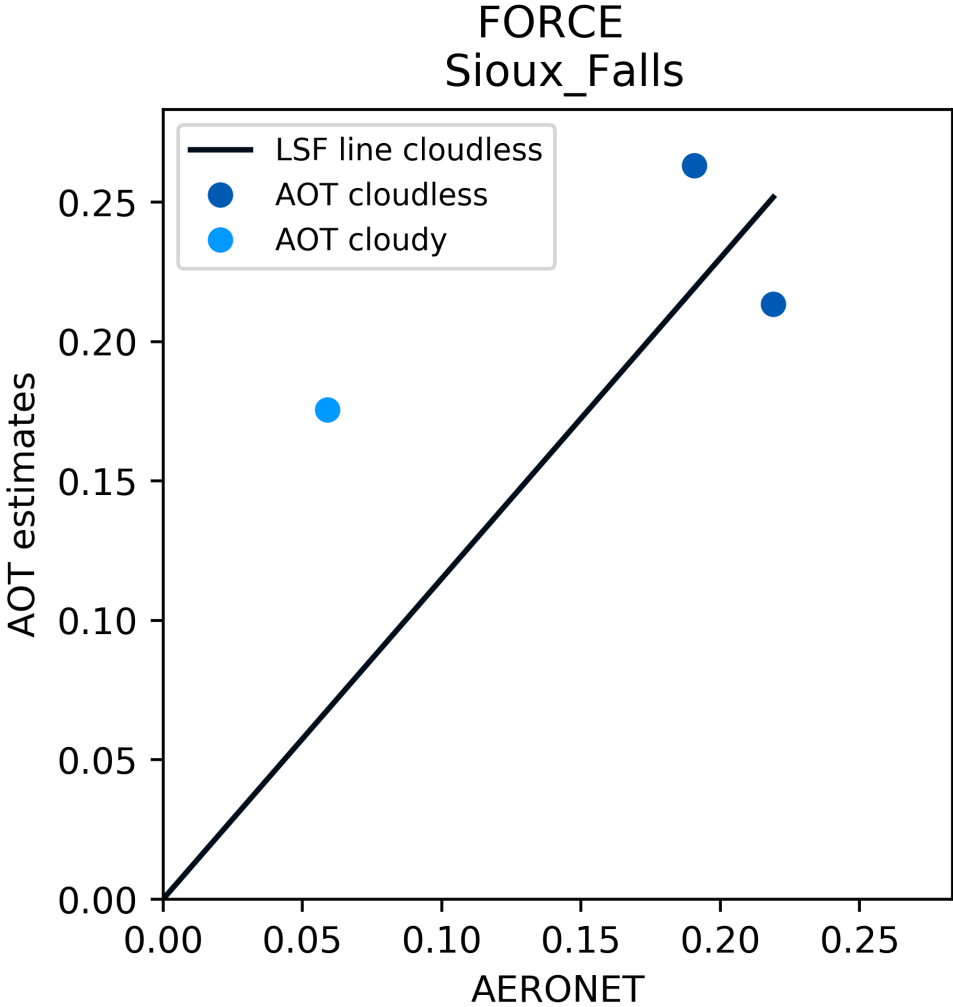

FORCE

Temperate: Sioux_Falls