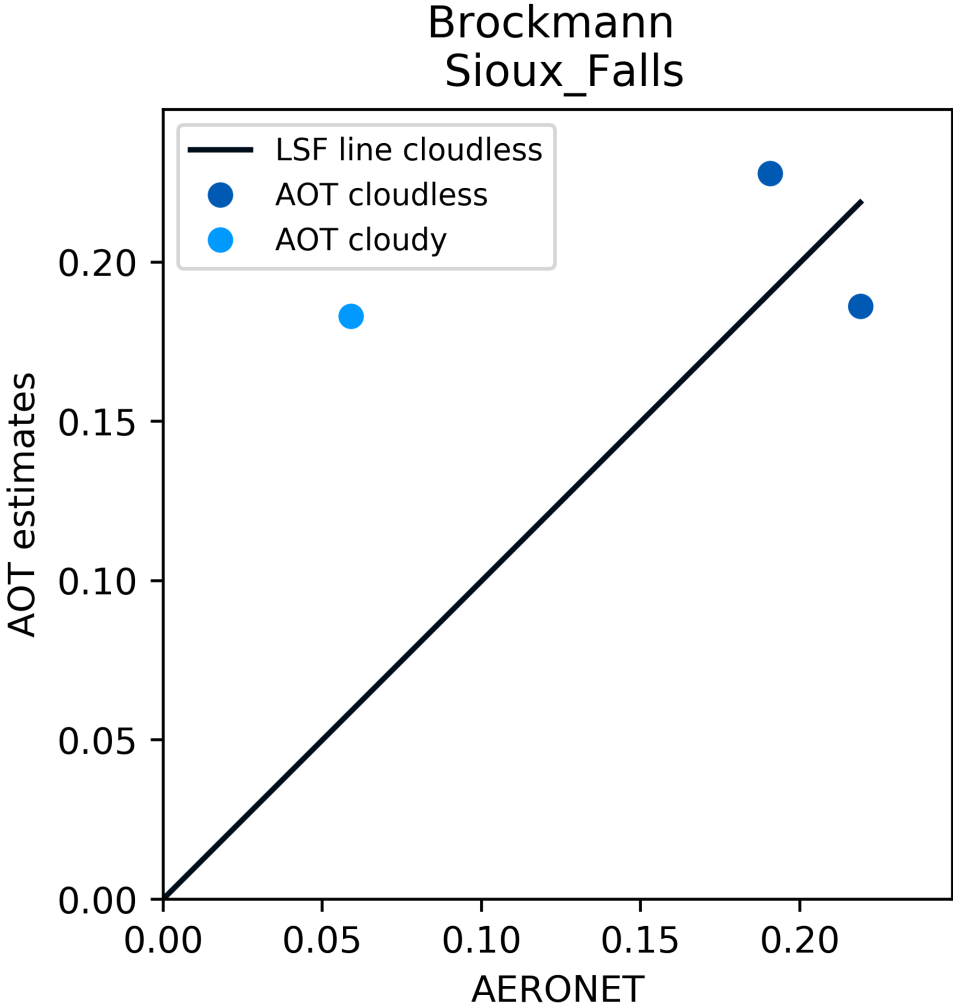

Brockmann

Temperate: Sioux_Falls