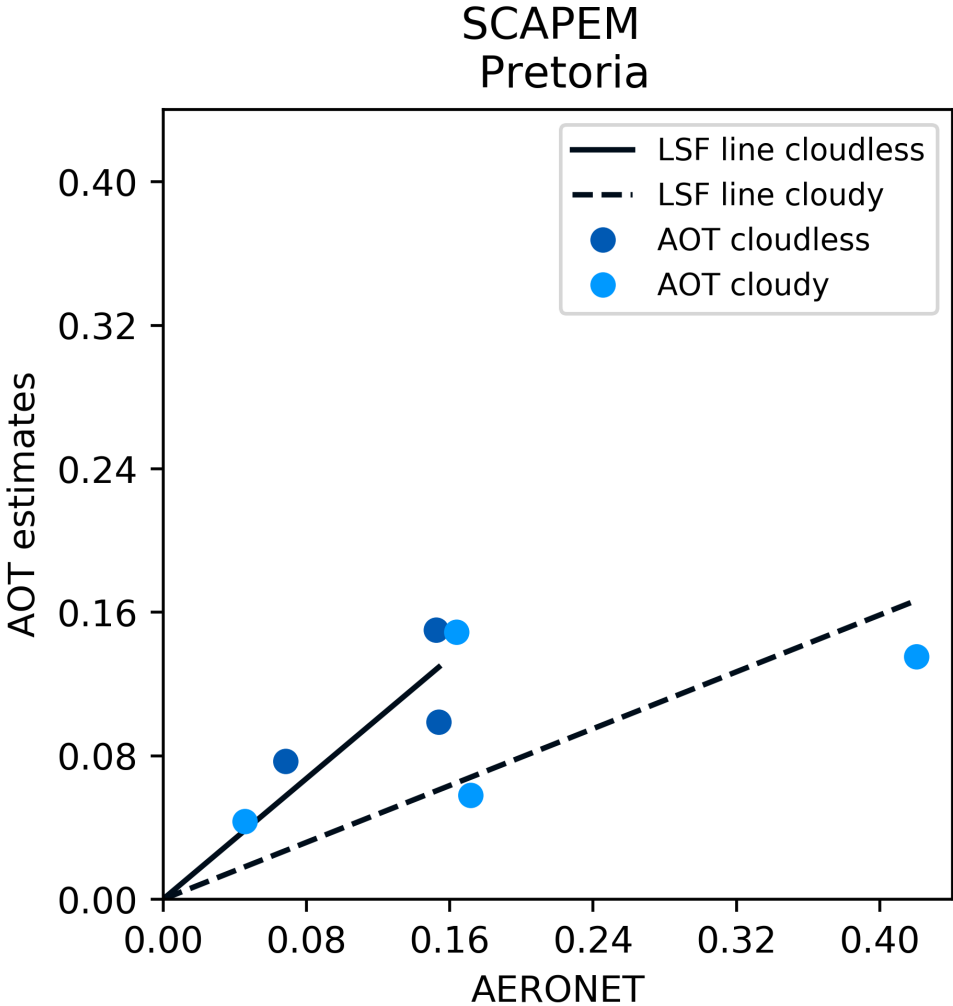

SCAPEM

Temperate: Pretoria