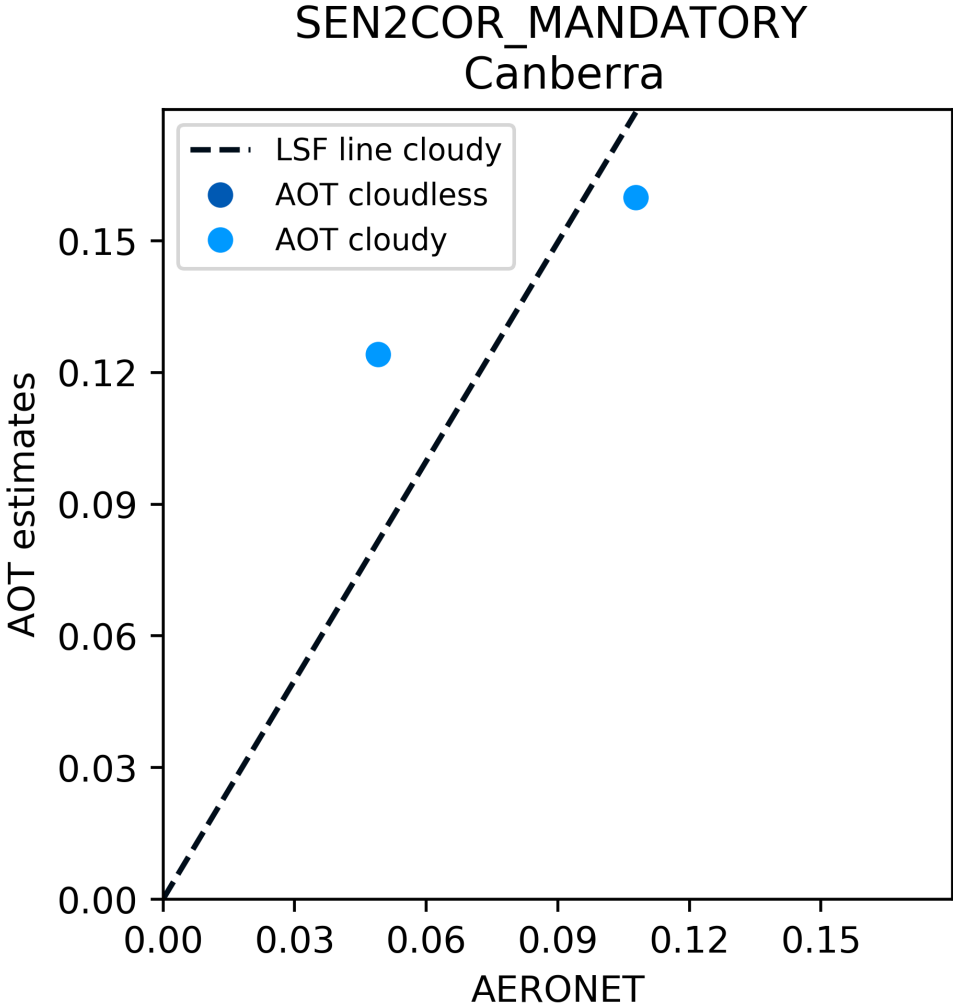

S2-AC2020-mandatory

Temperate: Canberra

S2-AC2020-optional

Temperate: Canberra

SCAPEM

Temperate: Canberra

SEN2COR_MANDATORY

Temperate: Canberra