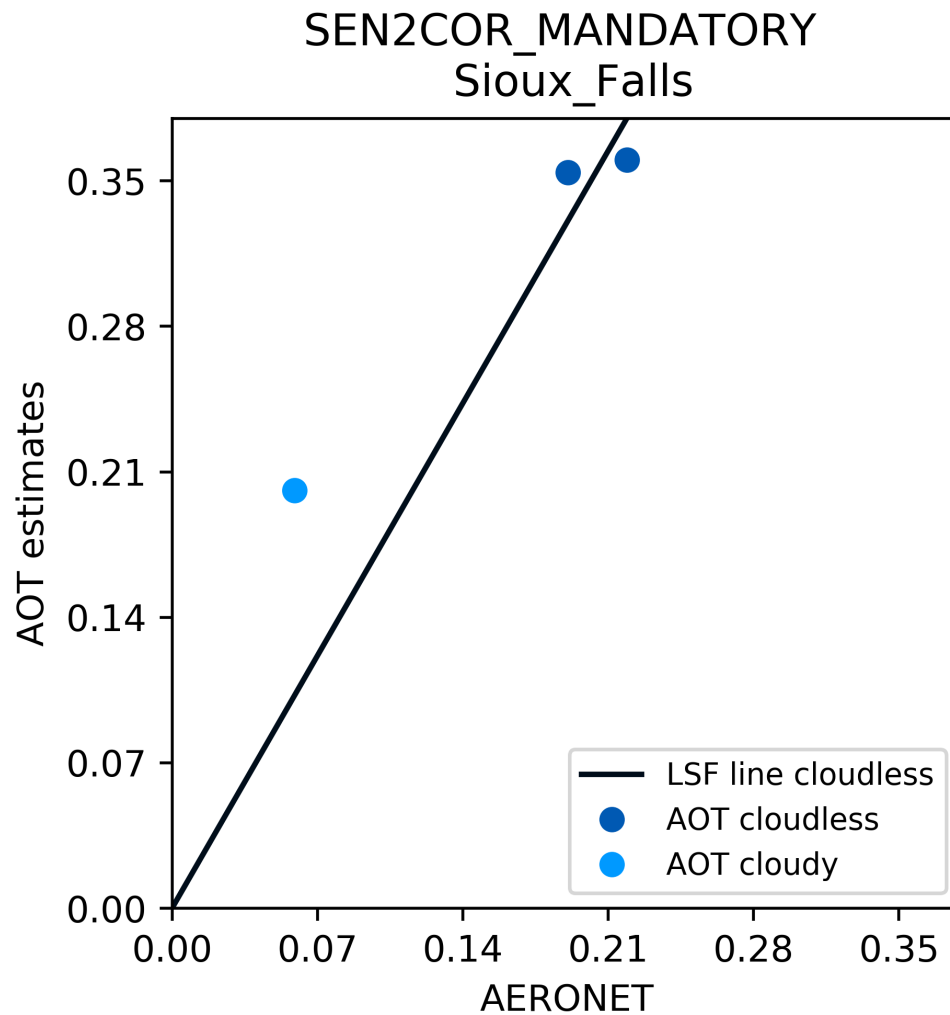

MACCS_WITHOUT_ADJACENCY_AND_SLOPE
Sioux_Falls

MACCS WITH ADJACENCY AND SLOPE

Temperate: Sioux_Falls

S2-AC2020-mandatory

Temperate: Sioux_Falls

SEN2COR_MANDATORY

Temperate: Sioux_Falls

SEN2COR_OPTIONAL