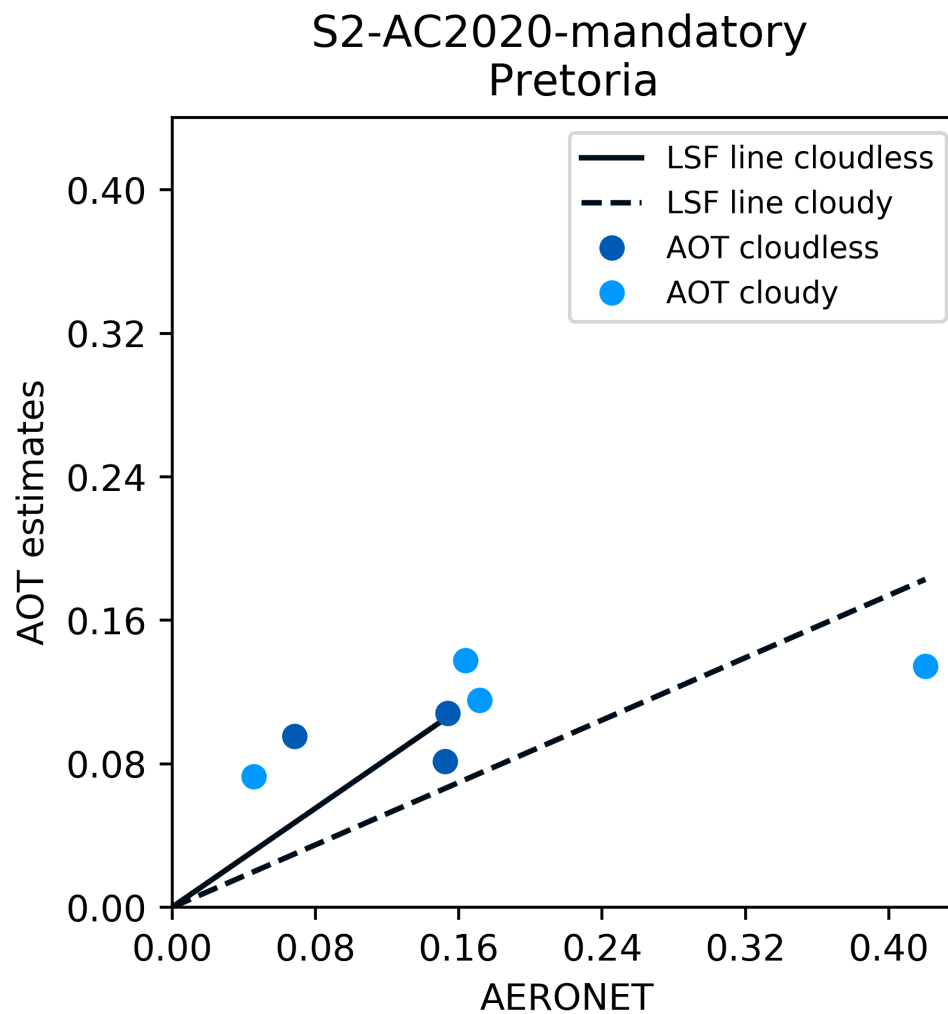

MACCS WITHOUT ADJACENCY AND SLOPE

Temperate: Pretoria

MACCS WITH ADJACENCY AND SLOPE

Temperate: Pretoria

S2-AC2020-mandatory

Temperate: Pretoria

S2-AC2020-optional

Temperate: Pretoria