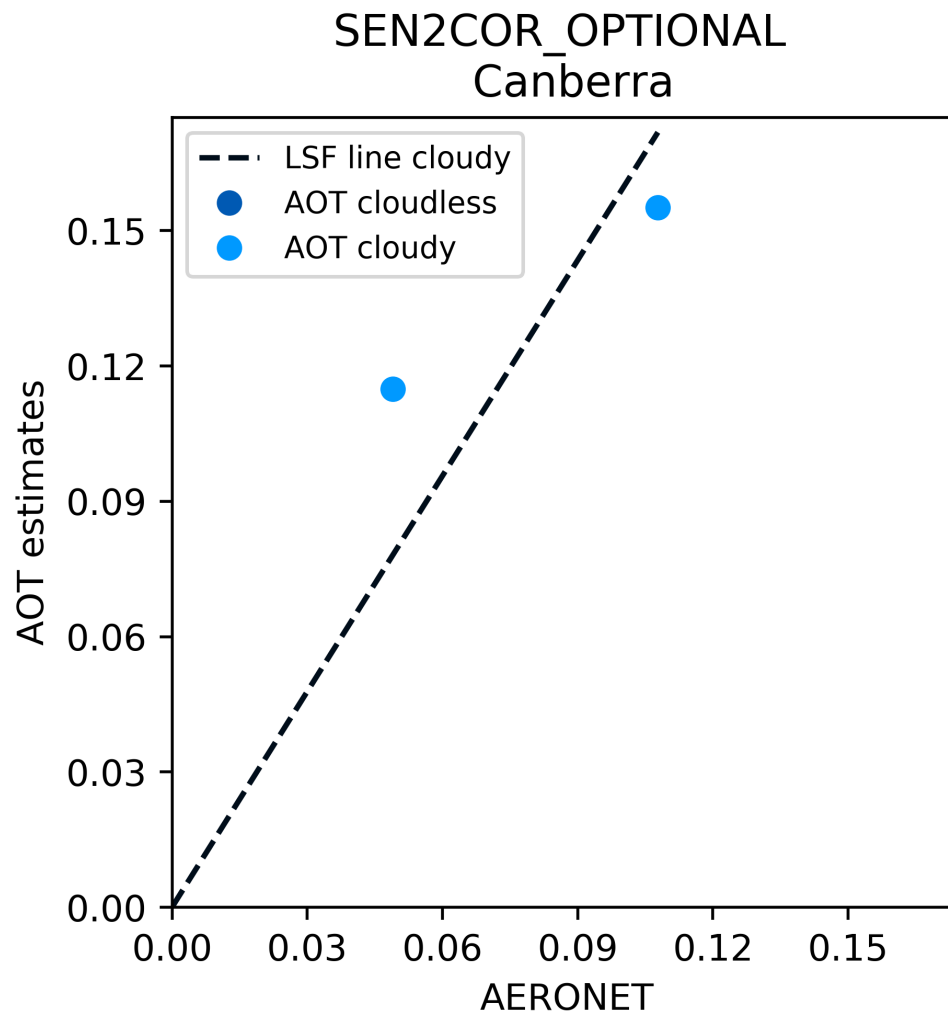

SEN2COR_OPTIONAL

Temperate: Canberra