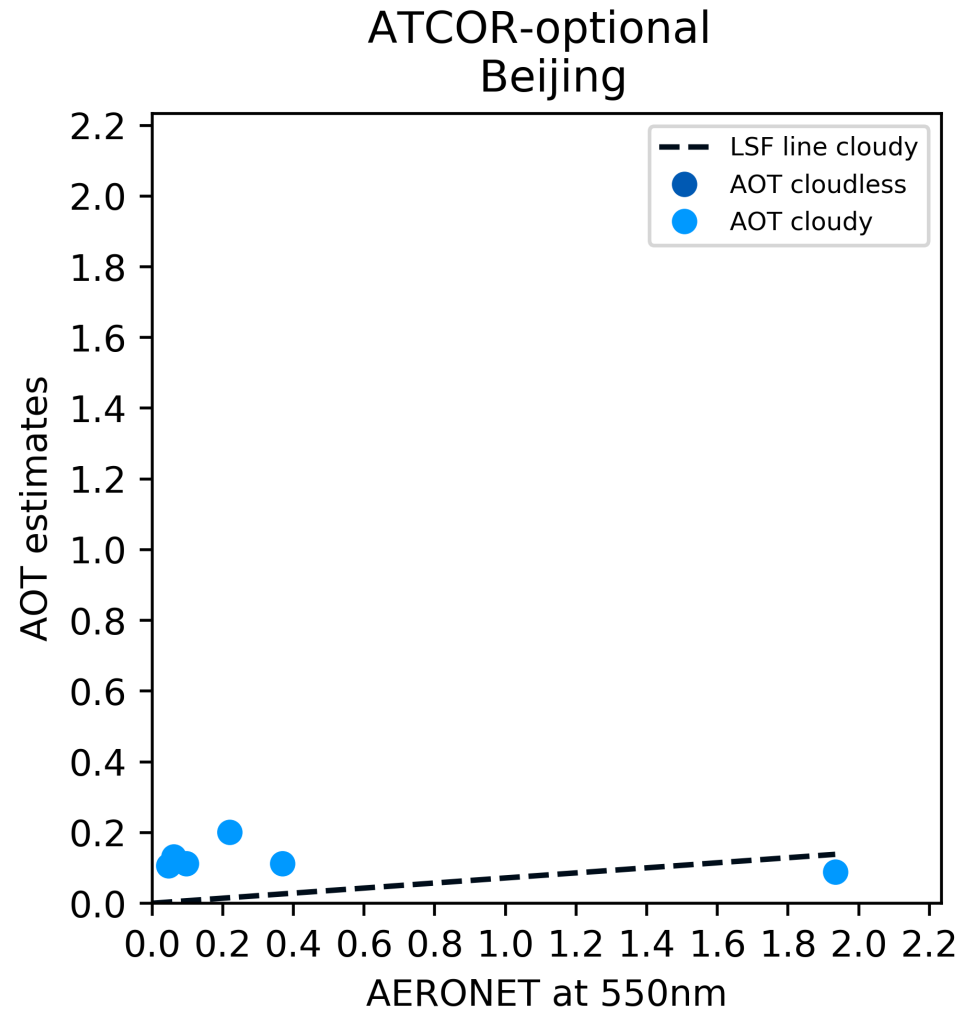

ACOLITE

Temperate: **Beijing**

ATCOR-mandatory

Temperate: **Beijing**

ATCOR-optional

Temperate: **Beijing**

FORCE

Temperate: **Beijing**