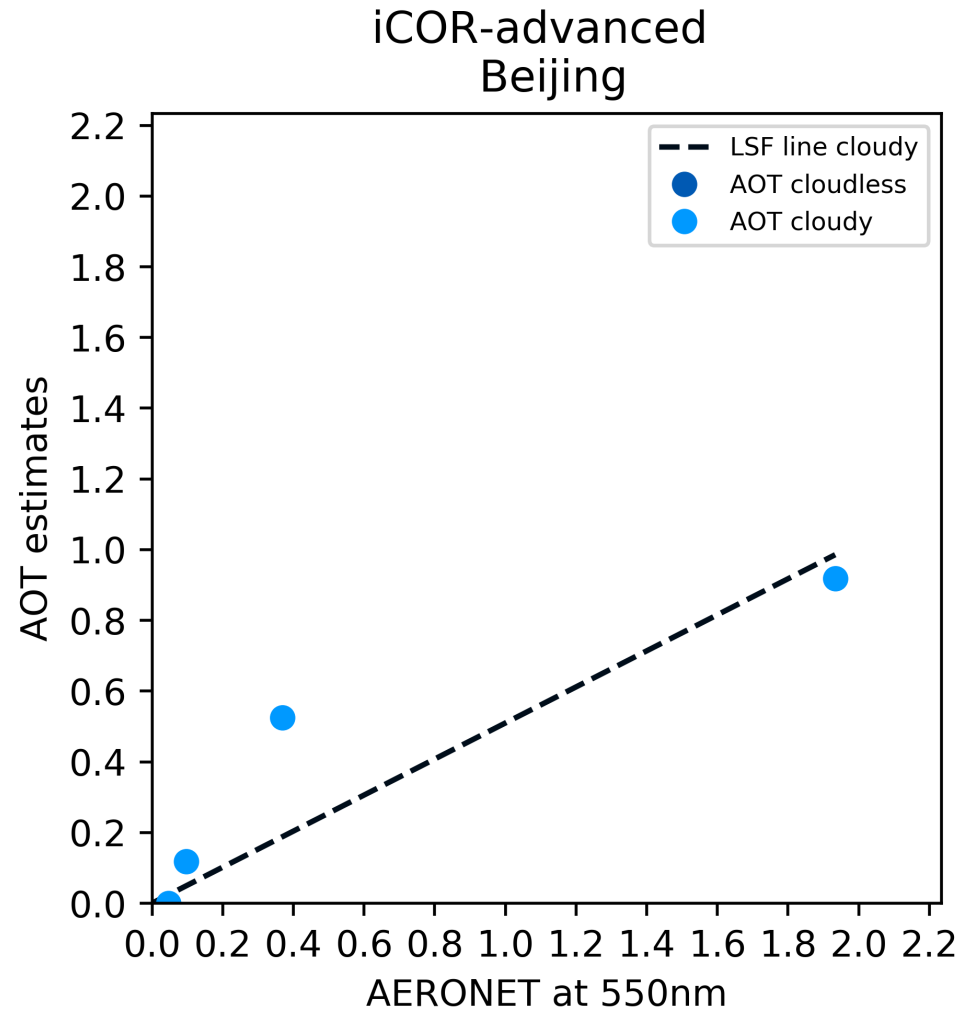

iCOR-advanced

Temperate: **Beijing**