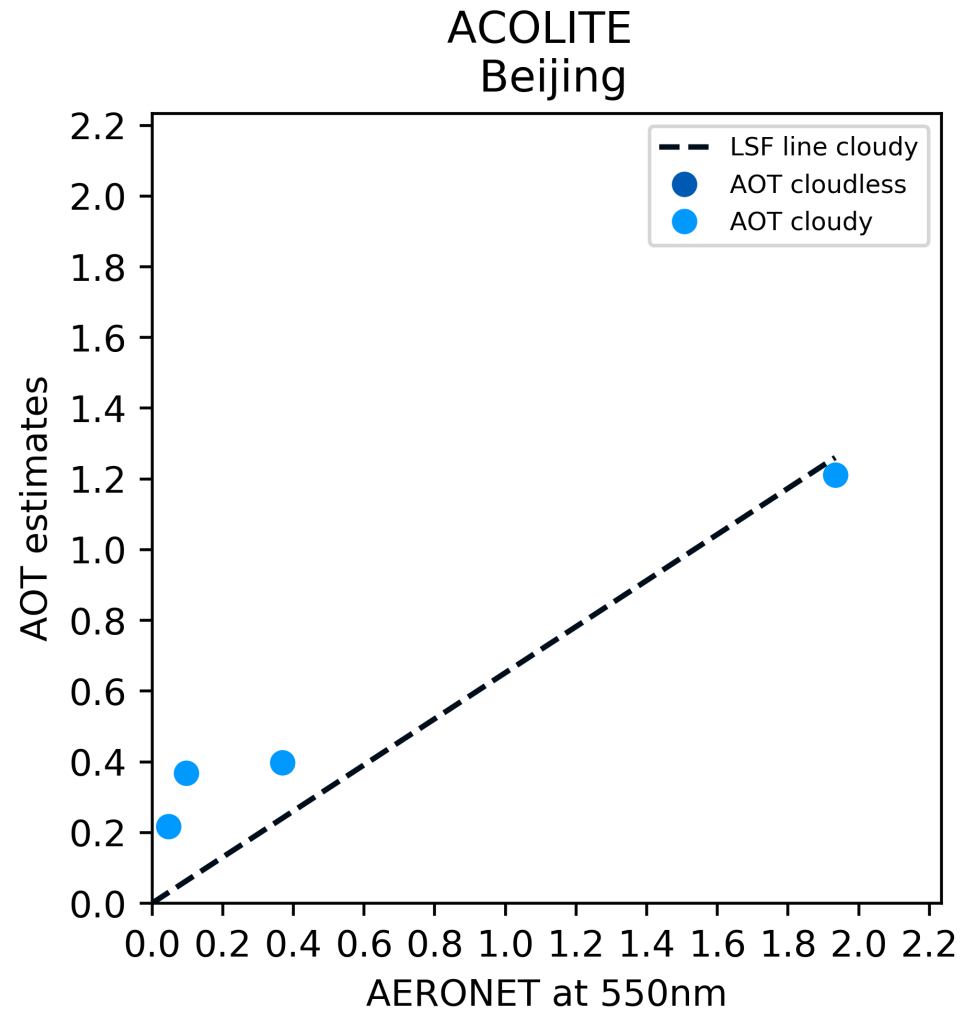

ACOLITE

Temperate: **Beijing**

ATCOR-mandatory

Temperate: **Beijing**

ATCOR-optional

Temperate: **Beijing**

FORCE

Temperate: **Beijing**