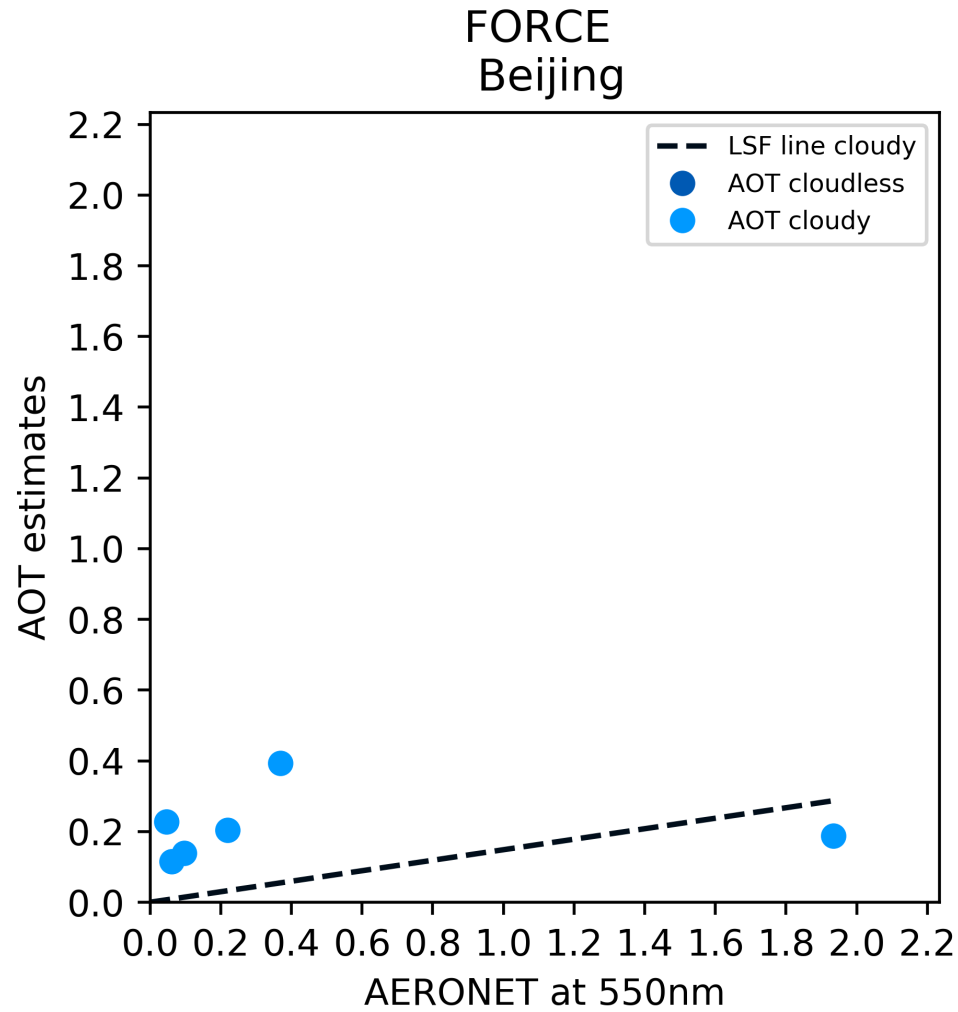

ACOLITE

Temperate: **Beijing**

ATCOR-mandatory

Temperate: **Beijing**

ATCOR-optional

Temperate: **Beijing**

FORCE

Temperate: **Beijing**