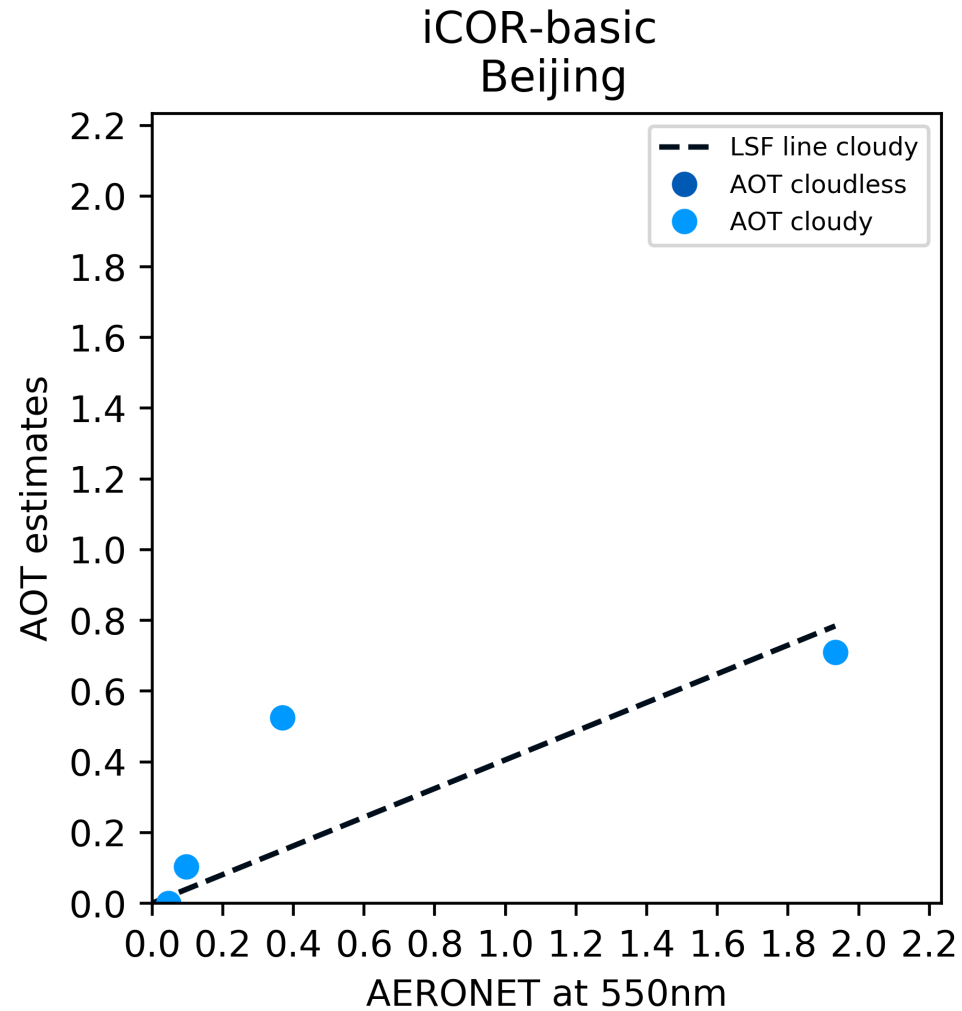

iCOR-basic

Temperate: **Beijing**