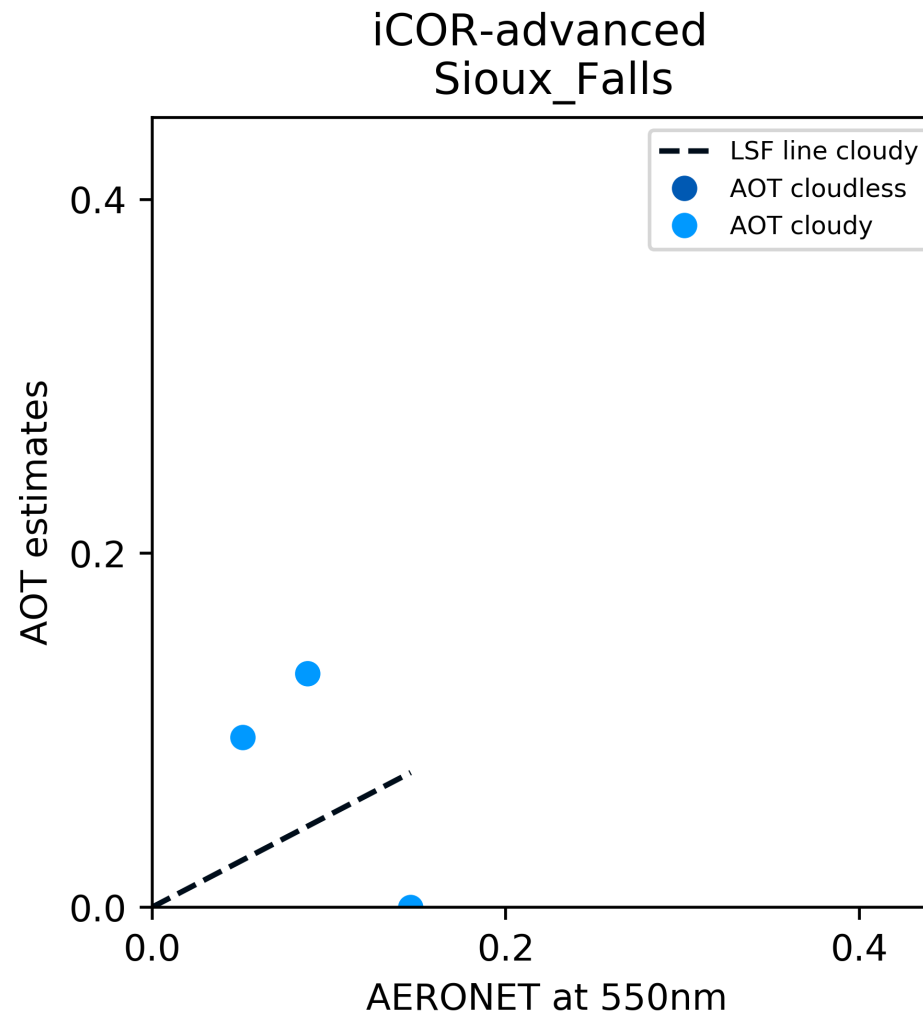

iCOR-advanced

Temperate: **Sioux_Falls**