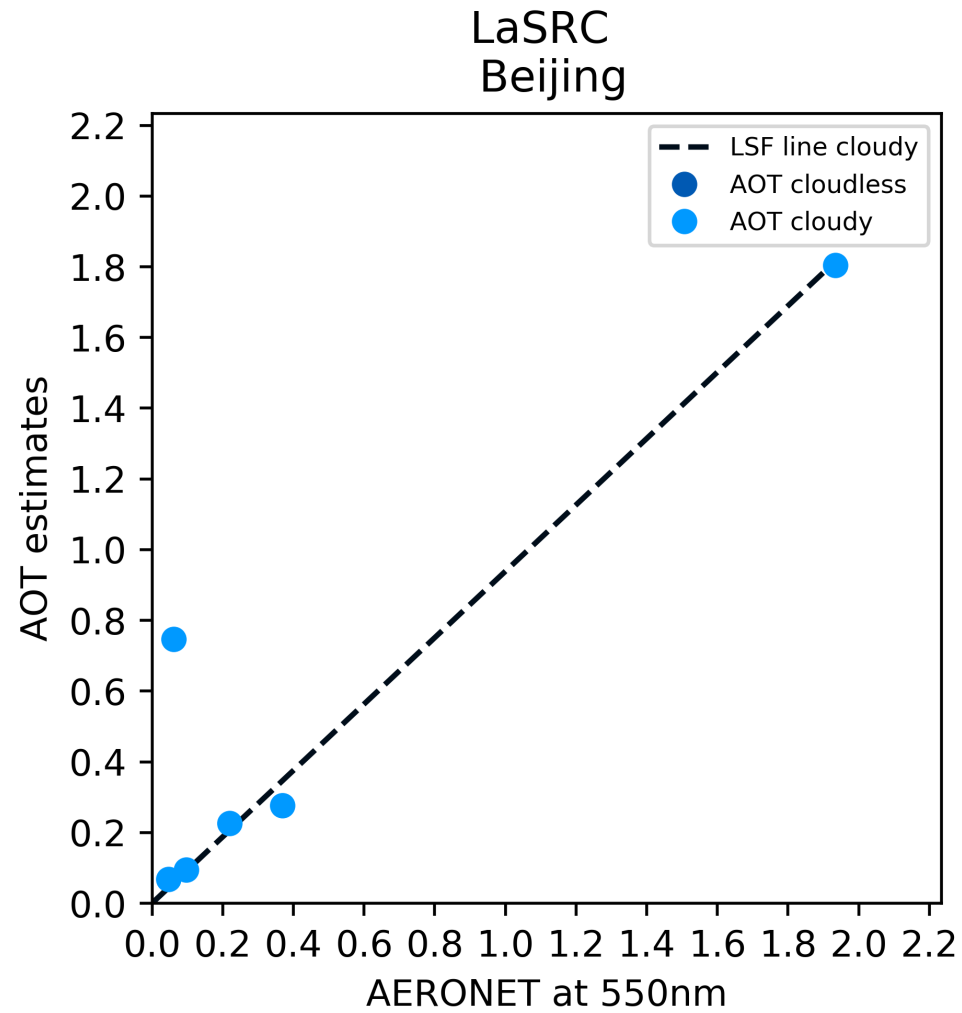

LaSRC

Temperate: **Beijing**