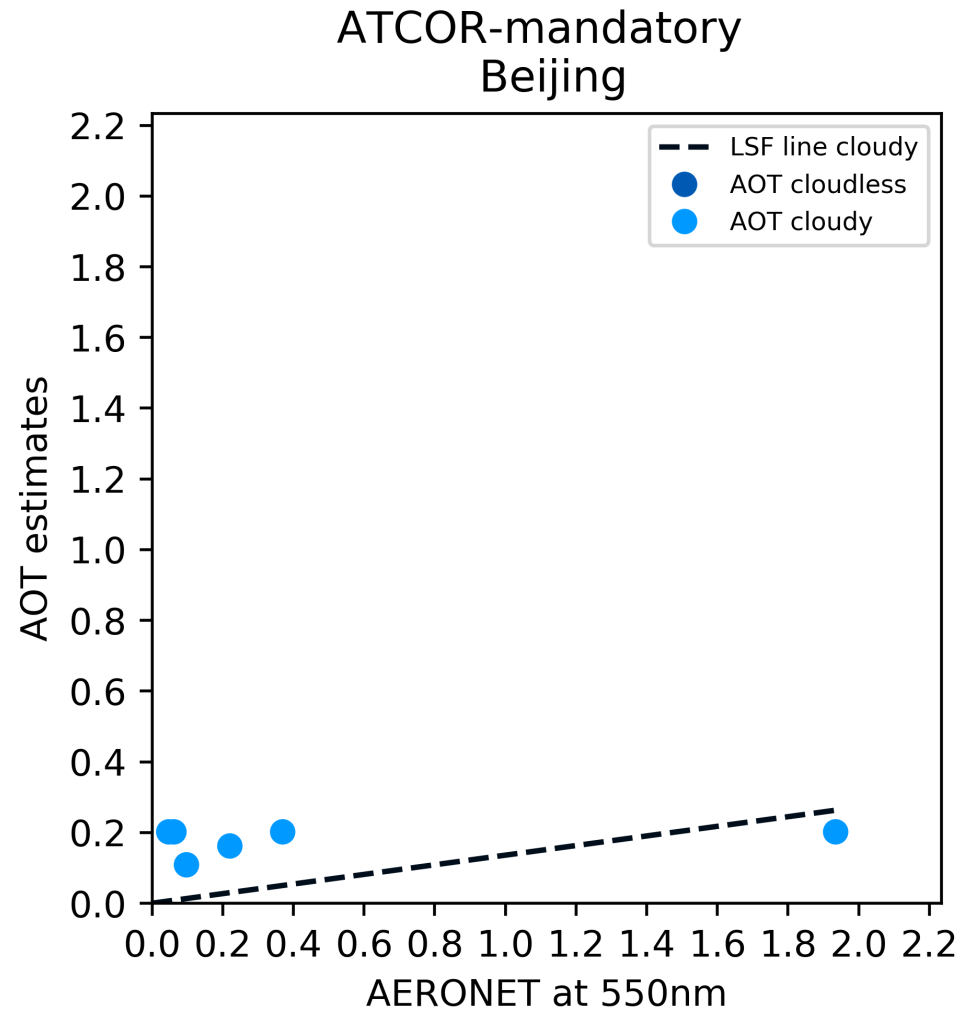

ACOLITE

Temperate: **Beijing**

ATCOR-mandatory

Temperate: **Beijing**

ATCOR-optional

Temperate: **Beijing**

FORCE

Temperate: **Beijing**