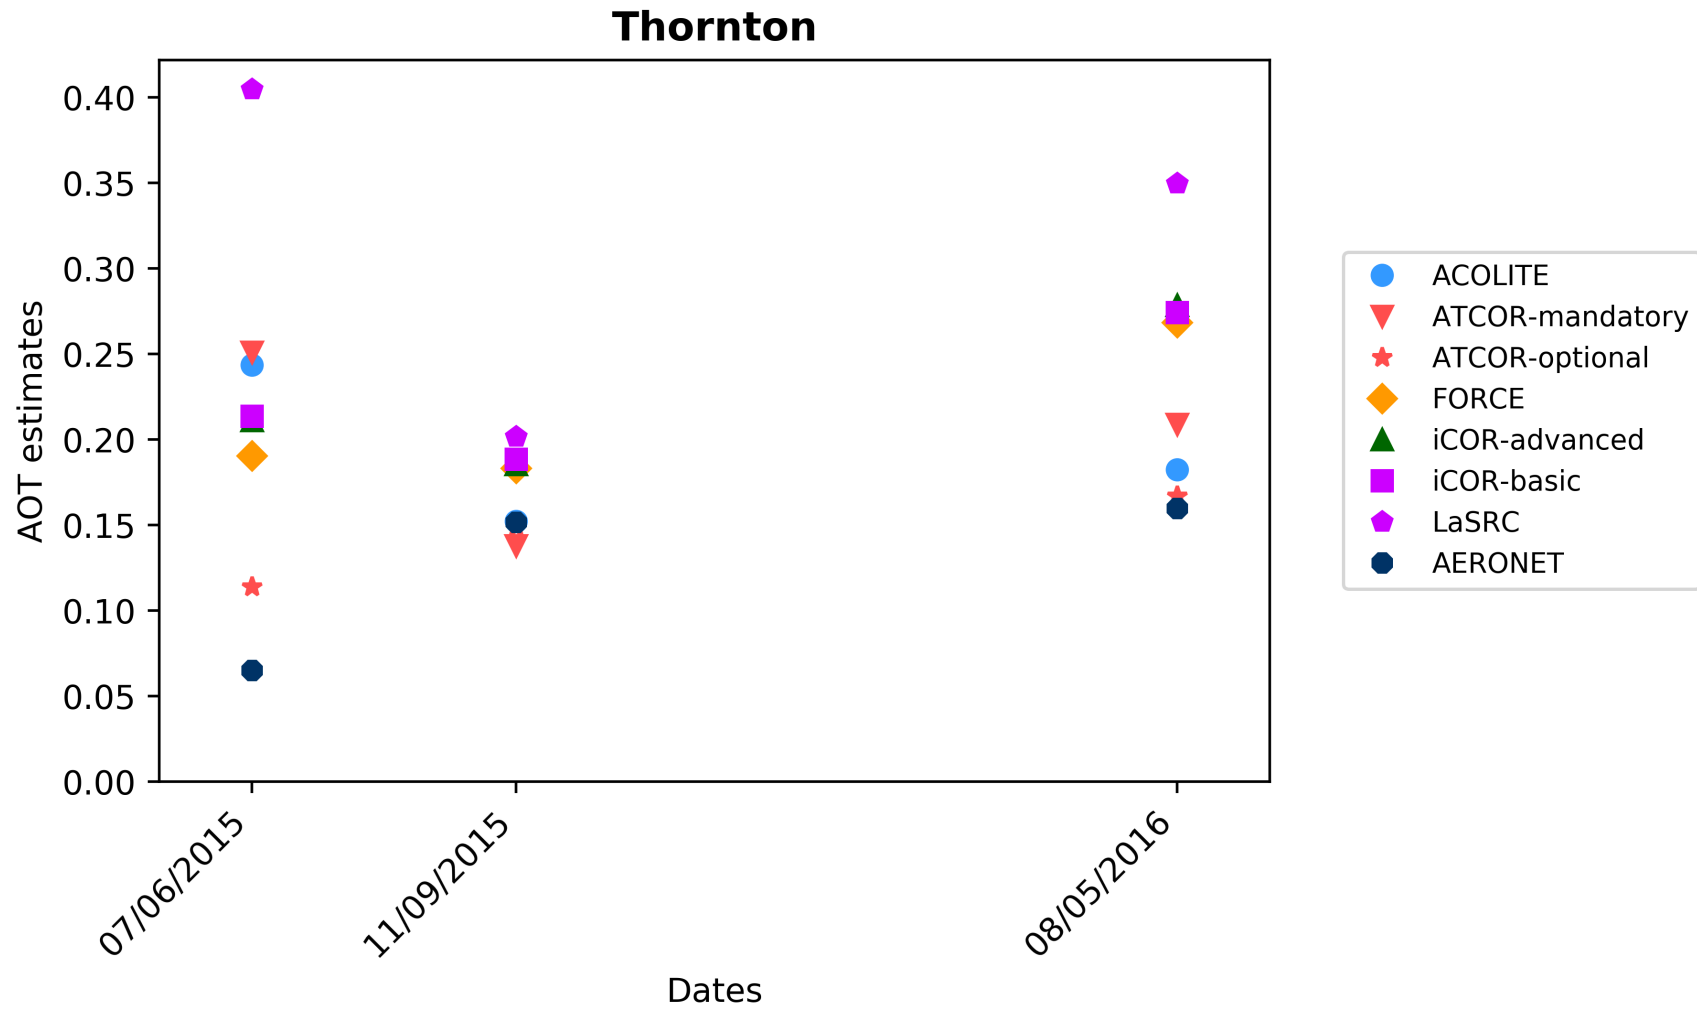

7. Sioux Falls

Temperate
8. WaveCIS

Arid

1. Banizoumbou

Arid

2. Capo Verde

Arid

3. Sioux Falls

Equatorial Forest
1. Alta Floresta

Boreal

1. Rimrock

Coastal
1. Gloria

Coastal

2. Sirmione

Coastal
3. Thornton

Coastal
4. Venice