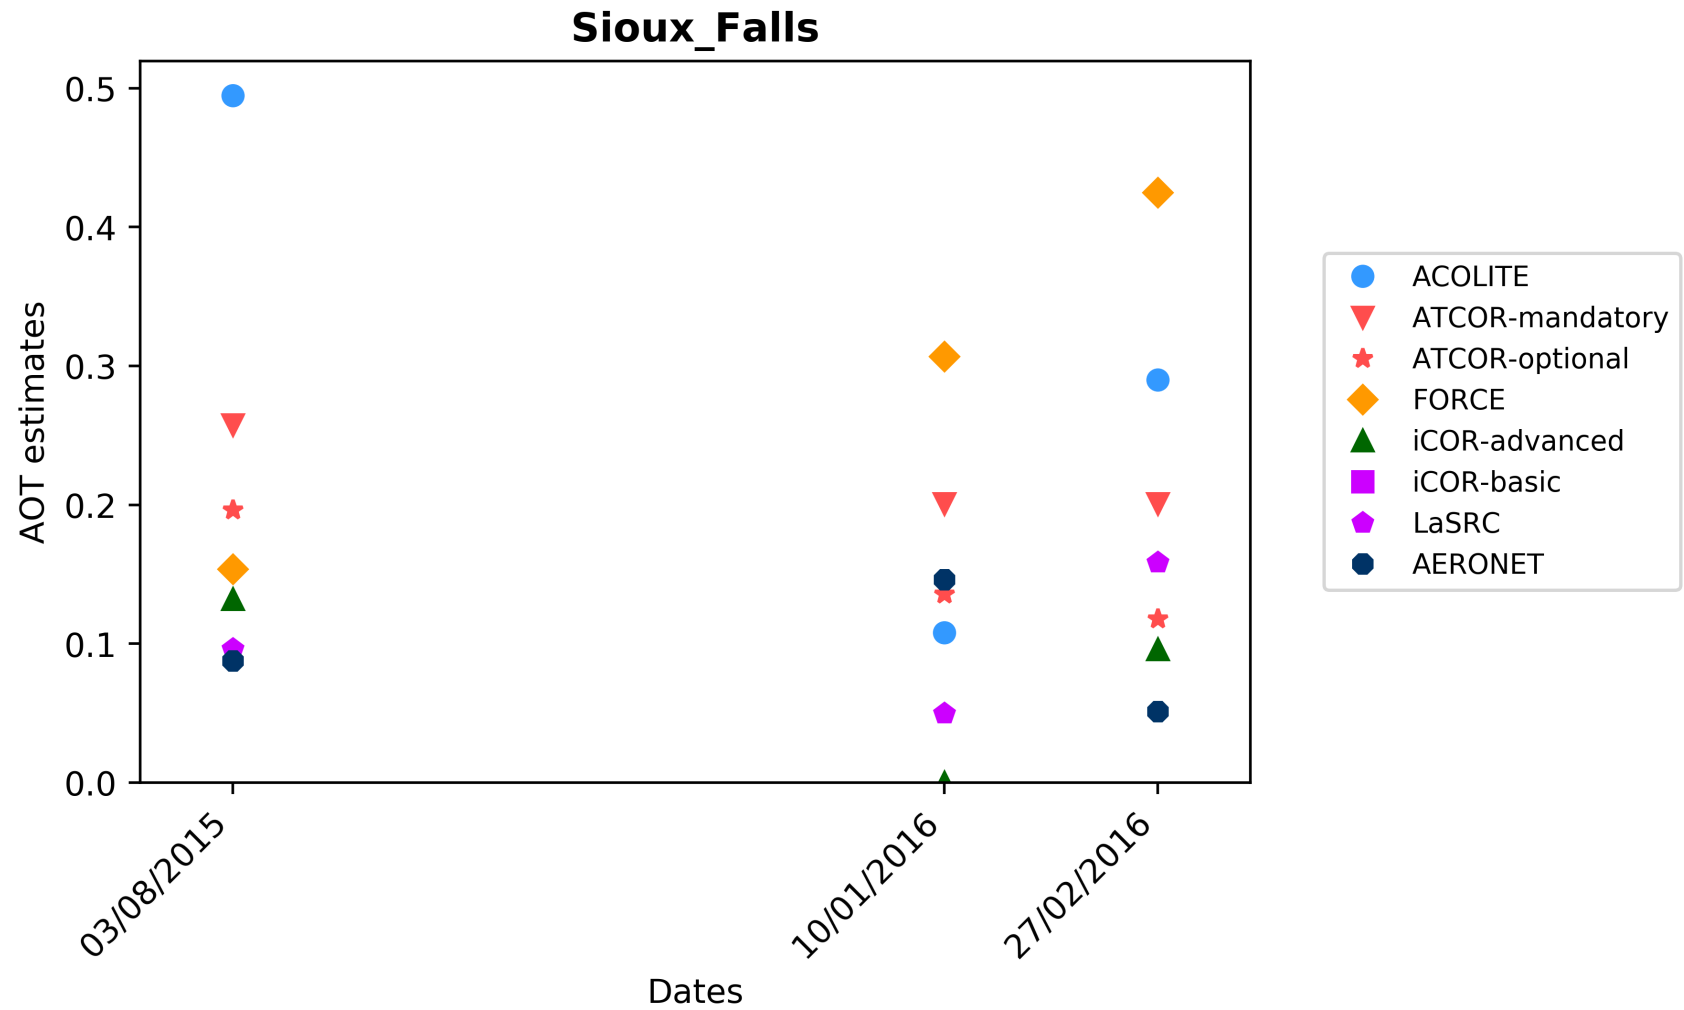

Temperate

1. Beijing

Temperate
2. Canberra

Temperate
3. Davos

Temperate
4. Carpentras

Temperate
5. GSFC

Temperate
6. Rimrock

Temperate

7. Sioux Falls

Temperate
8. WaveCIS

Arid

1. Banizoumbou

Arid

2. Capo Verde

Arid

3. Sioux Falls

Equatorial Forest
1. Alta Floresta

Boreal

1. Rimrock

Coastal
1. Gloria

Coastal

2. Sirmione

Coastal
3. Thornton

Coastal
4. Venice