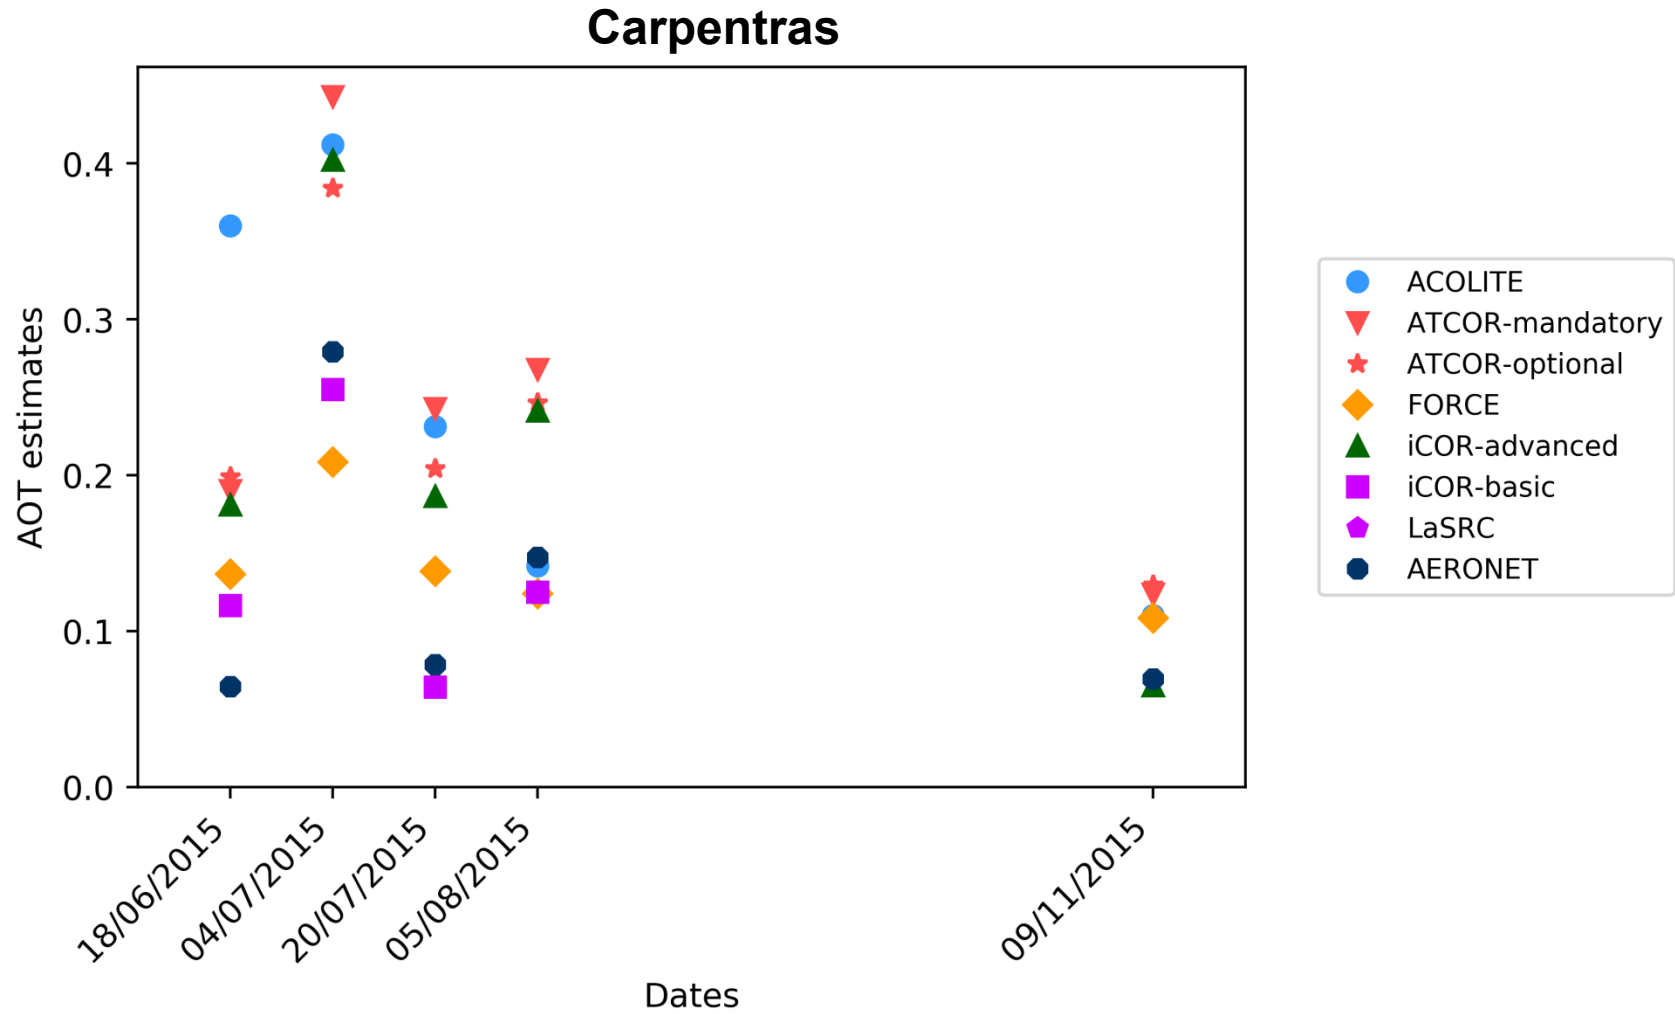

Temperate

1. Beijing

Temperate
2. Canberra

Temperate
3. Davos

Temperate
4. Carpentras

Temperate
5. GSFC

Temperate
6. Rimrock

Temperate

7. Sioux Falls

Temperate
8. WaveCIS

Arid

1. Banizoumbou

Arid

2. Capo Verde

Arid

3. Sioux Falls

Equatorial Forest
1. Alta Floresta

Boreal

1. Rimrock

Coastal
1. Gloria

Coastal

2. Sirmione

Coastal
3. Thornton

Coastal
4. Venice