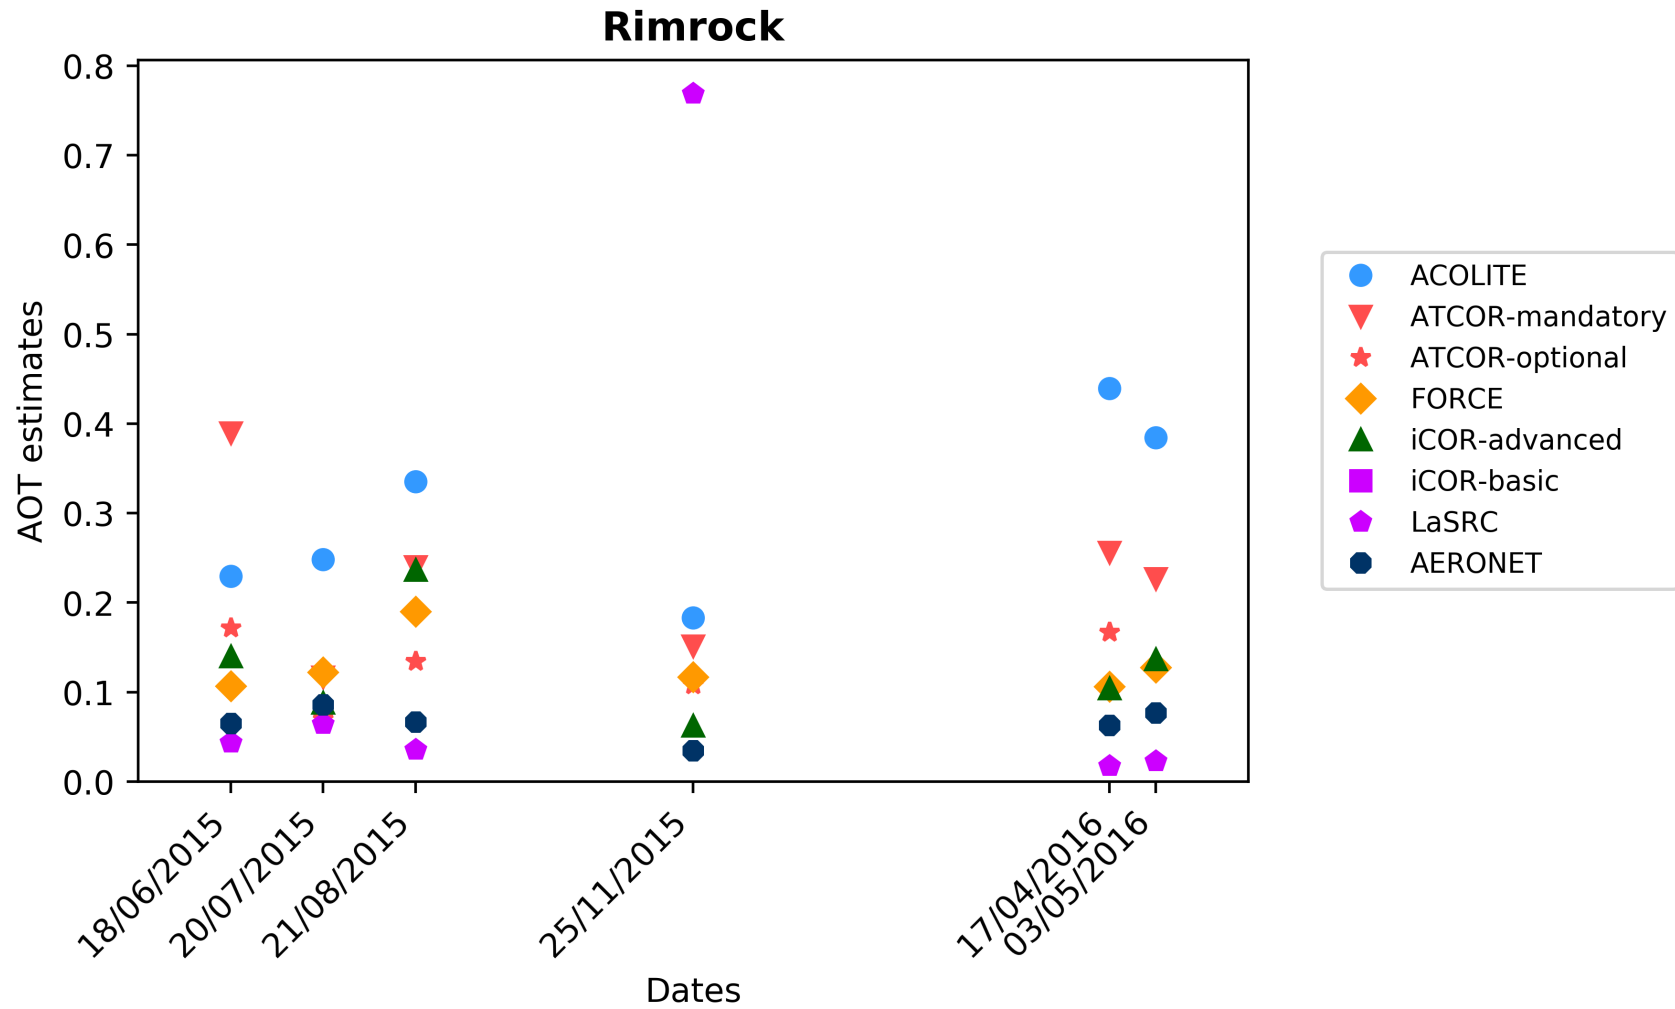

Temperate

1. Beijing

Temperate
2. Canberra

Temperate
3. Davos

Temperate
4. Carpentras

Temperate
5. GSFC

Temperate
6. Rimrock

Temperate

7. Sioux Falls

Temperate
8. WaveCIS

Arid

1. Banizoumbou

Arid

2. Capo Verde

Arid

3. Sioux Falls

Equatorial Forest
1. Alta Floresta

Boreal

1. Rimrock

Coastal
1. Gloria

Coastal

2. Sirmione

Coastal
3. Thornton

Coastal
4. Venice