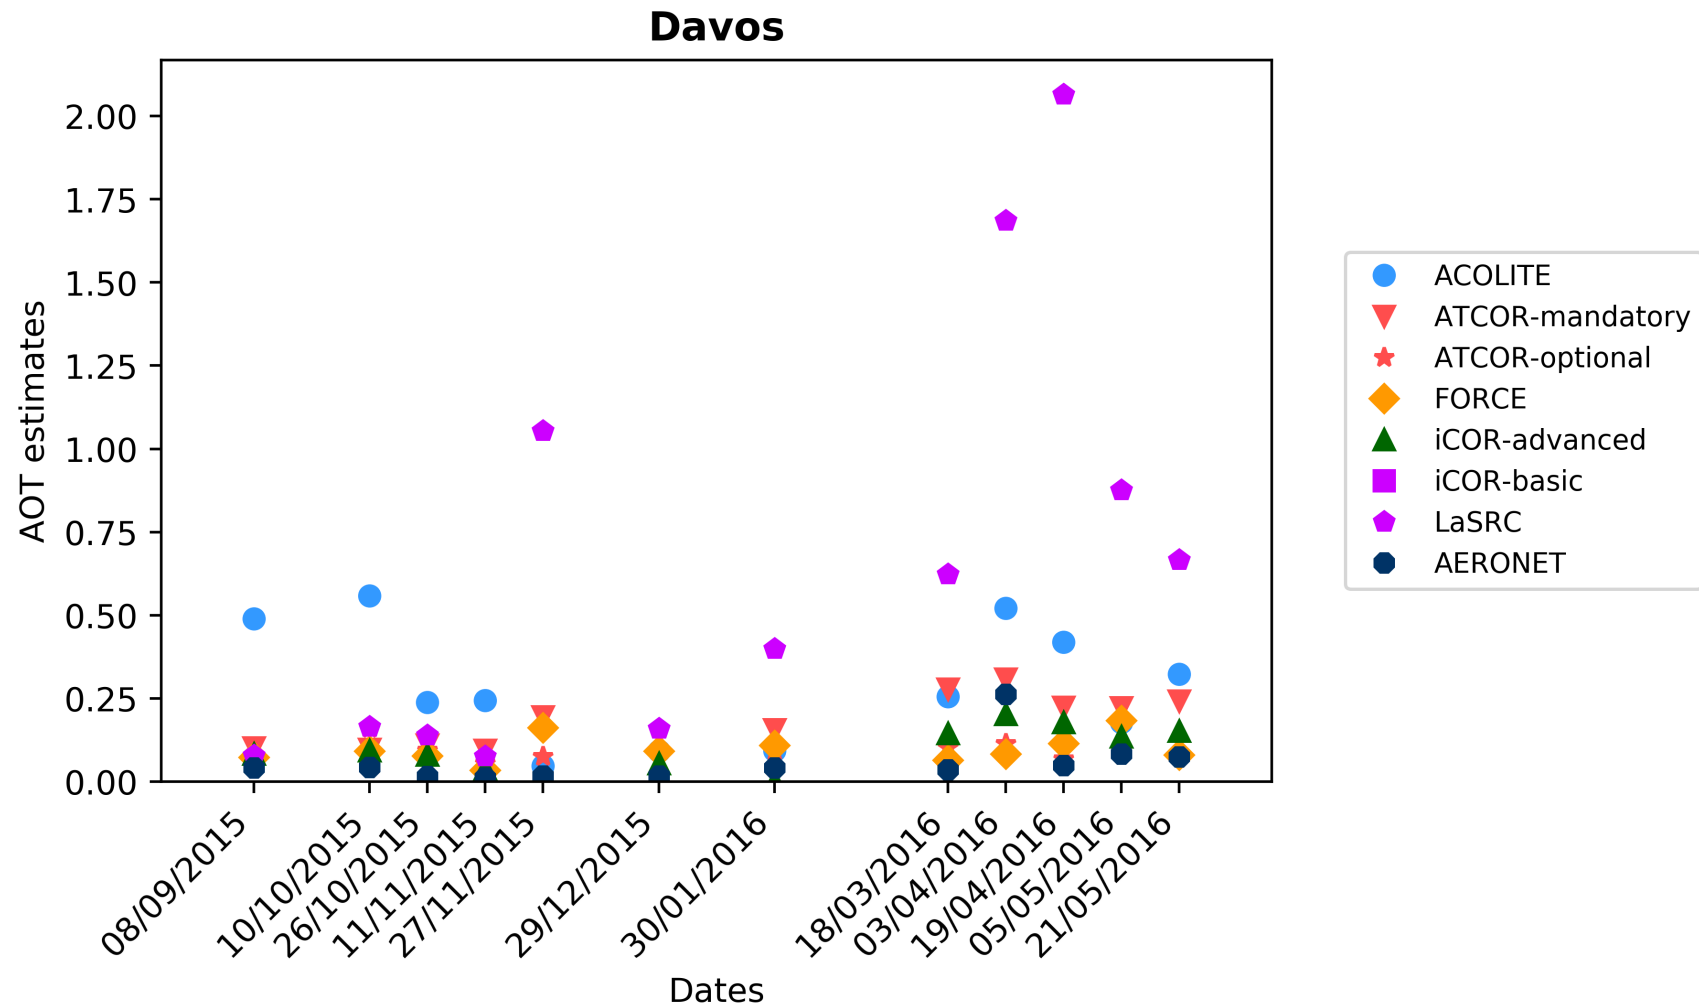

Temperate

1. Beijing

Temperate
2. Canberra

Temperate
3. Davos

Temperate
4. Carpentras

Temperate
5. GSFC

Temperate
6. Rimrock

Temperate

7. Sioux Falls

Temperate
8. WaveCIS

Arid

1. Banizoumbou

Arid

2. Capo Verde

Arid

3. Sioux Falls

Equatorial Forest
1. Alta Floresta

Boreal

1. Rimrock

Coastal
1. Gloria

Coastal

2. Sirmione

Coastal
3. Thornton

Coastal
4. Venice