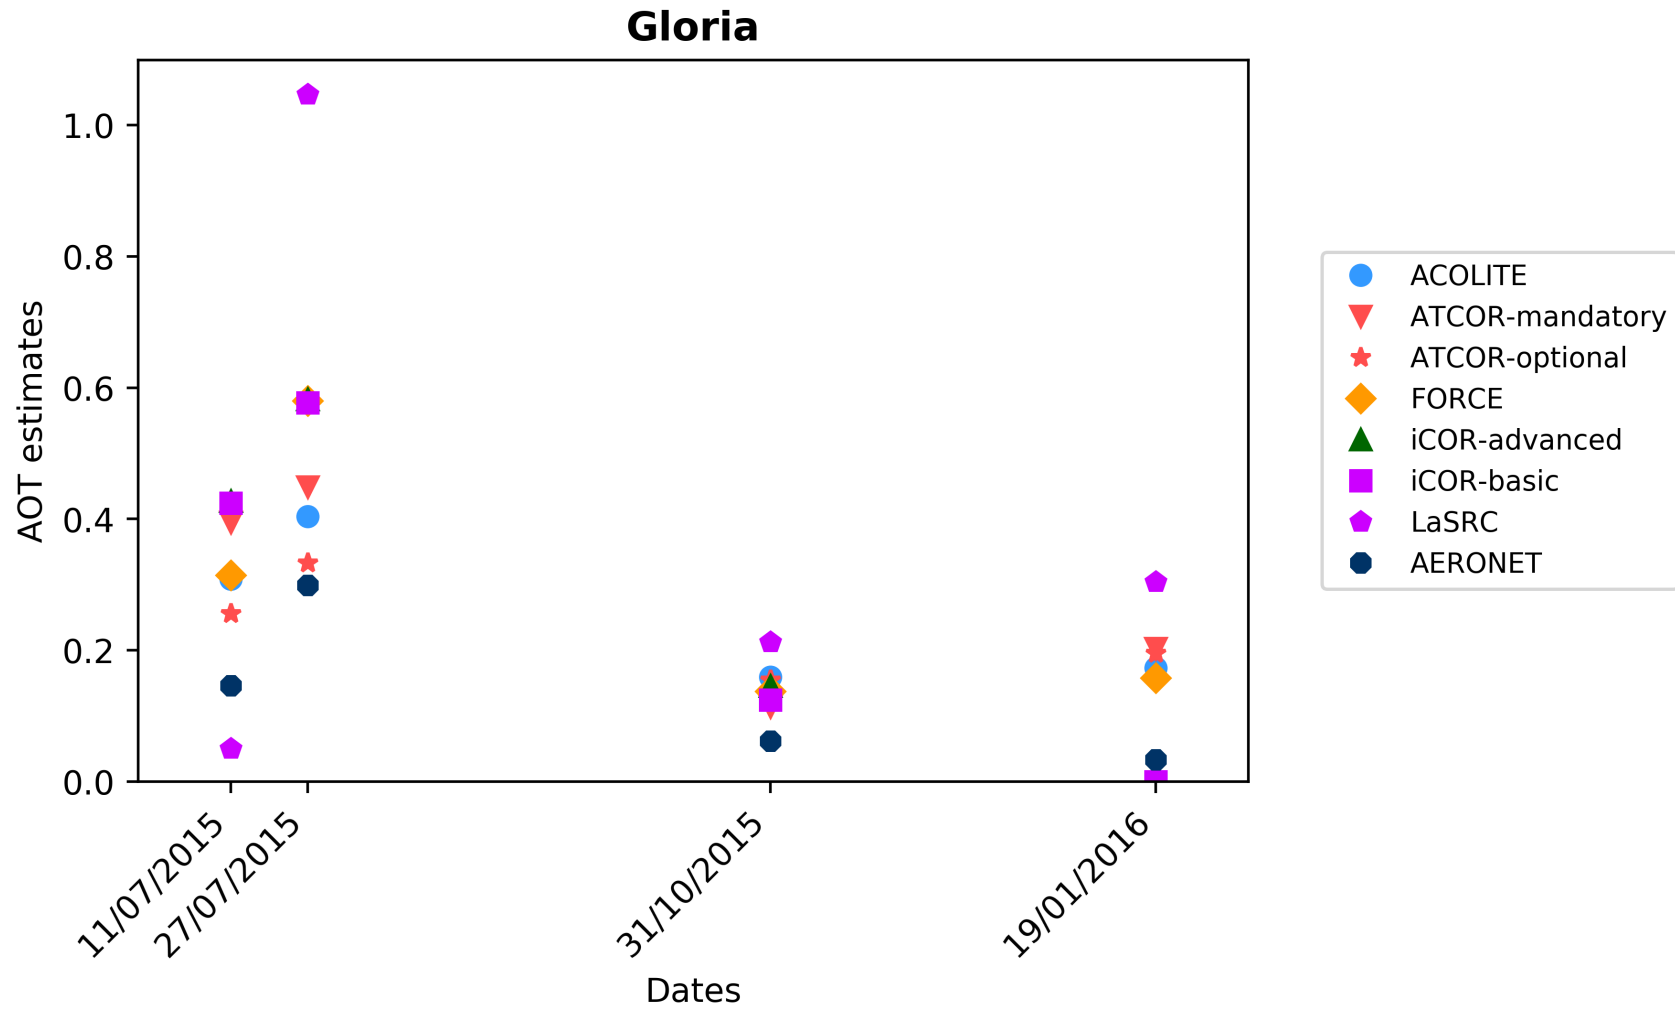

Temperate

1. Beijing

Temperate
2. Canberra

Temperate
3. Davos

Temperate
4. Carpentras

Temperate
5. GSFC

Temperate
6. Rimrock

Temperate

7. Sioux Falls

Temperate
8. WaveCIS

Arid

1. Banizoumbou

Arid

2. Capo Verde

Arid

3. Sioux Falls

Equatorial Forest
1. Alta Floresta

Boreal

1. Rimrock

Coastal
1. Gloria

Coastal

2. Sirmione

Coastal
3. Thornton

Coastal
4. Venice