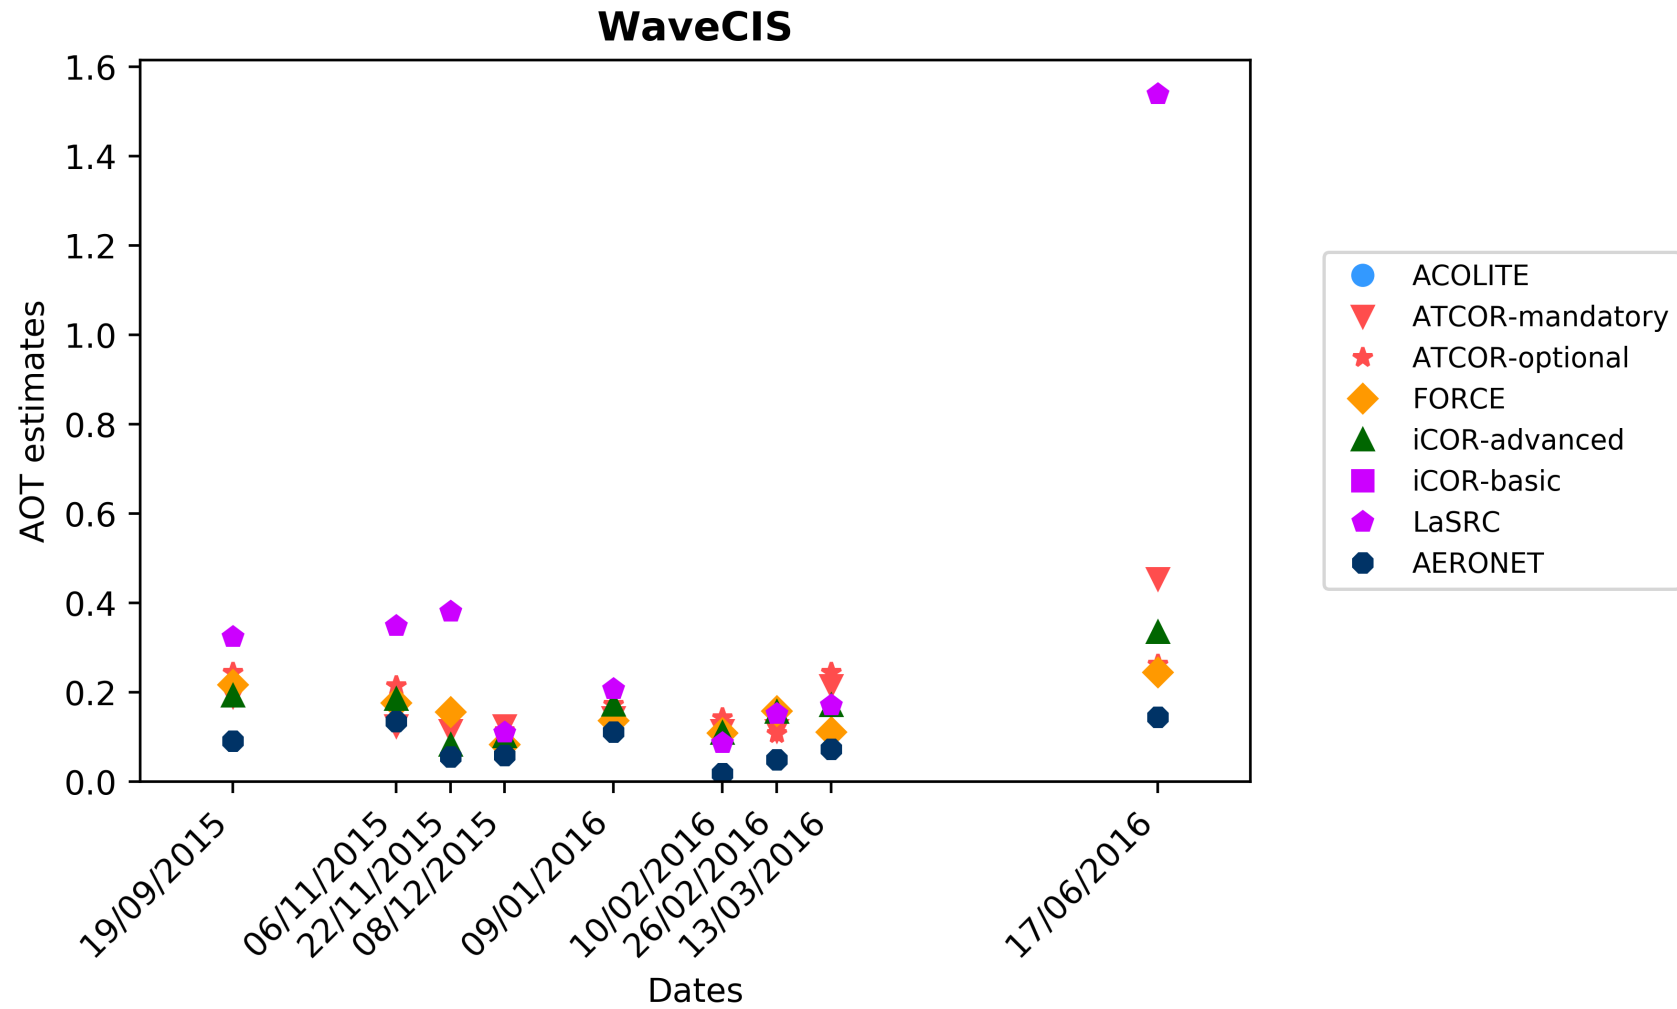

Temperate

1. Beijing

Temperate
2. Canberra

Temperate
3. Davos

Temperate
4. Carpentras

Temperate
5. GSFC

Temperate
6. Rimrock

Temperate

7. Sioux Falls

Temperate
8. WaveCIS

Arid

1. Banizoumbou

Arid

2. Capo Verde

Arid

3. Sioux Falls

Equatorial Forest
1. Alta Floresta

Boreal

1. Rimrock

Coastal
1. Gloria

Coastal

2. Sirmione

Coastal
3. Thornton

Coastal
4. Venice