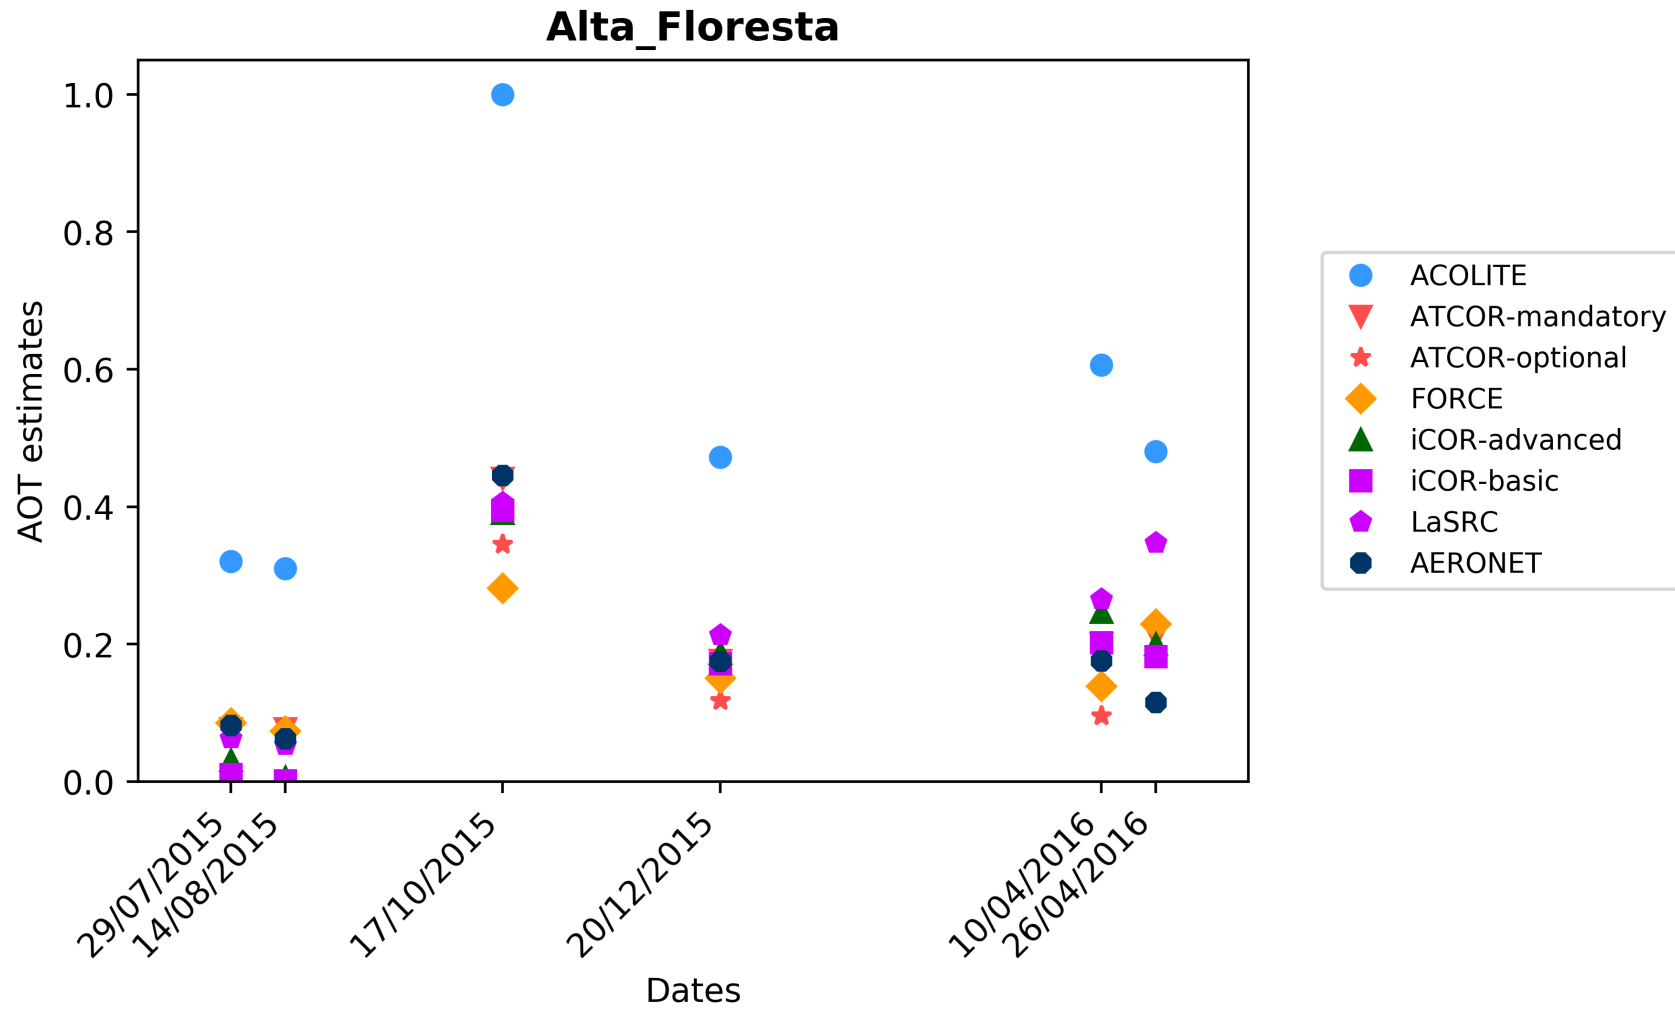

Temperate

1. Beijing

Temperate
2. Canberra

Temperate
3. Davos

Temperate
4. Carpentras

Temperate
5. GSFC

Temperate
6. Rimrock

Temperate

7. Sioux Falls

Temperate
8. WaveCIS

Arid

1. Banizoumbou

Arid

2. Capo Verde

Arid

3. Sioux Falls

Equatorial Forest
1. Alta Floresta

Boreal

1. Rimrock

Coastal
1. Gloria

Coastal

2. Sirmione

Coastal
3. Thornton

Coastal
4. Venice