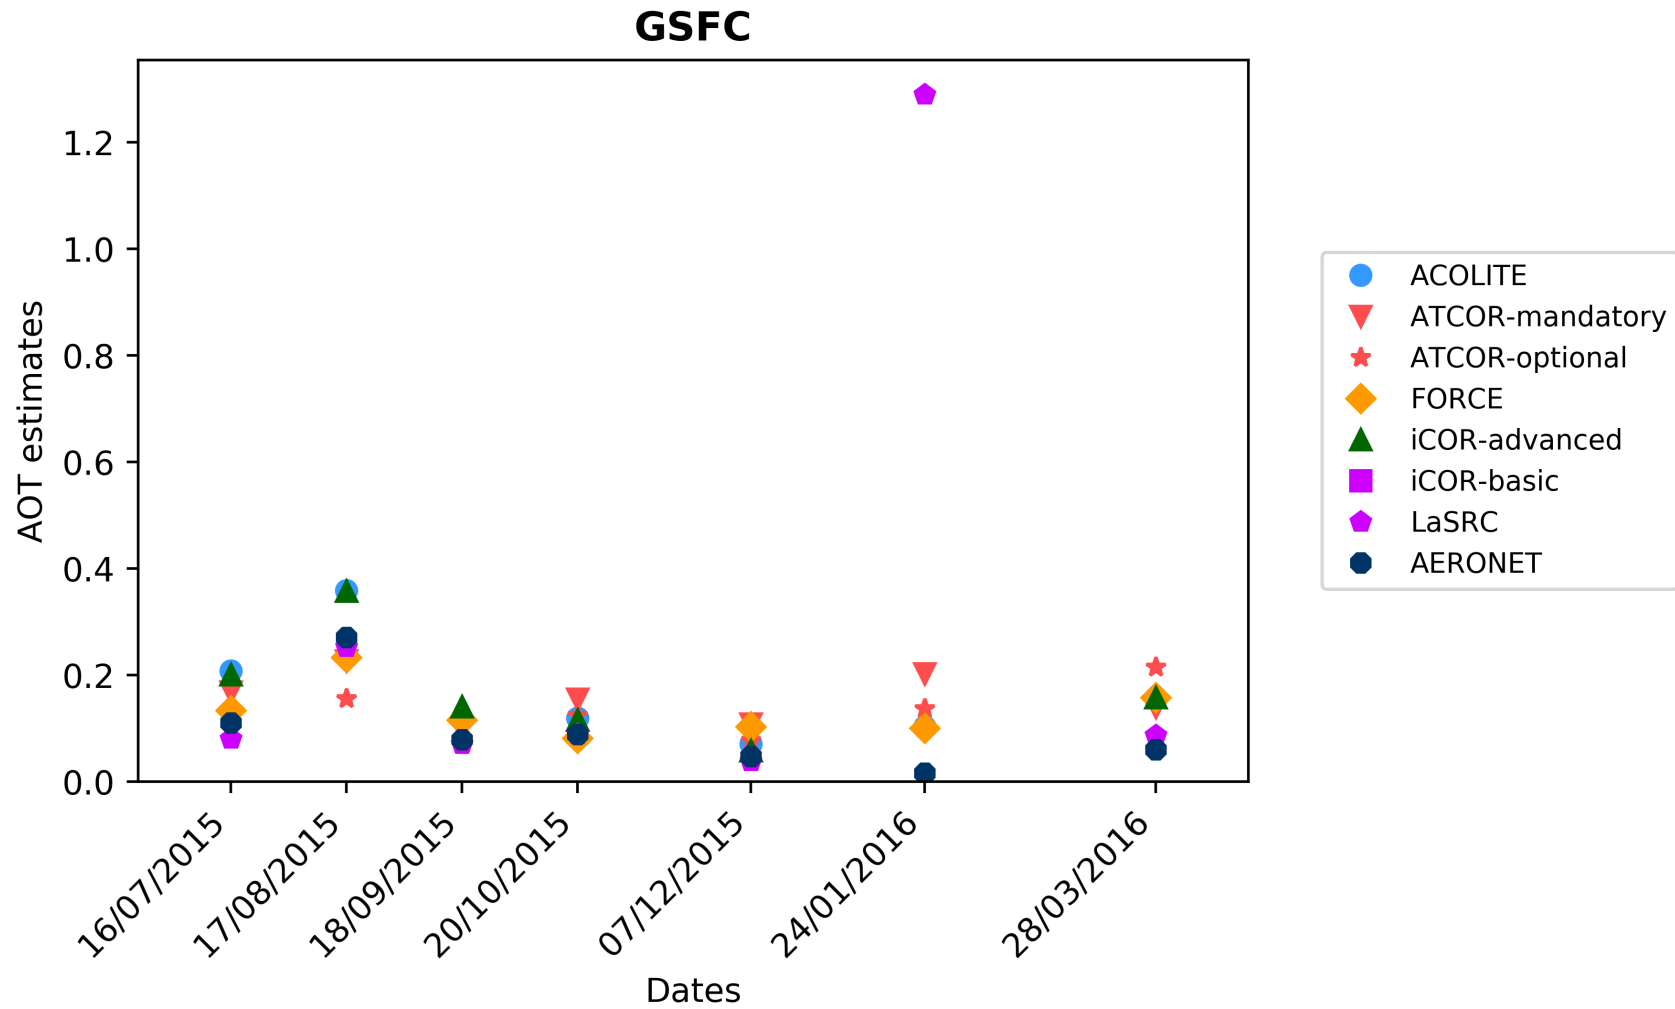

Temperate

1. Beijing

Temperate
2. Canberra

Temperate
3. Davos

Temperate
4. Carpentras

Temperate
5. GSFC

Temperate
6. Rimrock

Temperate

7. Sioux Falls

Temperate
8. WaveCIS

Arid

1. Banizoumbou

Arid

2. Capo Verde

Arid

3. Sioux Falls

Equatorial Forest
1. Alta Floresta

Boreal

1. Rimrock

Coastal
1. Gloria

Coastal

2. Sirmione

Coastal
3. Thornton

Coastal
4. Venice