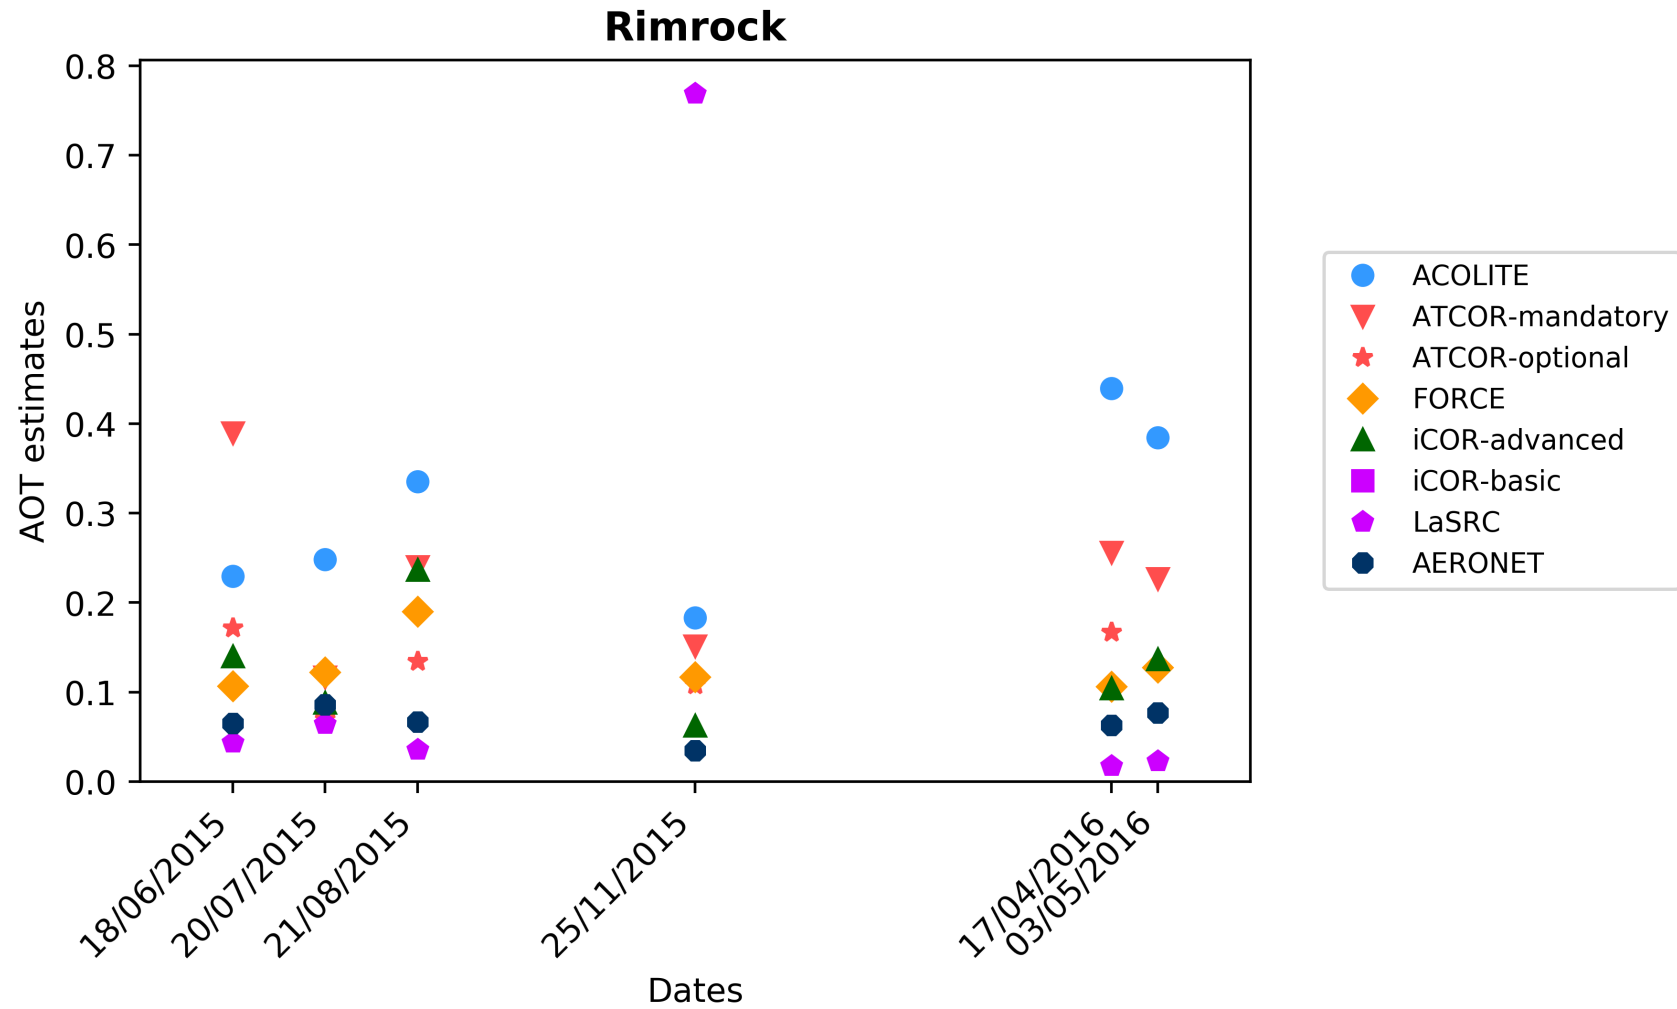

Temperate

1. Beijing

Temperate
2. Canberra

Temperate
3. Davos

Temperate
4. Carpentras

Temperate
5. GSFC

Temperate
6. Rimrock

Temperate

7. Sioux Falls

Temperate
8. WaveCIS

Arid

1. Banizoumbou

Arid

2. Capo Verde

Arid

3. Sioux Falls

Equatorial Forest
1. Alta Floresta

Boreal

1. Rimrock

Coastal
1. Gloria

Coastal

2. Sirmione

Coastal
3. Thornton

Coastal
4. Venice