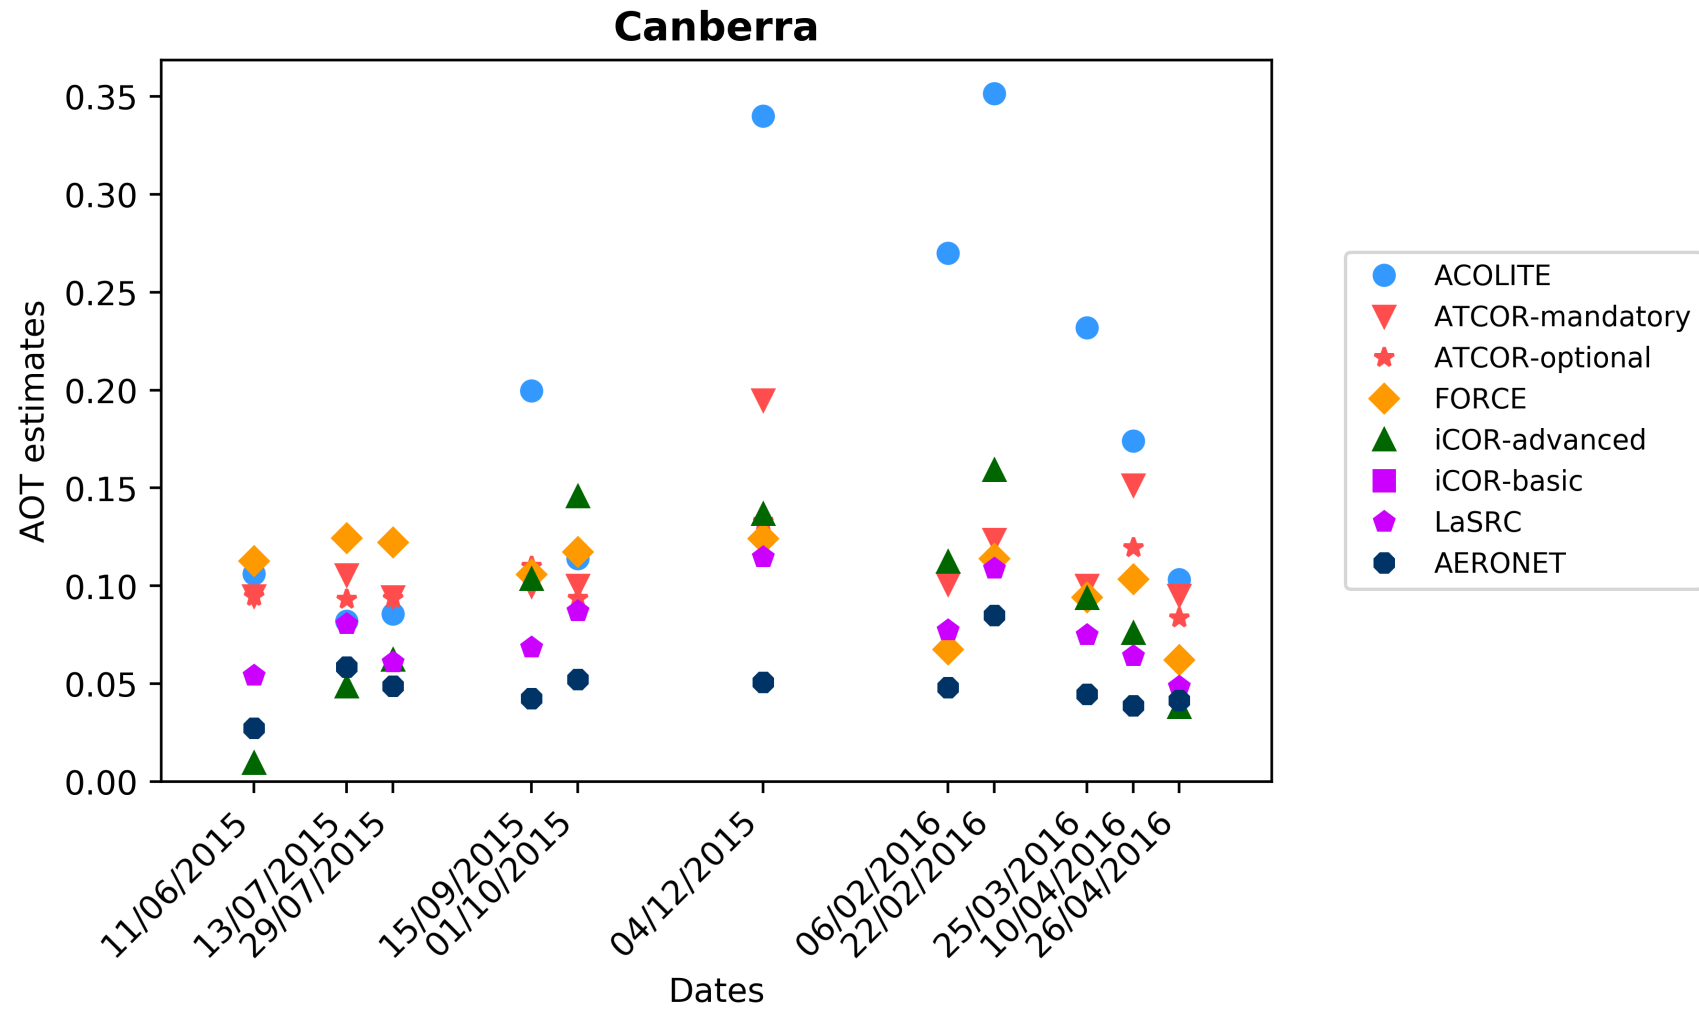

Temperate

1. Beijing

Temperate
2. Canberra

Temperate
3. Davos

Temperate
4. Carpentras

Temperate
5. GSFC

Temperate
6. Rimrock

Temperate

7. Sioux Falls

Temperate
8. WaveCIS

Arid

1. Banizoumbou

Arid

2. Capo Verde

Arid

3. Sioux Falls

Equatorial Forest
1. Alta Floresta

Boreal

1. Rimrock

Coastal
1. Gloria

Coastal

2. Sirmione

Coastal
3. Thornton

Coastal
4. Venice