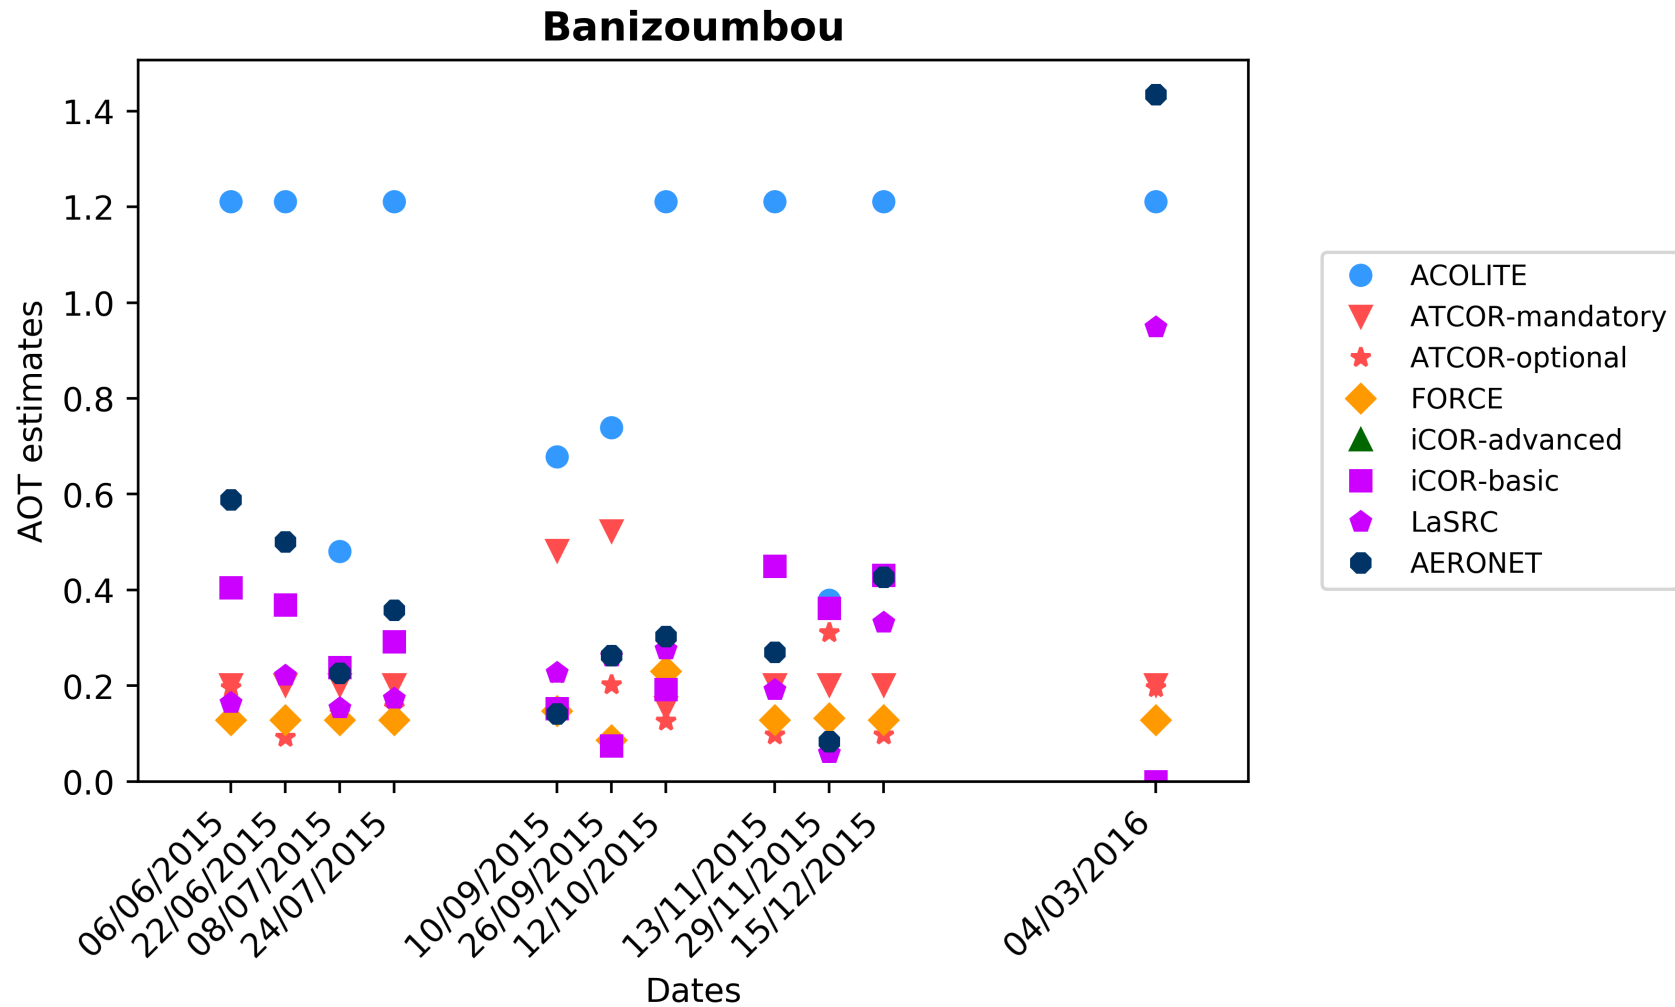

Temperate

1. Beijing

Temperate
2. Canberra

Temperate
3. Davos

Temperate
4. Carpentras

Temperate
5. GSFC

Temperate
6. Rimrock

Temperate

7. Sioux Falls

Temperate
8. WaveCIS

Arid

1. Banizoumbou

Arid

2. Capo Verde

Arid

3. Sioux Falls

Equatorial Forest
1. Alta Floresta

Boreal

1. Rimrock

Coastal
1. Gloria

Coastal

2. Sirmione

Coastal
3. Thornton

Coastal
4. Venice