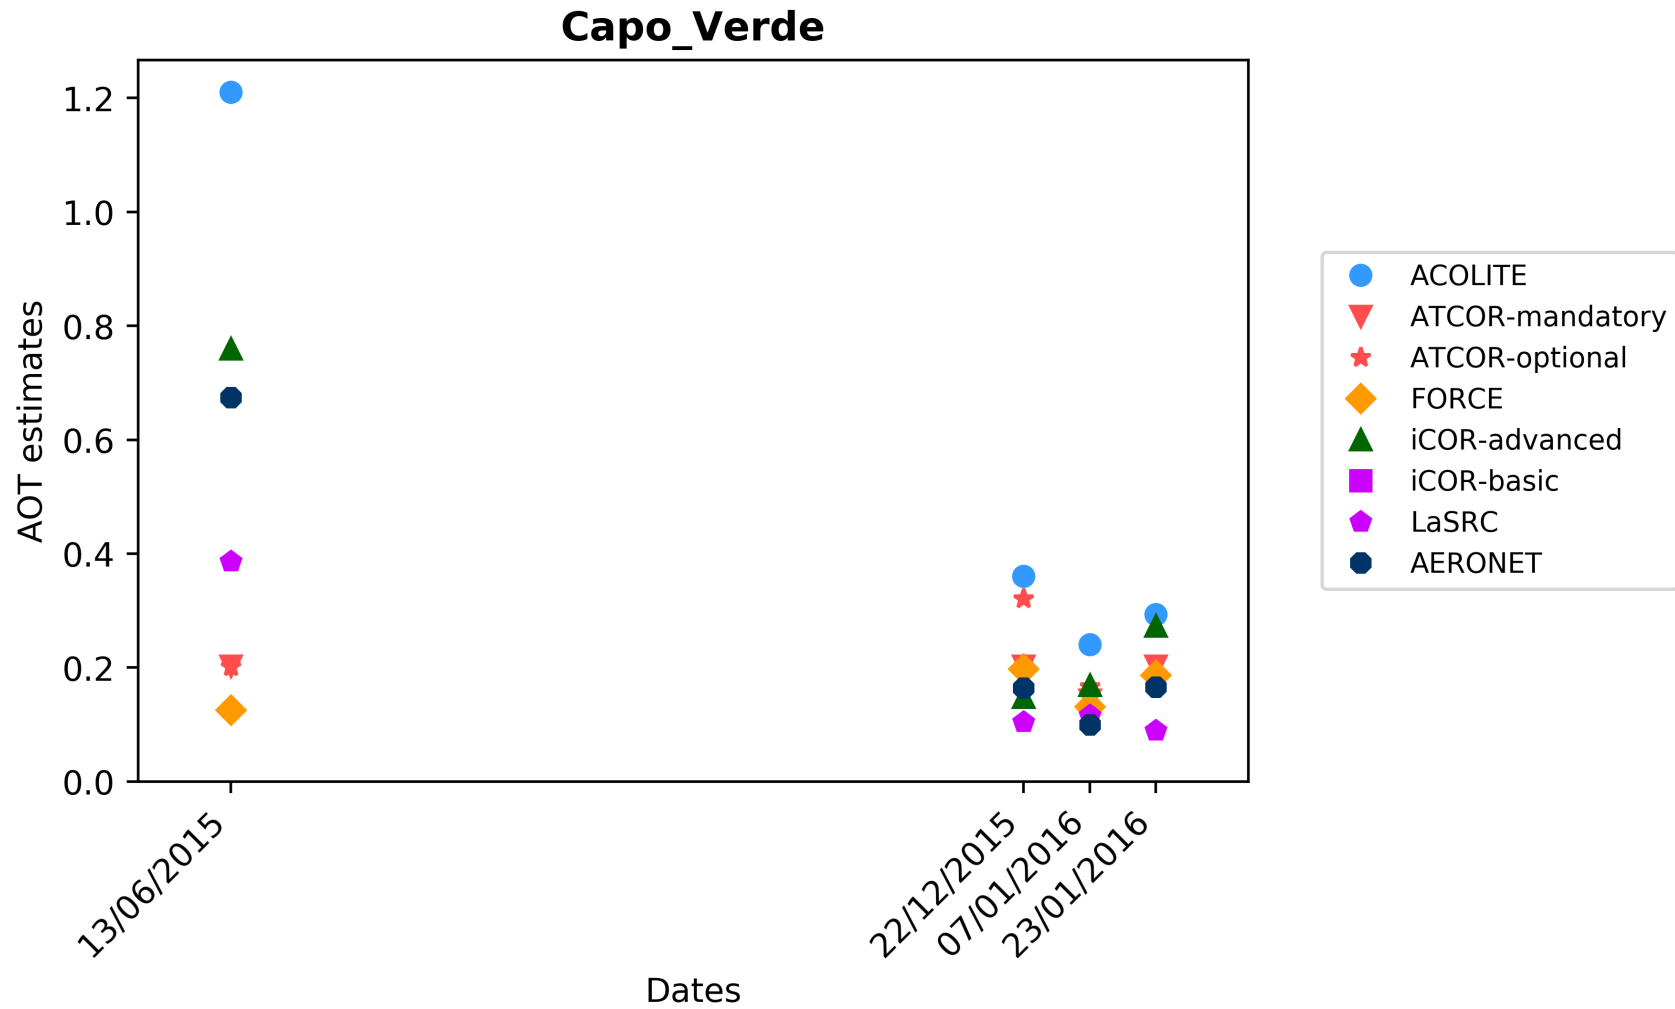

Temperate

1. Beijing

Temperate
2. Canberra

Temperate
3. Davos

Temperate
4. Carpentras

Temperate
5. GSFC

Temperate
6. Rimrock

Temperate

7. Sioux Falls

Temperate
8. WaveCIS

Arid

1. Banizoumbou

Arid

2. Capo Verde

Arid

3. Sioux Falls

Equatorial Forest
1. Alta Floresta

Boreal

1. Rimrock

Coastal
1. Gloria

Coastal

2. Sirmione

Coastal
3. Thornton

Coastal
4. Venice