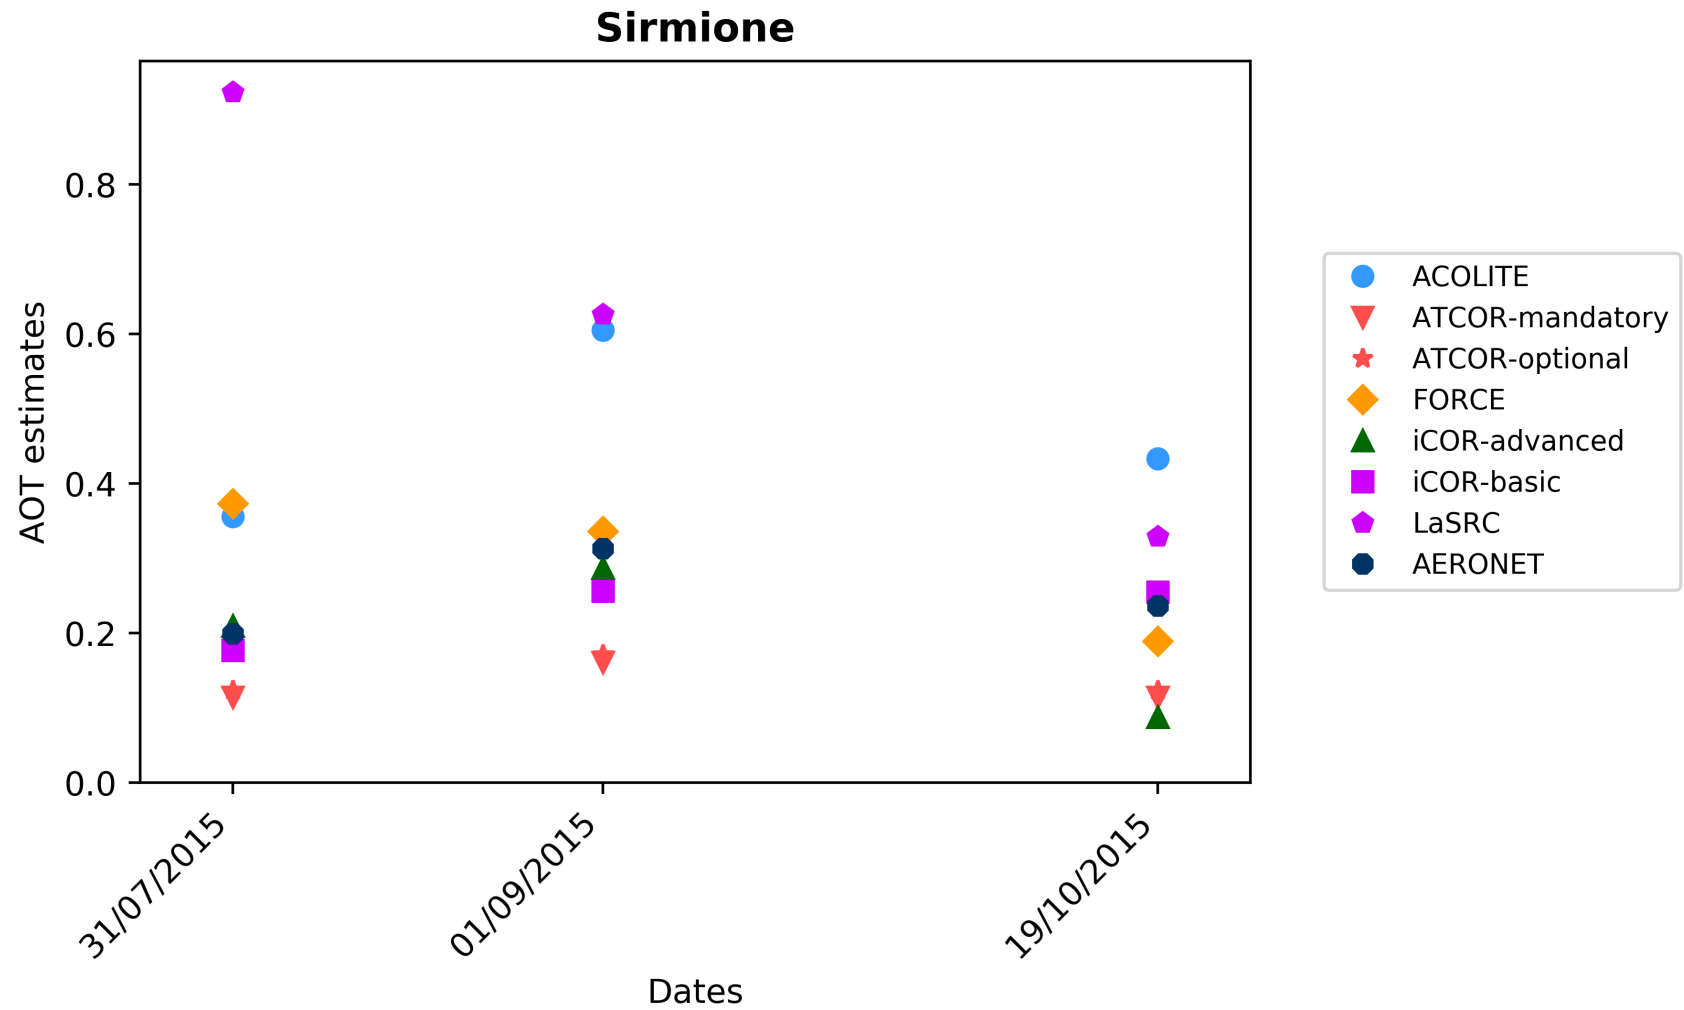

Temperate

1. Beijing

Temperate
2. Canberra

Temperate
3. Davos

Temperate
4. Carpentras

Temperate
5. GSFC

Temperate
6. Rimrock

Temperate

7. Sioux Falls

Temperate
8. WaveCIS

Arid

1. Banizoumbou

Arid

2. Capo Verde

Arid

3. Sioux Falls

Equatorial Forest
1. Alta Floresta

Boreal

1. Rimrock

Coastal
1. Gloria

Coastal

2. Sirmione

Coastal
3. Thornton

Coastal
4. Venice